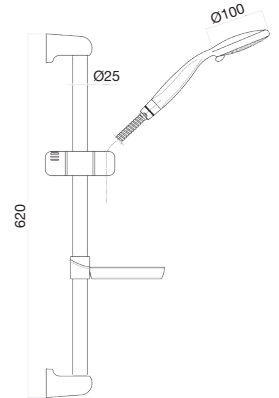

Single lever washbasin mixer with 1 1/4 pop up waste, flex cm 50 1/2"

- CR Chrome
- Mat Black

81CR8119

Single lever tall basin mixer with click clack waste, flex cm 70 1/2 F

- CR Chrome

30 0395 00

Sliding rail with 3-jet Siro shower, soap dish

- CR Chrome

81CR8152

Bath mixer without shower set

- CR Chrome

KITCHEN FITTINGS

81CR4631

Single lever sink mixer, side lever, high spout, flex 50 cm 1/2"

- CR Chrome