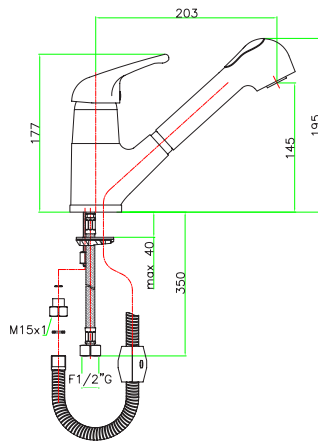

Single lever sink mixer with pull-out spray, flex 50 cm 1/2"

 CR Chrome

39CR4110

Single lever sink mixer, flex 50 cm 1/2"

 CR Chrome

39CR4310

Single lever sink mixer, side lever, high spout, flex 50 cm 1/2"