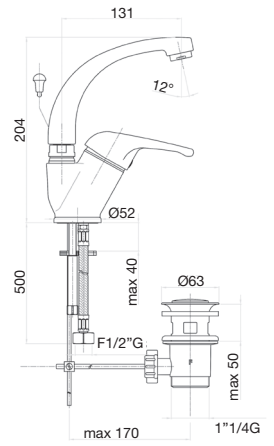

- CR Chrome

81CR8152

Bath mixer without shower set

- CR Chrome

KITCHEN FITTINGS

81CR4631

Single lever sink mixer, side lever, high spout, flex 50 cm 1/2"

- CR Chrome

15

**KING** 39CR2210  
● CR Chrome

AVAILABLE IN: **UAE | QATAR | BAHRAIN**

KING  
39CR4310  
● R Chrome

39CR2210

Single lever washbasin mixer with 1 1/4 pop up waste, flex cm 50 1/2"

 CR Chrome

39CR2243

Single lever washbasin mixer with 1 1/4 pop up waste, flex cm 50 1/2"

 CR Chrome

39CR3210

Single lever bidet mixer with 1 1/4 pop up waste, flex cm 50 1/2"

 CR Chrome

39CR1000 & 39CR1010

● Bath mixer with shower set  
● Bath mixer without shower set