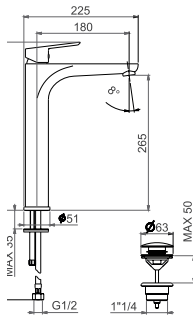

Single lever washbasin mixer with 1 1/4 pop up waste, flex cm 50 1/2"

- CR Chrome
- Mat Black

81CR8119

Single lever tall basin mixer with click clack waste, flex cm 70 1/2 F

- CR Chrome

30 0395 00

Sliding rail with 3-jet Siro shower, soap dish