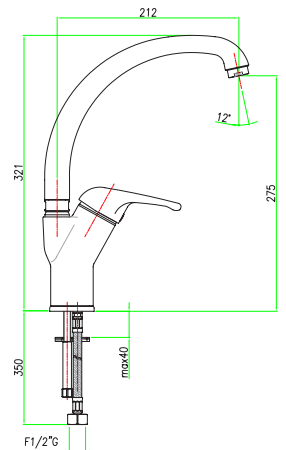

39CR4318

Single lever sink mixer, side lever, high spout, flex 50 cm 1/2"

CR Chrome