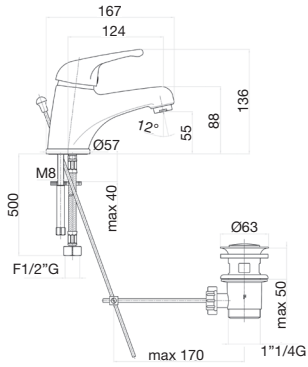

15

**KING** 39CR2210  
● CR Chrome

AVAILABLE IN: **UAE | QATAR | BAHRAIN**

KING  
39CR4310  
● R Chrome

39CR2210

Single lever washbasin mixer with 1 1/4 pop up waste, flex cm 50 1/2"

 CR Chrome

39CR2243