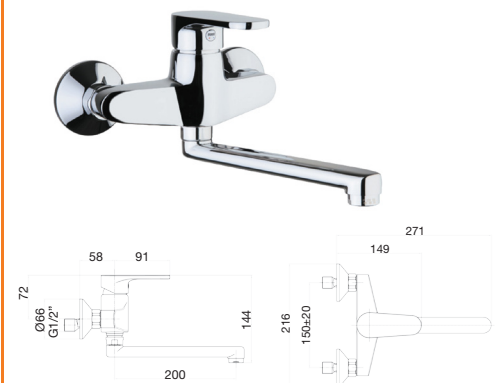

75CR6500 & 75CR6502

 Bath mixer with shower set  CR Chrome  
 Bath mixer without shower set

KITCHEN FITTINGS

75CR4318

Single lever sink mixer, side lever, high spout, flex 50 cm 1/2"  CR Chrome

75CR4310

Single lever sink mixer, side lever, high spout, flex 50 cm 1/2"  CR Chrome

75CR6550

single lever wall sink mixer with straight spout  CR Chrome

08

**KYRO** 86CR8110  
● CR Chrome

AVAILABLE IN: **UAE | QATAR | SAUDI ARABIA**

09

KYRO  
86CR8110  
● CR Chrome