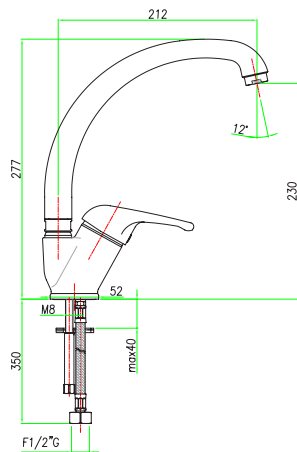

Single lever sink mixer with pull-out spray, flex 50 cm 1/2"

 CR Chrome

39CR4110

Single lever sink mixer, flex 50 cm 1/2"

 CR Chrome

39CR4310

Single lever sink mixer, side lever, high spout, flex 50 cm 1/2"