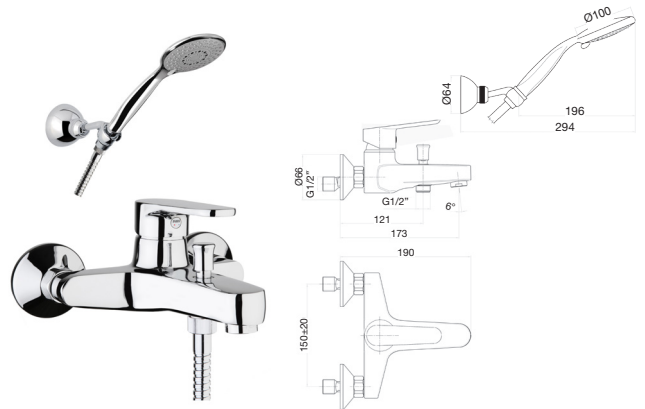

Single lever washbasin mixer with 1 1/4 pop up waste, flex cm 50 1/2"  CR Chrome

75CR6530

Single lever bidet mixer with 1 1/4 pop up waste, flex cm 50 1/2"  CR Chrome

75CR6525

Single lever washbasin mixer without pop up waste, flex cm 70 1/2"  CR Chrome

75CR6500 & 75CR6502

 Bath mixer with shower set  CR Chrome  
 Bath mixer without shower set

KITCHEN FITTINGS

75CR4318

Single lever sink mixer, side lever, high spout, flex 50 cm 1/2"  CR Chrome

75CR4310

Single lever sink mixer, side lever, high spout, flex 50 cm 1/2"  CR Chrome