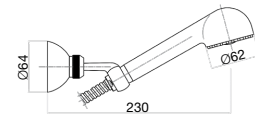

38CR1000 & 38CR1010

- Bath mixer with shower set
- Bath mixer without shower set

CR
Chrome

21