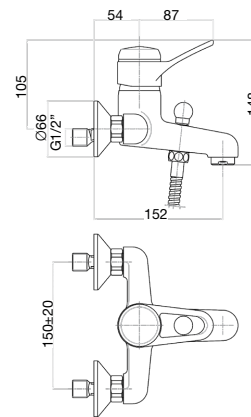

38CR1000 & 38CR1010

- Bath mixer with shower set
- Bath mixer without shower set

CR
Chrome

21