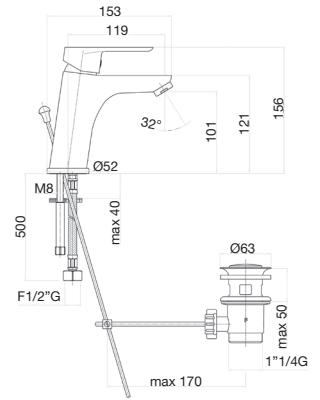

Single lever washbasin mixer with 1 1/4 pop up waste, flex cm 50 1/2"

- CR Chrome
- Mat Black

81CR8119

Single lever tall basin mixer with click clack waste, flex cm 70 1/2 F

- CR Chrome

30 0395 00

Sliding rail with 3-jet Siro shower, soap dish