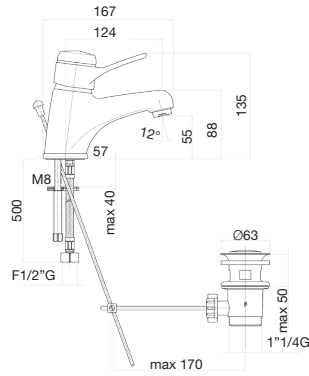

BATHROOM FITTINGS

MADE IN ITALY

AVAILABLE IN: **QATAR**

38CR2210

Single lever washbasin mixer with 1"1/4 pop up waste, flex cm 50 1/2"

CR
Chrome

38CR3210