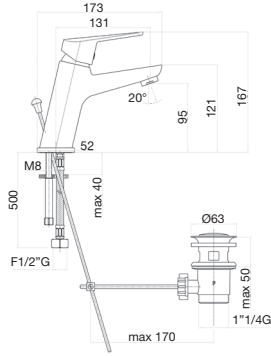

BATHROOM FITTINGS

MADE IN ITALY

AVAILABLE IN: UAE | QATAR | BAHRAIN

86CR8110

Single lever washbasin mixer with 1"1/4 pop up waste, flex cm 50 1/2"

CR Chrome

86CR3710