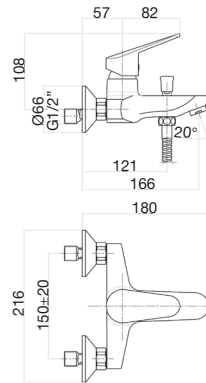

86CR8152

Bath mixer without shower set

CR Chrome

10