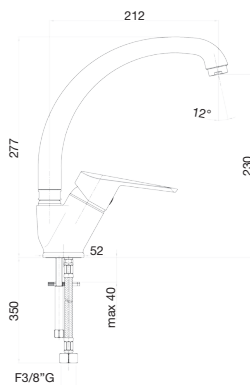

### 86CR4310

Single lever sink mixer, side lever, high spout, flex 50 cm 1/2"

 CR Chrome