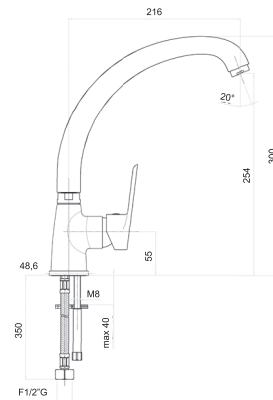

- CR Chrome

81CR8152

Bath mixer without shower set

- CR Chrome

KITCHEN FITTINGS

81CR4631

Single lever sink mixer, side lever, high spout, flex 50 cm 1/2"

- CR Chrome

15

**KING** 39CR2210  
● CR Chrome

AVAILABLE IN: **UAE | QATAR | BAHRAIN**

KING  
39CR4310  
● R Chrome

39CR2210

Single lever washbasin mixer with 1 1/4 pop up waste, flex cm 50 1/2"

 CR Chrome

39CR2243