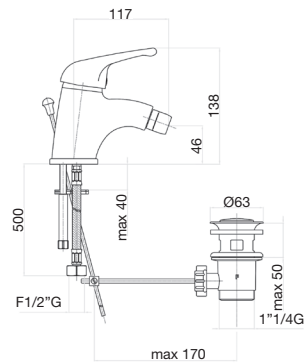

- CR Chrome

81CR8152

Bath mixer without shower set

- CR Chrome

KITCHEN FITTINGS

81CR4631

Single lever sink mixer, side lever, high spout, flex 50 cm 1/2"

- CR Chrome

15

**KING** 39CR2210  
● CR Chrome

AVAILABLE IN: **UAE | QATAR | BAHRAIN**

KING  
39CR4310  
● R Chrome

39CR2210

Single lever washbasin mixer with 1 1/4 pop up waste, flex cm 50 1/2"

 CR Chrome

39CR2243

Single lever washbasin mixer with 1 1/4 pop up waste, flex cm 50 1/2"

 CR Chrome

39CR3210

Single lever bidet mixer with 1 1/4 pop up waste, flex cm 50 1/2"

 CR Chrome

39CR1000 & 39CR1010

● Bath mixer with shower set  
● Bath mixer without shower set