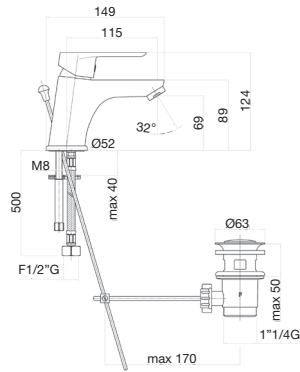

81CR8120

Single lever washbasin mixer with 1 1/4 pop up waste, flex cm 50 1/2"

- CR Chrome
- Mat Black