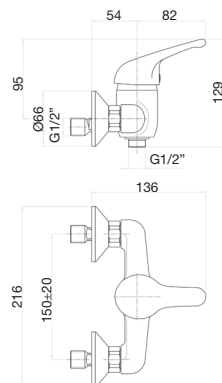

39CR1200

External shower mixer without shower set

CR Chrome