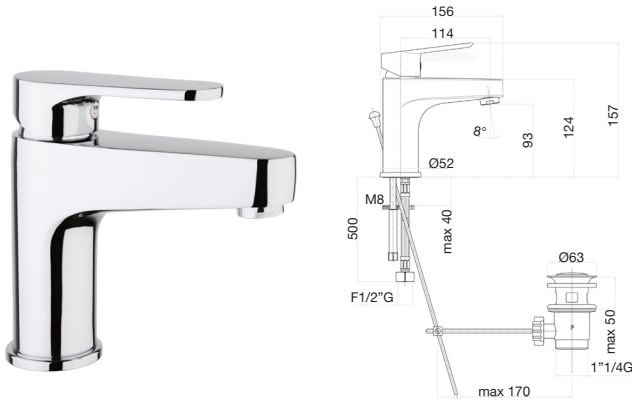

Single lever washbasin mixer with 1 1/4 pop up waste, flex cm 50 1/2"  CR Chrome

75CR6530

Single lever bidet mixer with 1 1/4 pop up waste, flex cm 50 1/2"  CR Chrome

75CR6525

Single lever washbasin mixer without pop up waste, flex cm 70 1/2"  CR Chrome