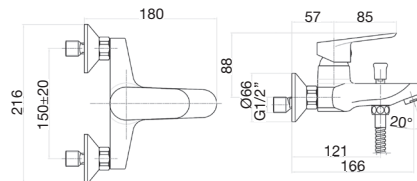

81CR8152

Bath mixer without shower set

- CR Chrome