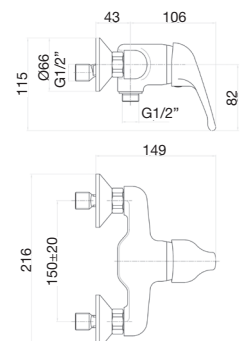

39CR1230

External shower mixer without shower set

CR Chrome