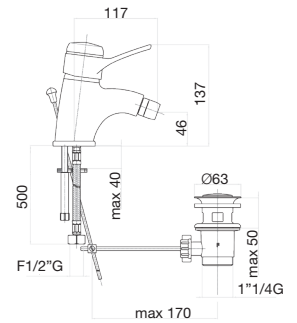

Single lever bidet mixer with 1"1/4 pop up waste, flex cm 50 1/2"

CR
Chrome