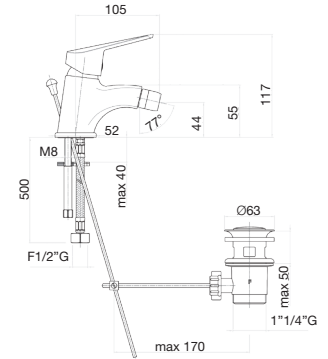

Single lever bidet mixer with 1"1/4 pop up waste, flex cm 50 1/2"

CR Chrome