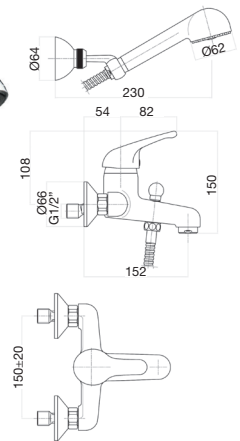

Single lever washbasin mixer with 1 1/4 pop up waste, flex cm 50 1/2"

 CR Chrome

39CR3210

Single lever bidet mixer with 1 1/4 pop up waste, flex cm 50 1/2"

 CR Chrome

39CR1000 & 39CR1010

● Bath mixer with shower set  
● Bath mixer without shower set

Single lever sink mixer with pull-out spray, flex 50 cm 1/2"

 CR Chrome

39CR4110

Single lever sink mixer, flex 50 cm 1/2"

 CR Chrome

39CR4310

Single lever sink mixer, side lever, high spout, flex 50 cm 1/2"