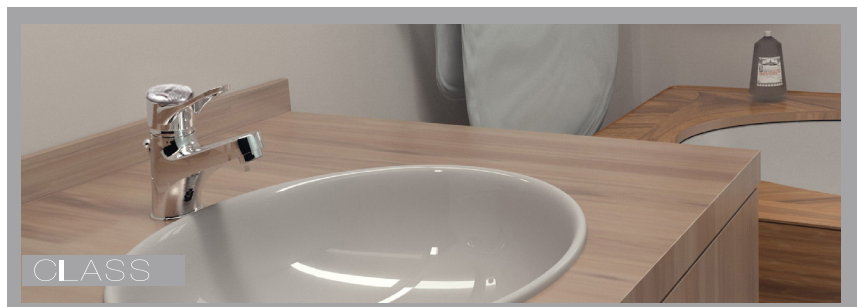

INDEX

1.	INTRODUCTION	01
2.	PRODUCTION UNITS	02
3.	WORLDWIDE PRESENCE	02
4.	KYMA	03
5.	KYRO	07
6.	KEVON	11
7.	KING	15
8.	CLASS	20
9.	PROJECT REFERENCES	23

PRODUCT RANGE

Kyma   Kyro   Kevon   King   Class