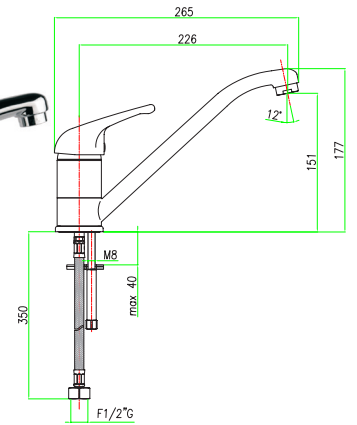

Single lever sink mixer with pull-out spray, flex 50 cm 1/2"

 CR Chrome

39CR4110

Single lever sink mixer, flex 50 cm 1/2"

 CR Chrome

39CR4310

Single lever sink mixer, side lever, high spout, flex 50 cm 1/2"