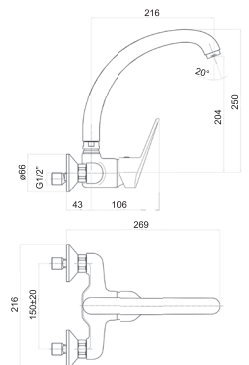

KITCHEN FITTINGS

86CR4260

Wall sink mixer, high J-spout

CR Chrome