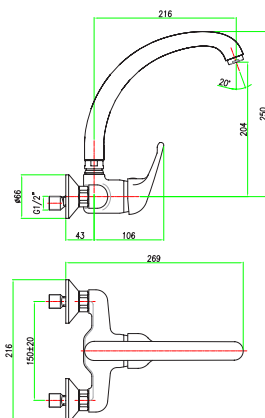

Single lever sink mixer with pull-out spray, flex 50 cm 1/2"

 CR Chrome

39CR4110

Single lever sink mixer, flex 50 cm 1/2"

 CR Chrome

39CR4310

Single lever sink mixer, side lever, high spout, flex 50 cm 1/2"

 CR Chrome

39CR4318

Single lever sink mixer, side lever, high spout, flex 50 cm 1/2"

 CR Chrome

39CR4260

Wall sink mixer, high J-spout

 CR Chrome

CLASS  
38CR2210  
● CR Chrome