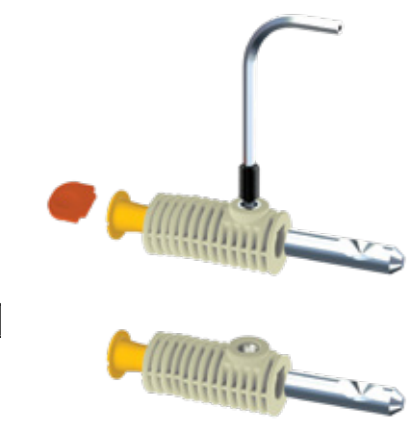

87 mm main body x 2 - Tightening switch x1 - Alian x 1
Stabilation pipe (37 mm-43 mm Tolerance Ø33 mm) x 2
100 mm / 30 mm M12 - Stud bolt x2

Product Code
KM123 37 43 87

Pcs in Box	Box Sizes	Box Weight
25	42x24,5x23cm	14,90 kg