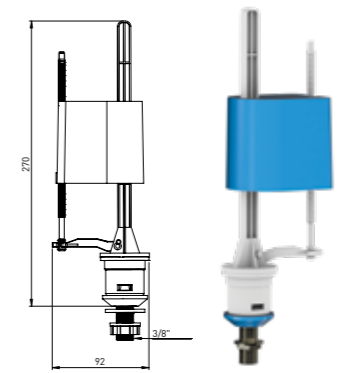

**MODERN FLOAT VALVE WITH 3/8 or 1/2 INLET FROM SIDE**

Product Code  
**TM7023 - 1/2 INLET**  
**TM7023.1 - 3/8 INLET**

Pcs in Box	Box Sizes	Box Weight
48	71x59x33cm	13,58 kg

Product Code  
**TM7024**

Pcs in Box	Box Sizes	Box Weight
48	54,5x36x43,5cm	10,35 kg