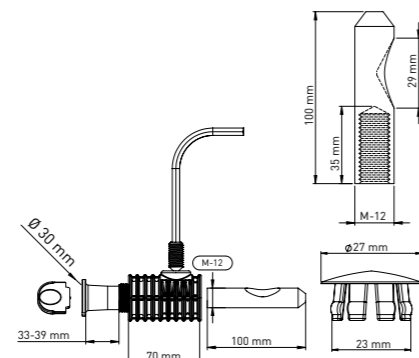

70 mm main body x 2 - Tightening switch x1 - Alian x 1
Stabilation pipe (33 mm-39 mm Tolerance Ø30 mm) x 2
100 mm / 30 mm M12 - Stud bolt x2

Product Code
KM023 33 39 70

Pcs in Box	Box Sizes	Box Weight
35	42x24,5x23cm	18,70 kg