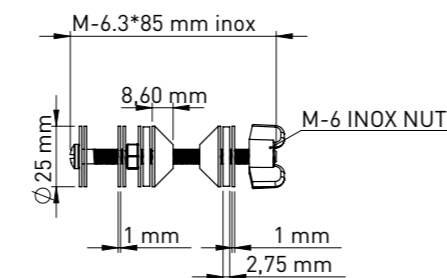

### WATER INLET ELBOW SHORT 3/8

42 MM

Product Code  
**SG001**

Pcs in Box	Box Sizes	Box Weight
1500	41x40x40cm	15,60 kg

52 MM

Product Code  
**SG002**

Pcs in Box	Box Sizes	Box Weight
1250	41x40x40cm	15,36 kg