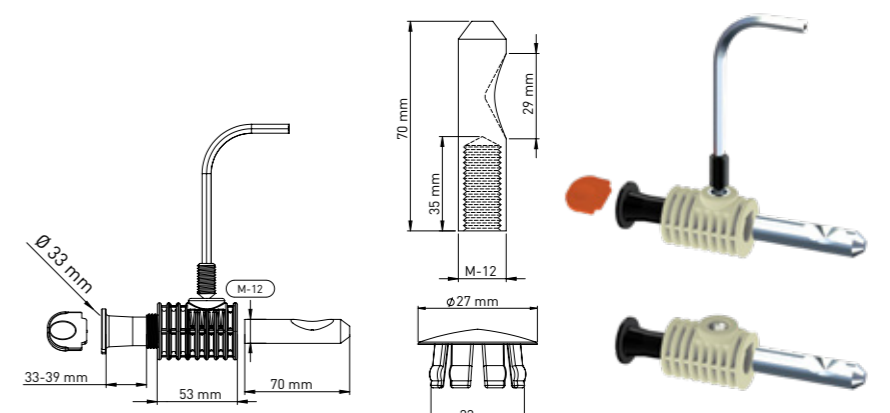

53 mm main body x 2 - Tightening switch x1 - Alian x 1
Stabilation pipe (33 mm-39 mm Tolerance Ø33 mm) x 2
70 mm / 30 mm M12 - Stud bolt x2

Product Code
KM123 33 39 53

Pcs in Box	Box Sizes	Box Weight
35	42x24,5x23cm	15,40 kg