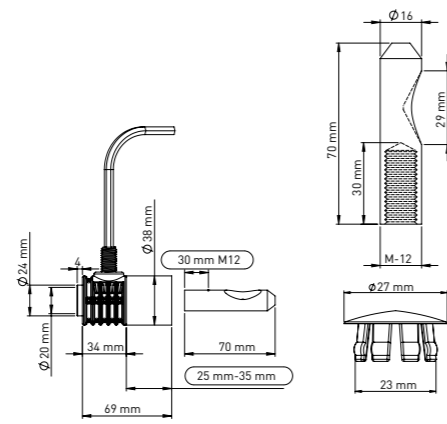

WALLHUNG WC FIXING SET TO FIX THE WALLHUNG WC & BIDET FROM SIDES OR SEAT COVER HOLES

34 mm main body with sponge (2cm-3,5cm) x 2
Alian x 1 - Cover caps x 2
70 mm / 30 mm M12 stud bolt x 2

Product Code
KM023 25 35 S

Pcs in Box	Box Sizes	Box Weight
50	42x24,5x23cm	14,70 kg