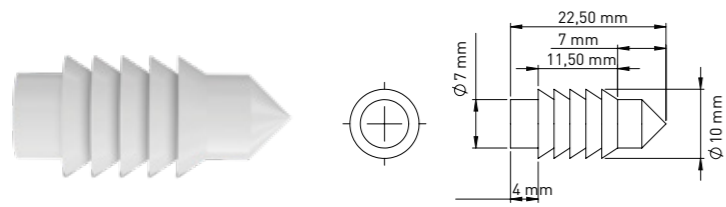

AIR PLUG Ø 10

Product Code
AK028

Pcs in Box	Box Sizes	Box Weight
12500	40x25x28cm	13,64 kg