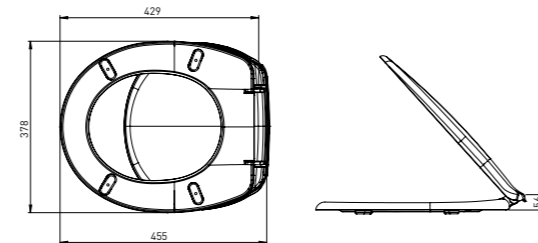

AKDENİZ SEAT COVER PP- WHITE

Product Code
TM2020

Pcs in Box	Box Sizes	Box Weight
10	54x38,5x46cm	14,92 kg

Material
PP