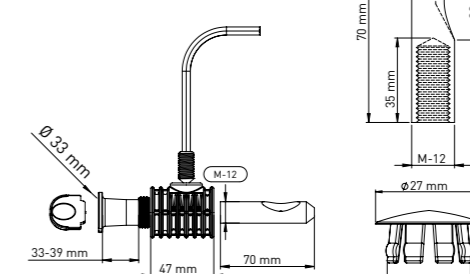

47 mm main body x 2 - Tightening switch x1 - Alian x 1
Stabilation pipe (33 mm-39 mm Tolerance Ø33 mm) x 2
70 mm / 30 mm M12 - Stud bolt x2

Product Code
KM123 33 39 47

Pcs in Box	Box Sizes	Box Weight
40	42x24,5x23cm	13,70 kg