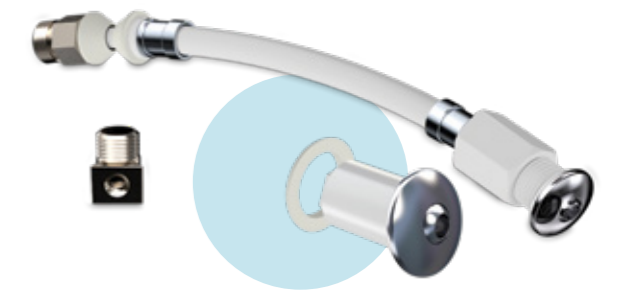

SELF CLEANING PIPE WITH CIRCULAR STAINLESS STEEL (316 L) NOZZLE 90 MM

Product Code
TBASM8F90T

Pcs in Box	Box Sizes	Box Weight
100	42x24,5x15cm	8,00 kg

SELF CLEANING PIPE WITH CIRCULAR STAINLESS STEEL (316 L) NOZZLE 90 MM

Product Code
TBASM8F90

Pcs in Box	Box Sizes	Box Weight
100	42x24,5x15cm	7,91 kg