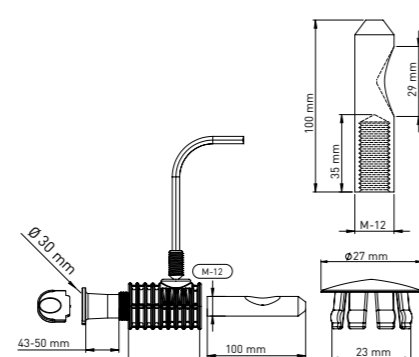

70 mm main body x 2 - Tightening switch x 1 - Alian x 1
Stabilation pipe (43 mm - 50 mm Tolerance Ø30 mm) x 2
100 mm / 30 mm M12 - stud bolt x2

Product Code
KM023 43 50 70

Pcs in Box	Box Sizes	Box Weight
35	42x24,5x23cm	19,10 kg