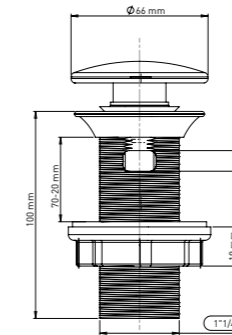

STAINLESS STEEL COVERED ABS PLASTIC 100 MM CLICK-CLACK 1-1/4 OUTLET DRAIN

WITH OVERFLOW HOLE

Product Code
CCP100114T

Pcs in Box	Box Sizes
40	52x26x40cm