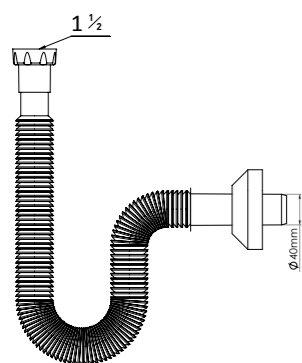

MAGIC PIPE 1-1/4 WITH ROSETTE AND PLASTIC NUT

Ø32

Product Code
TM1200

Pcs in Box	Box Sizes	Box Weight
100	42,5x37,5x61cm	8,58 kg

MAGIC PIPE 1-1/2 WITH ROSETTE AND PLASTIC NUT

Ø40

Product Code
TM1202

Pcs in Box	Box Sizes	Box Weight
100	42,5x37,5x61cm	9,75 kg

MAGIC PIPE 1-1/4 WITH ROSETTE AND ZINC NUT

Ø32

Product Code
TM1200-M

Pcs in Box	Box Sizes	Box Weight
100	42,5x37,5x61cm	11,42 kg

MAGIC PIPE 1-1/2 WITH ROSETTE AND ZINC NUT

Ø40

Product Code
TM1202-M

Pcs in Box	Box Sizes	Box Weight
100	42,5x37,5x61cm	12,42 kg

SHOWER SIPHON WITH FLEXIBLE ELBOW OUTLET

Product Code
TM1623

Pcs in Box	Box Sizes	Box Weight
50	42,5x37,5x61cm	9,48 kg