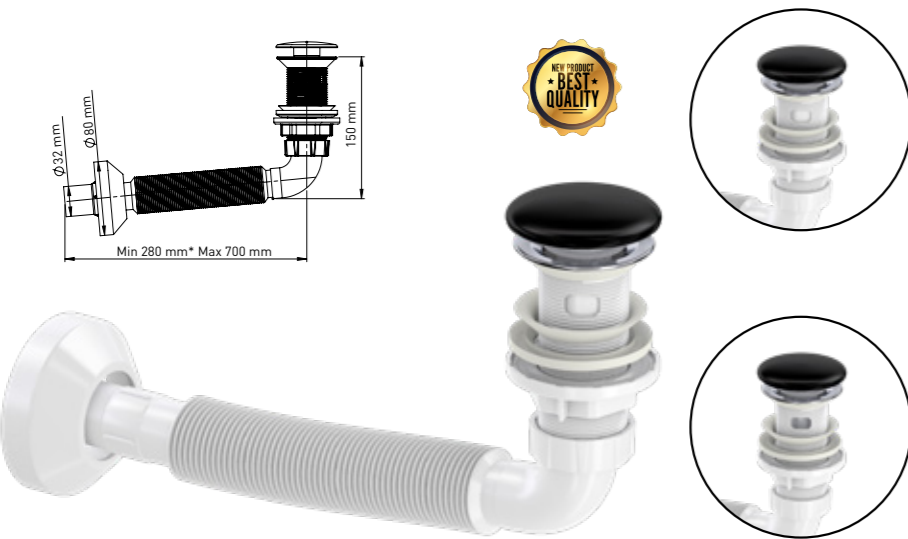

BLACK CERAMIC
WITH OVERFLOW HOLE

Product Code
CCPS100114T-S + TM1200 D

Pcs in Box	Box Sizes	Box Weight
6	44x34x26cm	3,00 kg