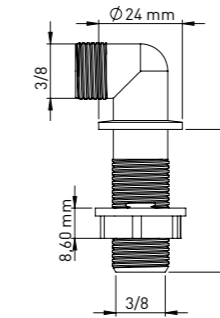

### WATER INLET ELBOW SHORT 3/8

42 MM

Product Code  
**SG001**

Pcs in Box	Box Sizes	Box Weight
1500	41x40x40cm	15,60 kg

52 MM

Product Code  
**SG002**

Pcs in Box	Box Sizes	Box Weight
1250	41x40x40cm	15,36 kg