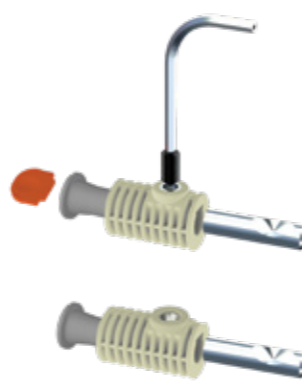

60 mm main body x 2 - Tightening switch x1 - Alian x 1
Stabilation pipe (33 mm-39 mm Tolerance Ø30 mm) x 2
100 mm / 30 mm M12 - Stud bolt x2

Product Code
KM023 33 39 60

Pcs in Box	Box Sizes	Box Weight
35	42x24,5x23cm	16,40 kg