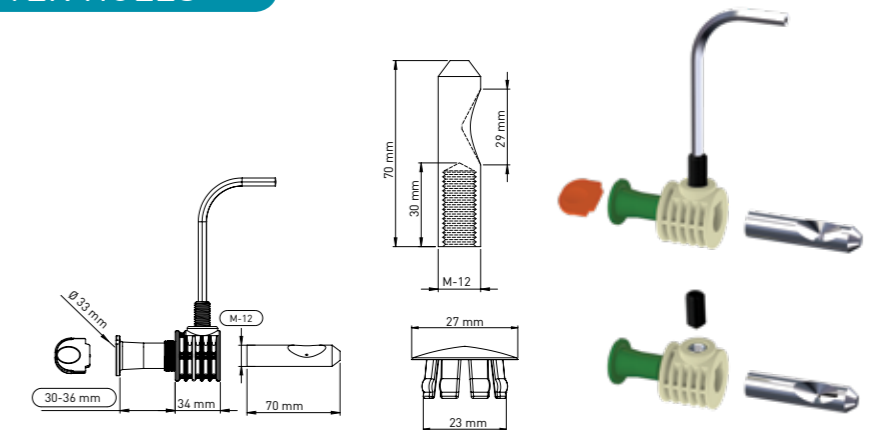

WALLHUNG WC FIXING SET TO FIX THE WALLHUNG WC & BIDET FROM SIDES OR SEAT COVER HOLES

34 mm main body x 2 - Tightening switch x1 - Alian x 1
Stabilation pipe (30 mm-36 mm Tolerance Ø33 mm) x 2
70 mm / 30 mm M12 - Stud bolt x2

Product Code
KM123 30 36 34

Pcs in Box	Box Sizes	Box Weight
50	42x24,5x23cm	15,28 kg