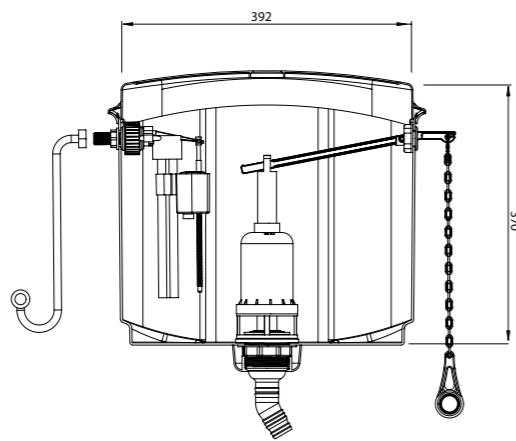

**EASY MODEL HIGH LEVEL FLUSH TANK (PULL MECHANISM)**

Product Code  
**TM4080**

Pcs in Box	Box Sizes	Box Weight
5	76x42x39cm	10,80 kg

**EASY MODEL HIGH LEVEL FLUSH TANK (PUSH MECHANISM)**

**PUSH BUTTON**

Product Code  
**TM4090**