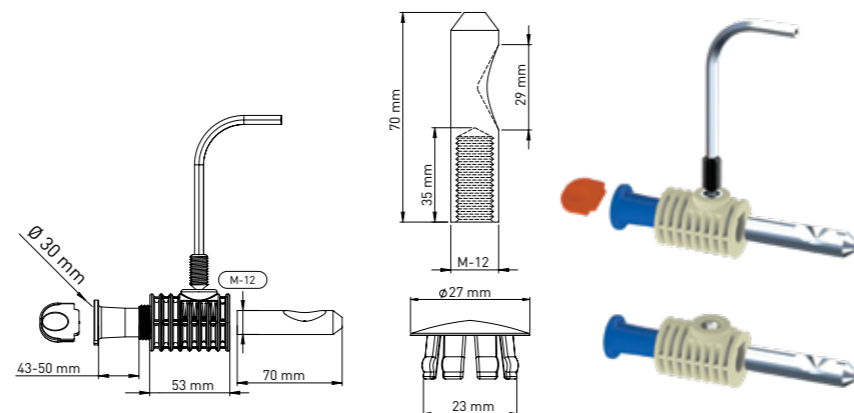

53 mm main body x 2 - Tightening switch x1 - Alian x 1
Stabilation pipe (43 mm-50 mm Tolerance Ø30 mm) x 2
70 mm / 30 mm M12 - Stud bolt x2

Product Code
KM023 43 50 53

Pcs in Box	Box Sizes	Box Weight
35	42x24,5x23cm	15,80 kg