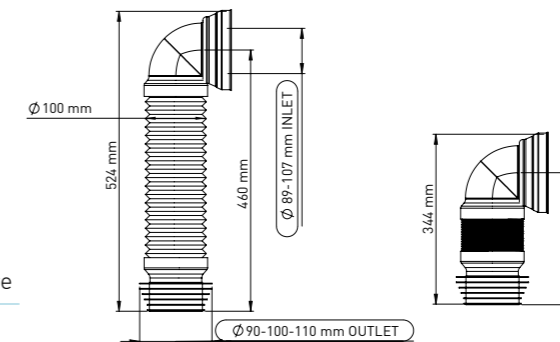

100/460 MM - 90/100/110 MM

Product Code
PS014 100 460 90 110

Pcs in Box	Box Sizes	Box Weight
24	61x52x42cm	10,74 kg

Material
Polypropylene+TPE+Polyethylene+Steel Wire