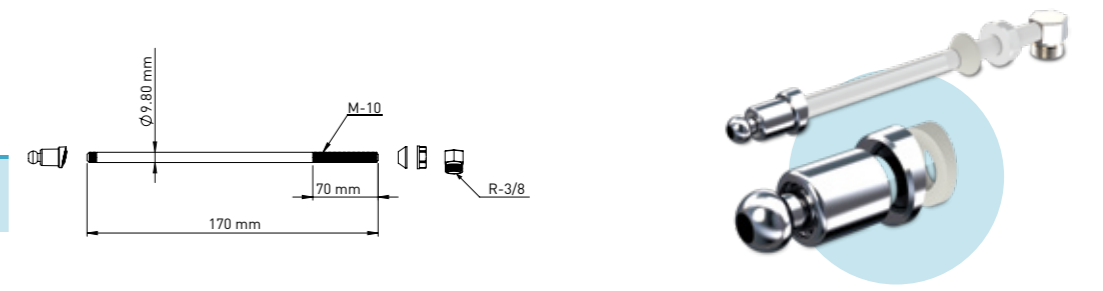

170 MM

Product Code
TBPLS4B170

Pcs in Box	Box Sizes	Box Weight
500	41x40x40cm	19,10 kg