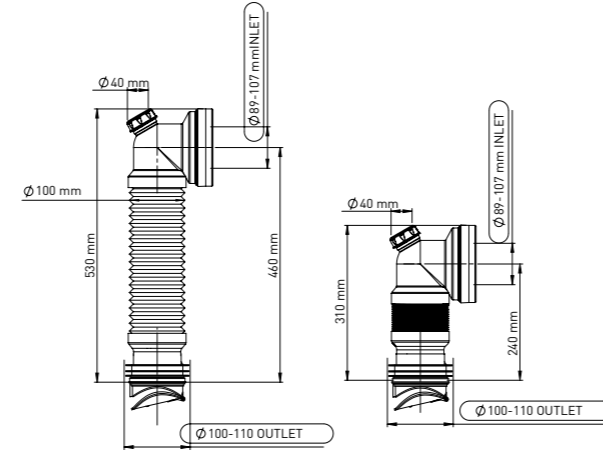

Ø40 INSPECTION INLET

Product Code
PSC14 CKV 100 460

Pcs in Box	Box Sizes	Box Weight
24	61x52x42cm	11,93 kg

Material
Polypropylene+TPE+Polyethylene+Steel Wire

URINAL SYPHON, VERTICAL & HORIZONTAL FUNCTION 50/40 MM

Can be used as hidden syphon on urinal. Can be installed in function of horizontal or vertical direction.

Product Code
PS019 050 040

Pcs in Box	Box Sizes	Box Weight
12	55x51x22cm	

Material
Polypropylene+TPE