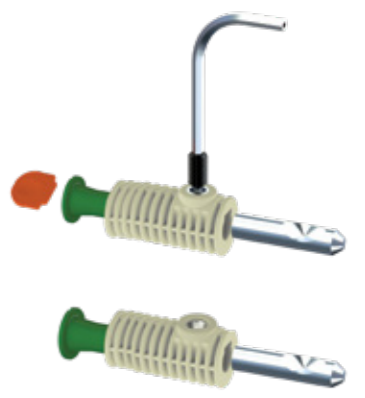

WALLHUNG WC FIXING SET TO FIX THE WALLHUNG WC & BIDET FROM SIDES OR SEAT COVER HOLES

80 mm main body x 2 - Tightening switch x1 - Alian x 1
Stabilation pipe (30 mm-36 mm Tolerance Ø33 mm) x 2
100 mm / 30 mm M12 - Stud bolt x2

Product Code
KM123 30 36 80

Pcs in Box	Box Sizes	Box Weight
30	42x24,5x23cm	19,20 kg