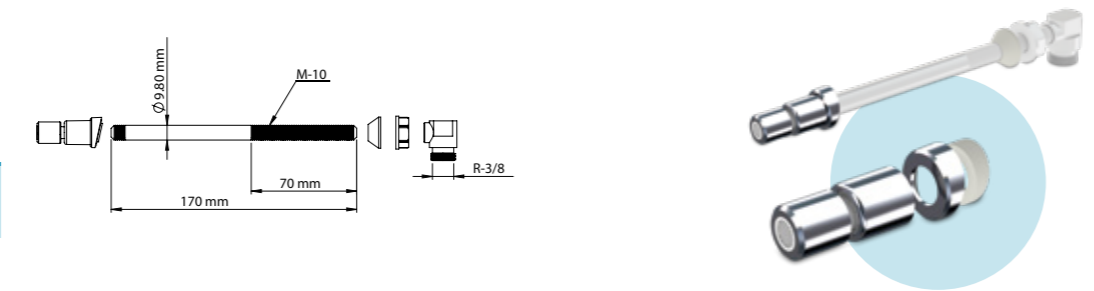

### SELF CLEANING PIPE WITH ABS CHROME NOZZLE / BRASS ELBOW

340 MM

Product Code  
**TBPLS4B340**

Pcs in Box	Box Sizes	Box Weight
350	41x40x40cm	16,52 kg

290 MM

Product Code  
**TBPLS4B290**

Pcs in Box	Box Sizes	Box Weight
350	41x40x40cm	15,92 kg