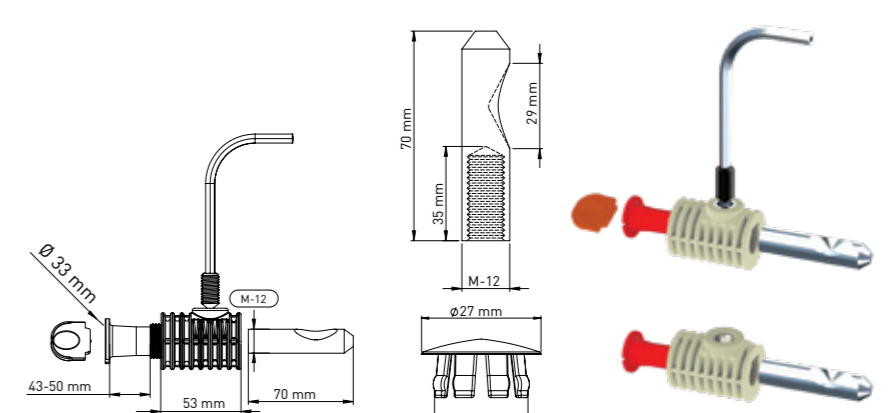

53 mm main body x 2 - Tightening switch x1 - Alian x 1
Stabilation pipe (43 mm-50 mm Tolerance Ø33 mm) x 2
70 mm / 30 mm M12 - Stud bolt x2

Product Code
KM123 43 50 53

Pcs in Box	Box Sizes	Box Weight
35	42x24,5x23cm	15,80 kg