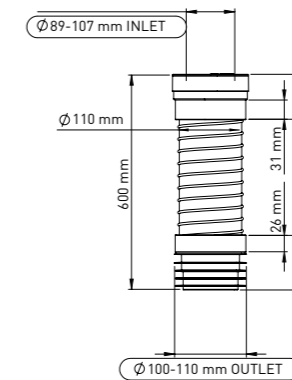

110/600 MM

Product Code
PS010 110 600

Pcs in Box	Box Sizes	Box Weight
20	60x61,5x47,5cm	13,52 kg

Material
Polypropylene+TPE+PVC