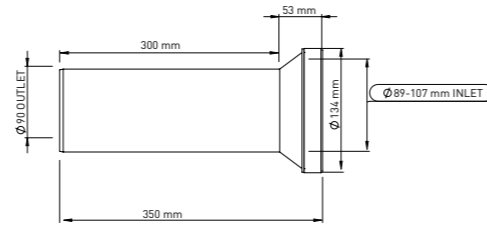

STRAIGHT PAN CONNECTORS Ø90 MM

89-107 mm inlet x 90 mm Outlet. Connects P-Trap WC and wall-hung WCs to wall installation 89-107 mm inlet suits all pan spigots.

90/350 MM

Product Code
PS004 090 350

Pcs in Box	Box Sizes	Box Weight
16	58x54x36,5cm	5,69 kg

Material
Polypropylene + TPE