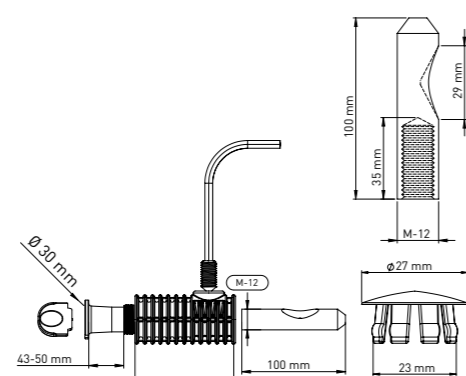

87 mm main body x 2 - Tightening switch x1 - Alian x 1
Stabilation pipe (43 mm-50 mm Tolerance Ø30 mm) x 2
100 mm / 30 mm M12 - Stud bolt x2

Product Code
KM023 43 50 87

Pcs in Box	Box Sizes	Box Weight
25	42x24,5x23cm	15,10 kg