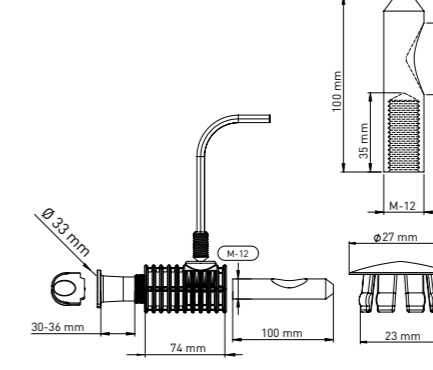

WALLHUNG WC FIXING SET TO FIX THE WALLHUNG WC & BIDET FROM SIDES OR SEAT COVER HOLES

74 mm main body x 2 - Tightening switch x1 - Alian x 1
Stabilation pipe (30 mm-36 mm Tolerance Ø33 mm) x 2
100 mm / 30 mm M12 - Stud bolt x2

Product Code
KM123 30 36 74

Pcs in Box	Box Sizes	Box Weight
30	42x24,5x23cm	18,70 kg