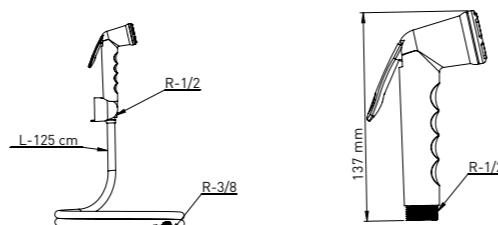

### SHUT-OFF TWISTFREE 125 CM SILVER FLEXIBLE HOSE

ABS-CHROME

Product Code  
**SHUT-OFF 3 3 50 L**

Pcs in Box	Box Sizes	Box Weight
24	36x32x41cm	8,77 kg

ABS-CHROME

Product Code  
**SHUT-OFF 2-3 3 50**

Pcs in Box	Box Sizes	Box Weight
24	32x36x50cm	7,90 kg