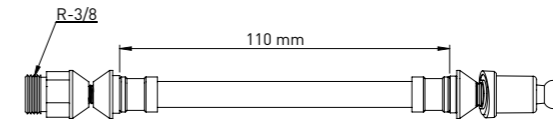

SELF CLEANING PIPE WITH CHROME NOZZLE 110 MM

Product Code
TBASM4F110

Pcs in Box	Box Sizes	Box Weight
100	42x24,5x15cm	7,41 kg