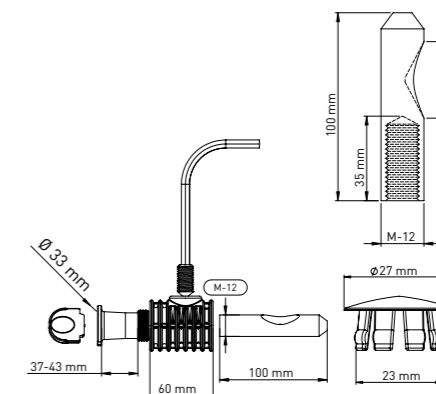

60 mm Main body x 2 - Tightening switch x1 - Alian x 1
Stabilation pipe (37 mm-43 mm Tolerance Ø33 mm) x 2
100 mm / 30 mm M12 - Stud bolt x2

Product Code
KM123 37 43 60

Pcs in Box	Box Sizes	Box Weight
35	42x24,5x23cm	16,60 kg