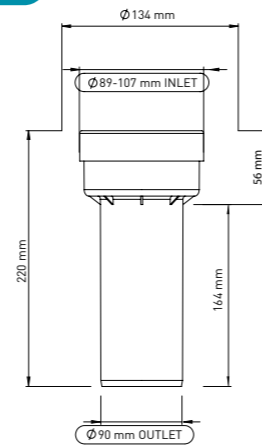

**Material**  
Polypropylene+TPE

90/350 MM

Product Code  
**GP001 090 350**

Pcs in Box	Box Sizes	Box Weight
16	58x54x36,5cm	5,69 kg

**Material**  
Polypropylene + TPE