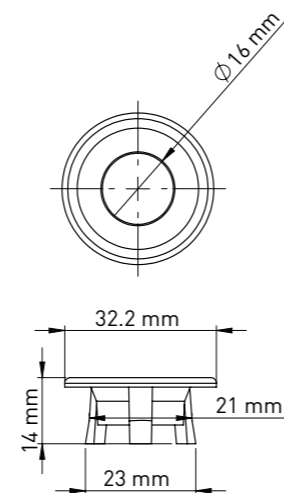

OVERFLOW RING TYPE 4

Product Code
LY004

Pcs in Box	Box Sizes	Box Weight
6000	41x40x40cm	15,30 kg

Material
ABS + EVA