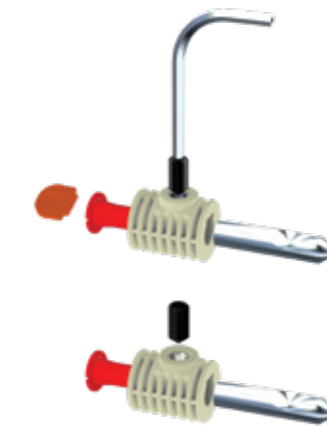

47 mm main body x 2 - Tightening switch x1 - Alian x 1
Stabilation pipe (43 mm-50 mm Tolerance Ø33 mm) x 2
70 mm / 30 mm M12 - Stud bolt x2

Product Code
KM123 43 50 47

Pcs in Box	Box Sizes	Box Weight
40	42x24,5x23cm	14,00 kg