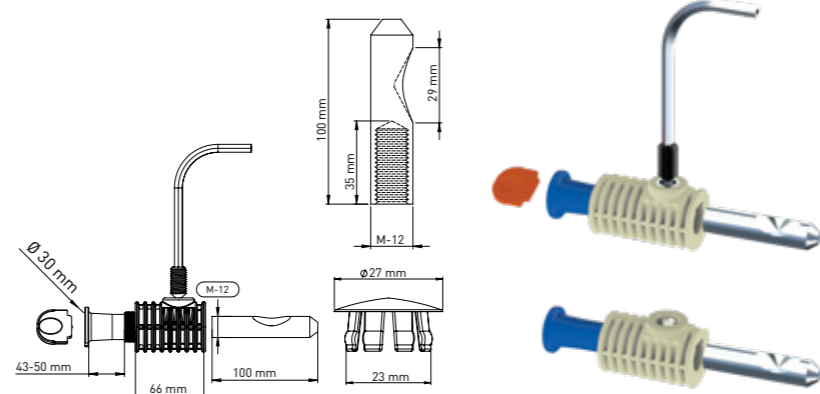

66 mm main body x 2 - Tightening switch x1 - Alian x 1
Stabilation pipe (43 mm-50 mm Tolerance Ø30 mm) x 2
100 mm / 30 mm M12 - Stud bolt x2

Product Code
KM023 43 50 66

Pcs in Box	Box Sizes	Box Weight
35	42x24,5x23cm	17,30 kg