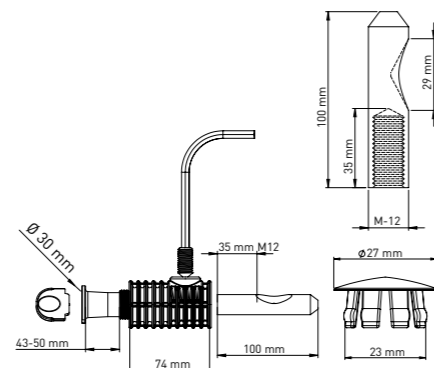

74 mm main body x 2 - Tightening switch x 1 - Alian x 1
Stabilation pipe (43 mm - 50 mm Tolerance Ø30 mm) x 2
100 mm / 30 mm M12 - stud bolt x2

Product Code
KM023 43 50 74

Pcs in Box	Box Sizes	Box Weight
30	42x24,5x23cm	19,30 kg