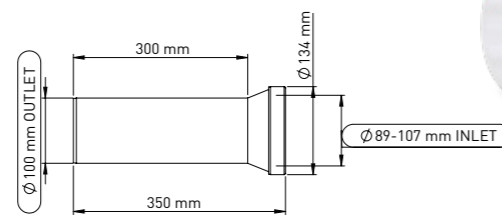

100/350 MM

Product Code
PS004 100 350

Pcs in Box	Box Sizes	Box Weight
16	58x54x36,5cm	7,30 kg

Material
Polypropylene + TPE