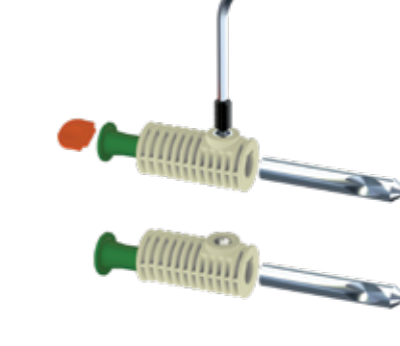

WALLHUNG WC FIXING SET TO FIX THE WALLHUNG WC & BIDET FROM SIDES OR SEAT COVER HOLES

74 mm main body x 2 - Tightening switch x1 - Alian x 1
Stabilation pipe (30 mm-36 mm Tolerance Ø33 mm) x 2
100 mm / 30 mm M12 - Stud bolt x2

Product Code
KM123 30 36 74

Pcs in Box	Box Sizes	Box Weight
30	42x24,5x23cm	18,70 kg