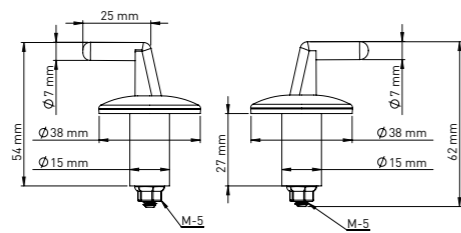

## PLASTIC HINGERS KIT PULL ON UPPER

Product Code  
**TM9030**

Pcs in Box	Box Sizes	Box Weight
150	40x25x28cm	7,70 kg

**Material**  
N6 + STAINLESS STEEL

**INTERNAL  
MECHANISMS**

**120-125**

**PULL MODEL CISTERN MECHANISM WITH MASTER FLOAT VALVE**