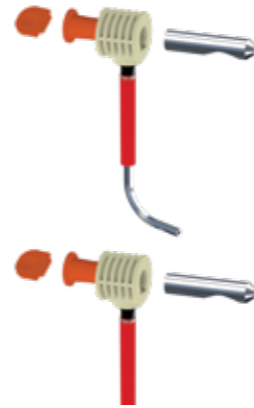

WALLHUNG WC FIXING SET TO FIX THE WALLHUNG WC & BIDET FROM SIDES OR SEAT COVER HOLES

34 mm main body x 2 - Tightening switch x 1 - Alian x 1
Stabilation pipe (30 mm - 36 mm tolerance Ø30 mm) x 2
70 mm - 30 mm M12 stud bolt x 2 - 170 mm plastic pipe x 2

Product Code
KM023 30 36 A

Pcs in Box	Box Sizes	Box Weight
35	42x24,5x23cm	13,50 kg