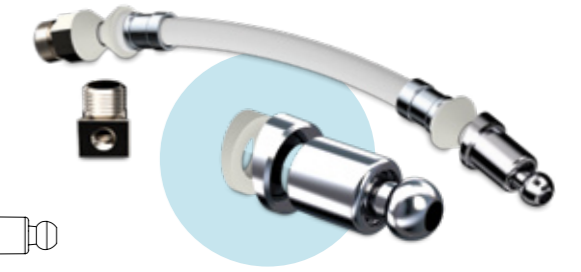

SELF CLEANING PIPE WITH CHROME NOZZLE 110 MM

Product Code
TBASM4F110

Pcs in Box	Box Sizes	Box Weight
100	42x24,5x15cm	7,41 kg