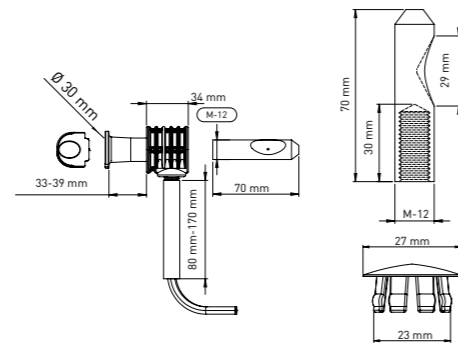

34 mm main body x 2 - Tightening switch x 1 - Alian x 1
Stabilation pipe (33 mm - 39 mm tolerance Ø30 mm) x 2
70 mm - 30 mm M12 stud bolt x 2 - 170 mm plastic pipe x 2

Product Code
KM023 33 39 A

Pcs in Box	Box Sizes	Box Weight
35	42x24,5x23cm	13,70 kg