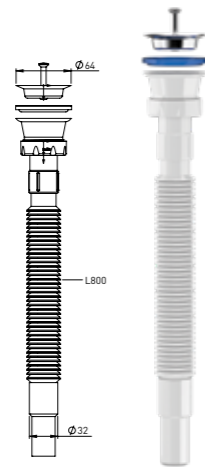

Product Code  
**TM1214**

Pcs in Box	Box Sizes	Box Weight
50	42,5x37,5x61cm	12,40 kg

**1-1/4 FLEXIBLE SIPHON Ø32 - 304 QUALITY**

Ø32 - 64 MM

Product Code  
**TM1210**

Pcs in Box	Box Sizes	Box Weight
100	42,5x37,5x61cm	14,40 kg