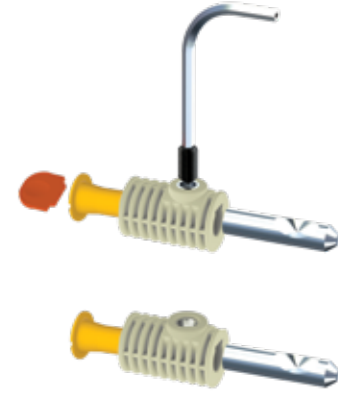

60 mm Main body x 2 - Tightening switch x1 - Alian x 1
Stabilation pipe (37 mm-43 mm Tolerance Ø33 mm) x 2
100 mm / 30 mm M12 - Stud bolt x2

Product Code
KM123 37 43 60

Pcs in Box	Box Sizes	Box Weight
35	42x24,5x23cm	16,60 kg