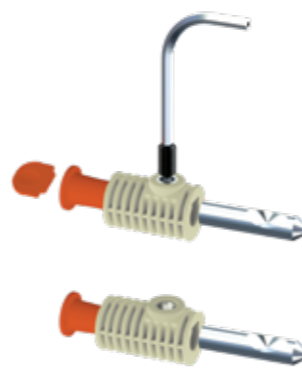

WALLHUNG WC FIXING SET TO FIX THE WALLHUNG WC & BIDET FROM THE SEAT COVER HOLES

60 mm main body x 2 - Tightening switch x1 - Alian x 1
Stabilation pipe (30 mm-36 mm Tolerance Ø30 mm) x 2
100 mm / 30 mm M12 - Stud bolt x2

Product Code
KM023 30 36 60

Pcs in Box	Box Sizes	Box Weight
35	42x24,5x23cm	16,20 kg