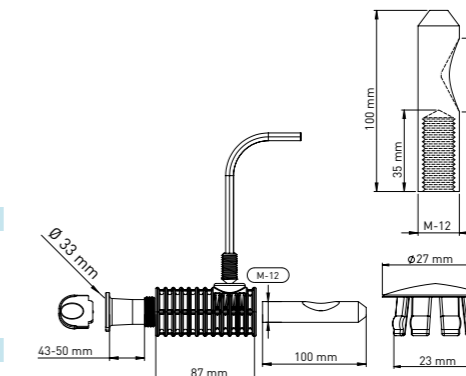

87 mm main body x 2 - Tightening switch x1 - Alian x 1
Stabilation pipe (43 mm-50 mm Tolerance Ø33 mm) x 2
100 mm / 30 mm M12 - Stud bolt x2

Product Code
KM123 43 50 87

Pcs in Box	Box Sizes	Box Weight
25	42x24,5x23cm	15,10 kg