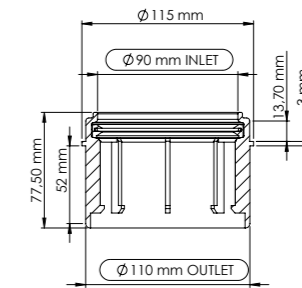

CONCEALED CISTERN 90-110 MM ADAPTOR

Product Code
GPA01 090 110

Pcs in Box	Box Sizes	Box Weight
50	24x58x40 cm	6,10 kg

Material
Polypropylene+TPE

CONCEALED CISTERN WASTE WATER ENTRY GASKET

Gasket for waste water outlet pipe of concealed cistern. 89-107mm Inlet suits all pan spigots.

Product Code
GPC01 100 000

Pcs in Box	Box Sizes	Box Weight
100	41x40x40cm	7,43 kg

Material
TPE