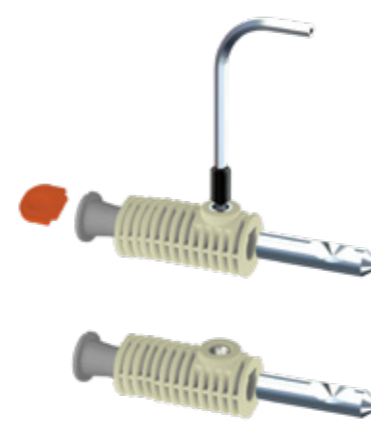

87 mm main body x 2 - Tightening switch x1 - Alian x 1
Stabilation pipe (33 mm-39 mm Tolerance Ø30 mm) x 2
100 mm / 30 mm M12 - Stud bolt x2

Product Code
KM023 33 39 87

Pcs in Box	Box Sizes	Box Weight
25	42x24,5x23cm	14,70 kg