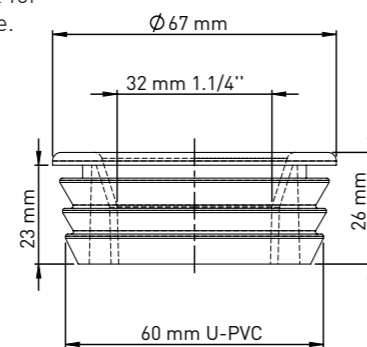

U-PVC 60 MM X 32 MM (1 1/4") SIPHON ADAPTING SEAL

WC PAN GASKET - 60 MM X 32 MM (1 1/4") Gasket of water inlet for WCs. Can also be used as siphon adapting gasket for U-PVC Pipe.

Product Code
ADP003 060 114

Pcs in Box	Box Sizes	Box Weight
400	41x40x40cm	15,32 kg

Material
TPE