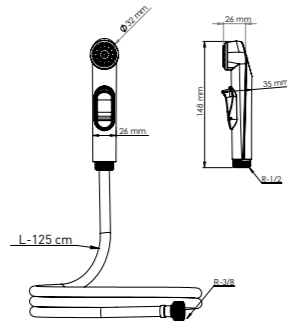

### SHUT-OFF TWISTFREE 125 CM GOLDEN FLEXIBLE HOSE

ABS-GOLDEN

Product Code  
**SHUT-OFF 4 4 60 L**

Pcs in Box	Box Sizes	Box Weight
24	36x32x41cm	8,77 kg

ABS-GOLDEN

Product Code  
**SHUT-OFF 2-4 4 60**

Pcs in Box	Box Sizes	Box Weight
24	32x36x50cm	7,90 kg