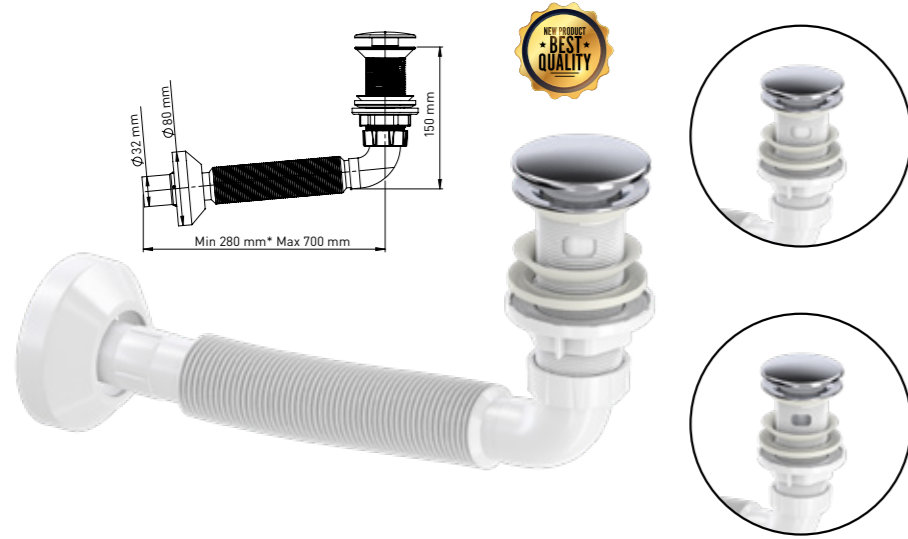

Pcs in Box	Box Sizes	Box Weight
16	70x35x25cm	6,21 kg

CLICK CLACK DRAIN 1.1/4 HOLE WITH SILICON CHECK VALVE  
1-1/4 Ø32 ELBOW SIPHON

STAINLESS STEEL  
WITHOUT OVERFLOW HOLE

Product Code  
**CCP1001140 + TM1200 D**