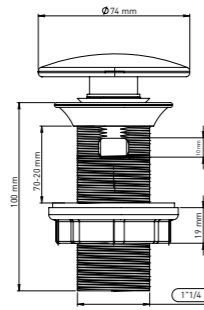

BLACK COLOR

Product Code
CCPS100114T-S

Pcs in Box	Box Sizes
40	52x26x40cm