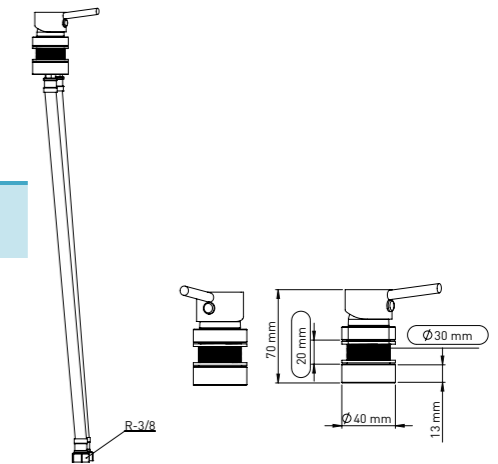

Product Code  
**BTOS1010**

Pcs in Box	Box Sizes	Box Weight
50	52x26x40cm	14,60 kg

**BUILT-IN CLOSET TAPS WITH COLD WATER CARTRIDGE**

Product Code  
**BTAS1020**

Pcs in Box	Box Sizes	Box Weight
50	52x26x40cm	15,10 kg