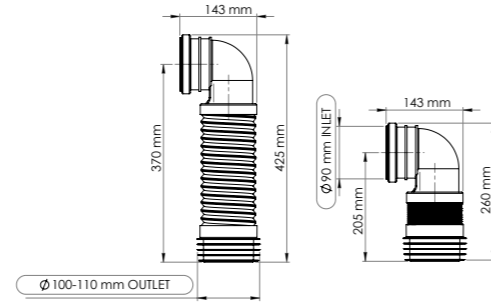

### CONCEALED CISTERN Ø90\*370 MM Ø90-100/110 OUTLET EXTENDABLE ELBOW

Ø90 inlet 90/100/110 mm outlet - 205 mm - 370 mm Wallhung WC Waste water connector.

Product Code  
**GPK02 090 370 E**

Pcs in Box	Box Sizes	Box Weight
20	47x30x52cm	8,03 kg

### CONCEALED CISTERN Ø90\*660 MM Ø90-100/110 OUTLET EXTENDABLE ELBOW

Product Code  
**GPK02 090 660 E**

Pcs in Box	Box Sizes	Box Weight
20	47x39x52cm	10,03 kg

**Material**  
Polypropylene+TPE+Polyethylene+Steel Wire