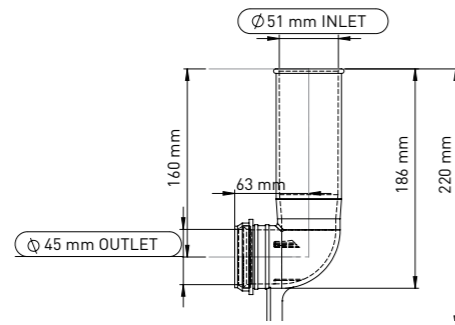

### Ø50x90° CONCEALED CISTERN CLEAN WATER ELBOW 220 mm

Ø50x90° Concealed cistern clean water elbow pipe 220 mm

Product Code  
**GT001 045 220**

Pcs in Box	Box Sizes
80	47x38x52cm

**Material**  
Polypropylene + SBR