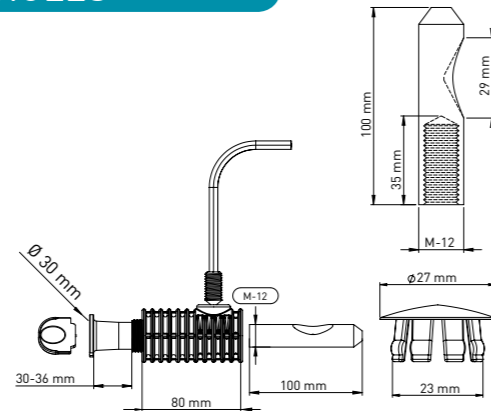

WALLHUNG WC FIXING SET TO FIX THE WALLHUNG WC & BIDET FROM THE SEAT COVER HOLES

80 mm main body x 2 - Tightening switch x1 - Alian x 1
Stabilation pipe (30 mm-36 mm Tolerance Ø30 mm) x 2
100 mm / 30 mm M12 - Stud bolt x2

Product Code
KM023 30 36 80

Pcs in Box	Box Sizes	Box Weight
30	42x24,5x23cm	19,20 kg