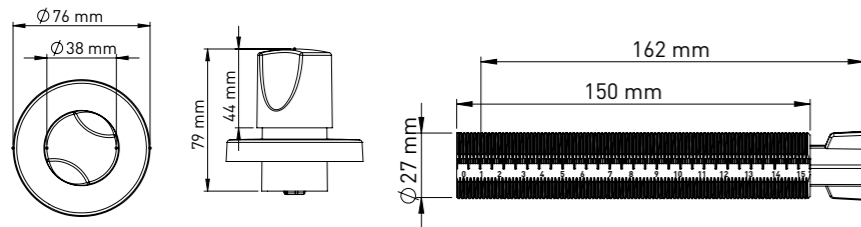

BUILT-IN STOP VALVE FOR CONCEALED INSTALLATION

Product Code
BT5010

Pcs in Box	Box Sizes	Box Weight
20	38,5x47x34cm	5,00 kg