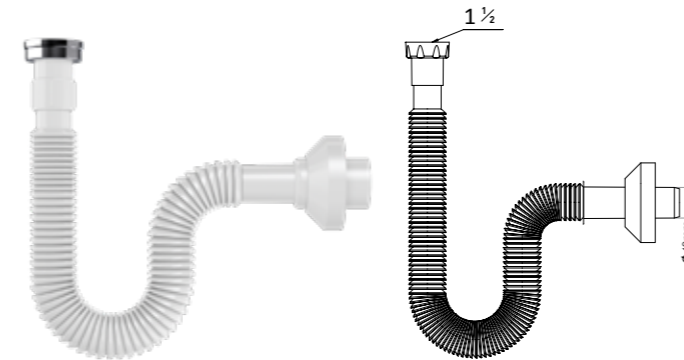

Ø40

**Product Code**  
**TM1202-M**

Pcs in Box	Box Sizes	Box Weight
100	42,5x37,5x61cm	12,42 kg

**SHOWER SIPHON WITH FLEXIBLE ELBOW OUTLET**

**Product Code**  
**TM1623**

Pcs in Box	Box Sizes	Box Weight
50	42,5x37,5x61cm	9,48 kg