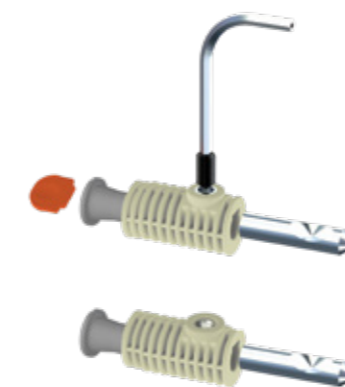

70 mm main body x 2 - Tightening switch x1 - Alian x 1
Stabilation pipe (33 mm-39 mm Tolerance Ø30 mm) x 2
100 mm / 30 mm M12 - Stud bolt x2

Product Code
KM023 33 39 70

Pcs in Box	Box Sizes	Box Weight
35	42x24,5x23cm	18,70 kg