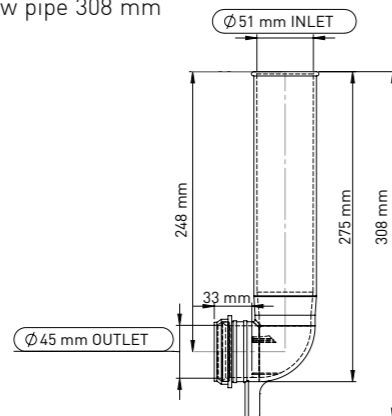

### Ø50x90° CONCEALED CISTERN CLEAN WATER ELBOW 220 mm

Ø50x90° Concealed cistern clean water elbow pipe 220 mm

Product Code  
**GT001 045 220**

Pcs in Box	Box Sizes
80	47x38x52cm

**Material**  
Polypropylene + SBR

### Ø50x90° CONCEALED CISTERN CLEAN WATER ELBOW 253 mm

Ø50x90° Concealed cistern clean water elbow pipe 253 mm

Product Code  
**GT001 045 253**

Pcs in Box	Box Sizes
70	47x38x52cm

**Material**  
Polypropylene + SBR

### Ø50x90° CONCEALED CISTERN CLEAN WATER ELBOW 308 mm

Ø50x90° Concealed cistern clean water elbow pipe 308 mm

Product Code  
**GT001 045 308**

Pcs in Box	Box Sizes
60	47x38x52cm

**Material**  
Polypropylene + SBR