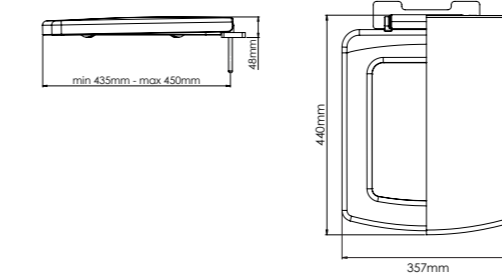

PUNTO SILENCE CLOSE SEAT COVER

Product Code
TM2076

Pcs in Box	Box Sizes	Box Weight
10	55x39x50,5cm	17,00 kg

Material
PP