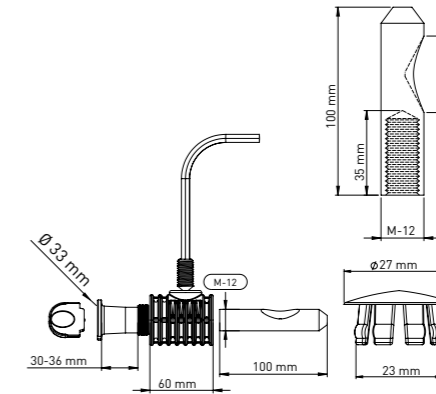

WALLHUNG WC FIXING SET TO FIX THE WALLHUNG WC & BIDET FROM SIDES OR SEAT COVER HOLES

60 mm main body x 2 - Tightening switch x1 - Alian x 1
Stabilation pipe (30 mm-36 mm Tolerance Ø33 mm) x 2
100 mm / 30 mm M12 - Stud bolt x2

Product Code
KM123 30 36 60

Pcs in Box	Box Sizes	Box Weight
35	42x24,5x23cm	16,20 kg