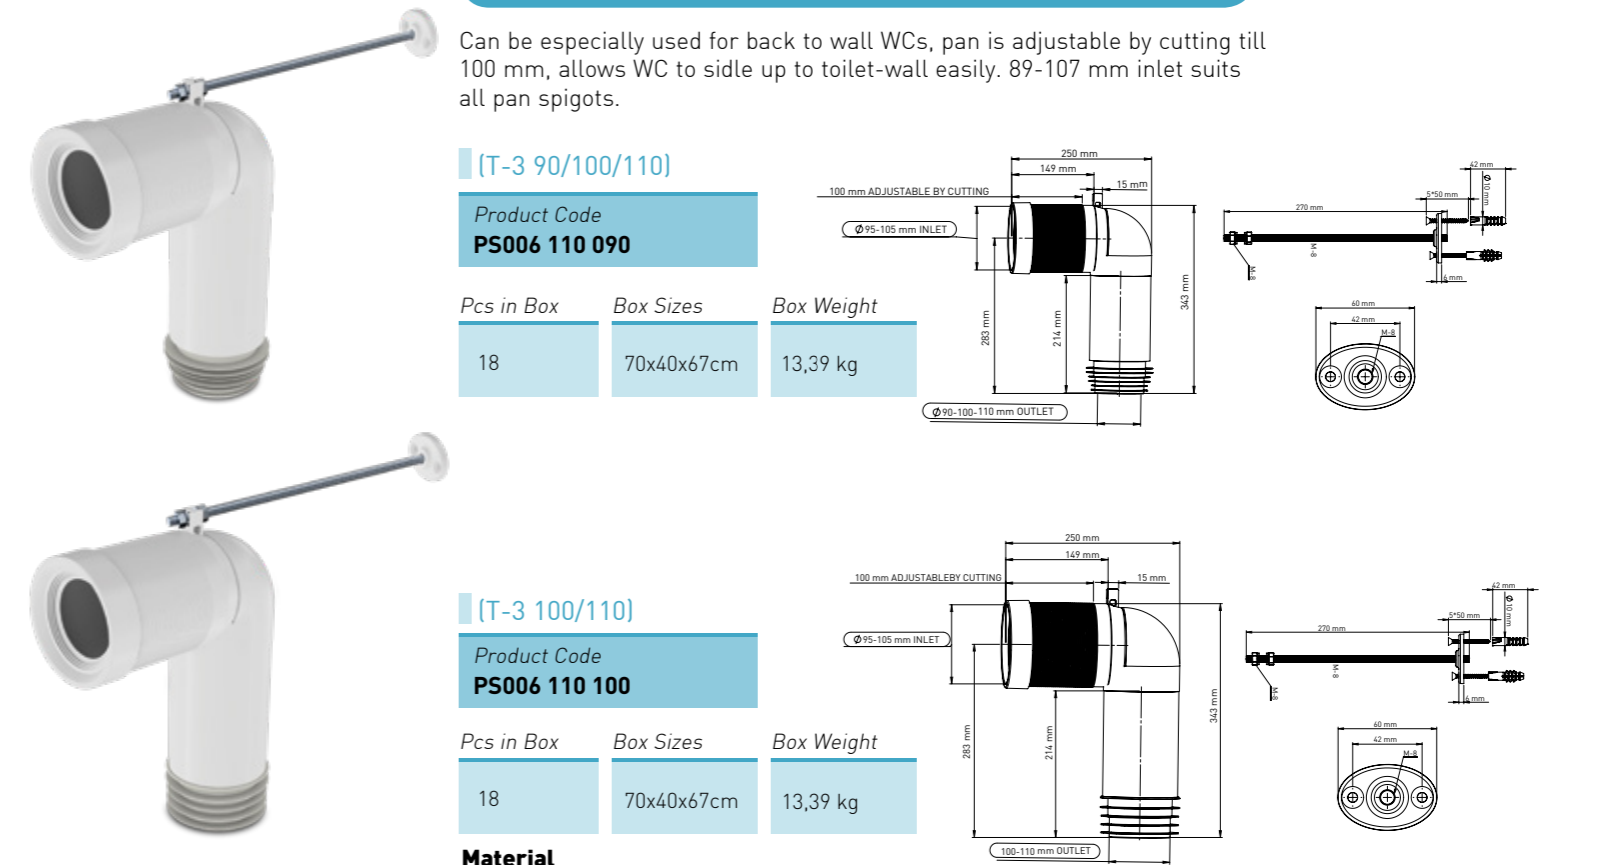

S PAN CONNECTOR ADJUSTABLE BY CUTTING

Can be especially used for back to wall WCs, pan is adjustable by cutting till 100 mm, allows WC to sidle up to toilet-wall easily. 89-107 mm inlet suits all pan spigots.

(T-3 90/100/110)

Product Code
PS006 110 090

Pcs in Box	Box Sizes	Box Weight
18	70x40x67cm	13,39 kg

(T-3 100/110)

Product Code
PS006 110 100

Pcs in Box	Box Sizes	Box Weight
18	70x40x67cm	13,39 kg

Material
Polypropylene+TPE