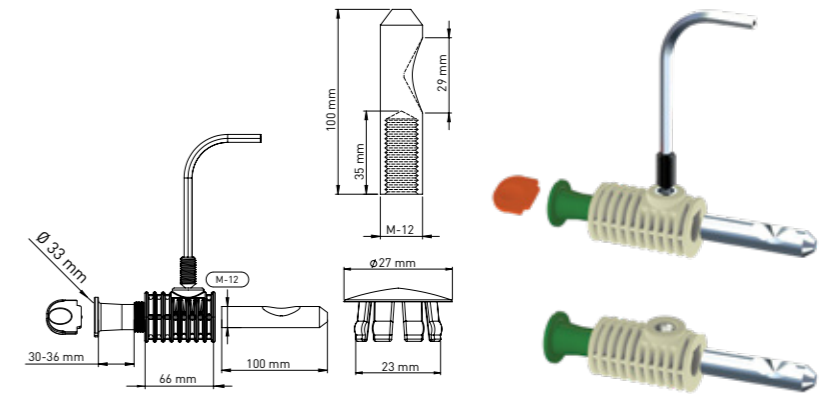

WALLHUNG WC FIXING SET TO FIX THE WALLHUNG WC & BIDET FROM SIDES OR SEAT COVER HOLES

66 mm main body x 2 - Tightening switch x1 - Alian x 1
Stabilation pipe (30 mm-36 mm Tolerance Ø33 mm) x 2
100 mm / 30 mm M12 - Stud bolt x2

Product Code
KM123 30 36 66

Pcs in Box	Box Sizes	Box Weight
35	42x24,5x23cm	16,70 kg