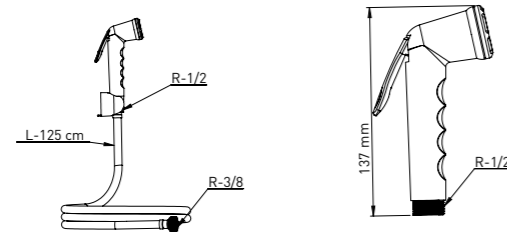

ABS-CHROME

Product Code
SHUT-OFF 3 3 30 L

Pcs in Box	Box Sizes	Box Weight
24	36x32x41cm	8,770 kg

ABS-GOLDEN

Product Code
SHUT-OFF 4 4 40 L

Pcs in Box	Box Sizes	Box Weight
24	36x32x41cm	8,770 kg