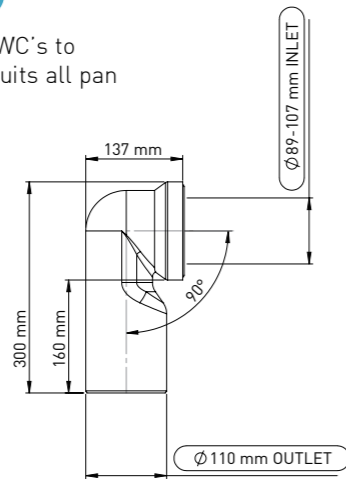

90 DEGREES PAN CONNECTOR

Can be used for connecting P-Trap and back to wall WC's to floor line with metal components. 89-107 mm inlet suits all pan spigots.

Product Code
PS007 110 000

Pcs in Box	Box Sizes	Box Weight
36	70x40x67cm	12,30 kg

Material
Polypropylene+TPE