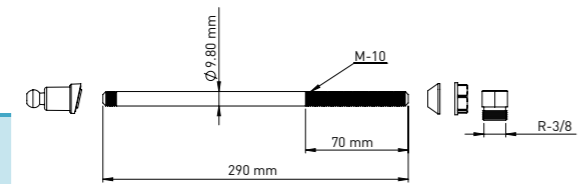

290 MM

Product Code
TBKR4B290

Pcs in Box	Box Sizes	Box Weight
350	41x40x40cm	19,42 kg