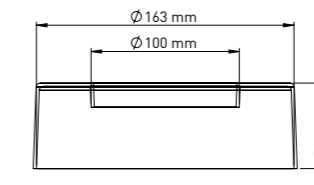

100/163 MM

Product Code
PS021 100 163

Pcs in Box	Box Sizes	Box Weight
54	50x50x34,5cm	5,14 kg

Material
Polypropylene