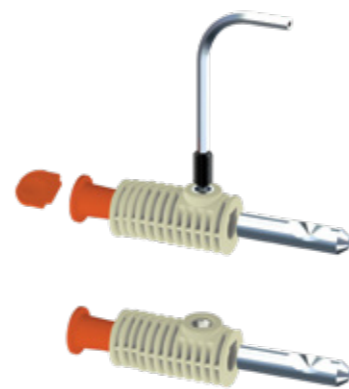

WALLHUNG WC FIXING SET TO FIX THE WALLHUNG WC & BIDET FROM THE SEAT COVER HOLES

80 mm main body x 2 - Tightening switch x1 - Alian x 1
Stabilation pipe (30 mm-36 mm Tolerance Ø30 mm) x 2
100 mm / 30 mm M12 - Stud bolt x2

Product Code
KM023 30 36 80

Pcs in Box	Box Sizes	Box Weight
30	42x24,5x23cm	19,20 kg