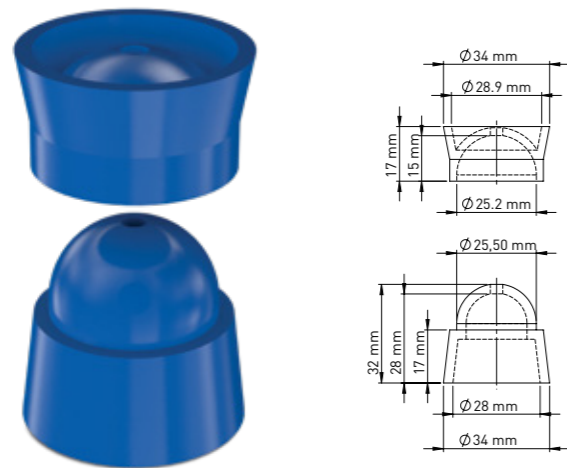

BIG BLUE NOTCH

Can be used for centering parts for plaster molds. Male / Female set made up of two pieces. Mainly for big size molds

Product Code
AK001

Pcs in Box	Box Sizes	Box Weight
2500	41x40x40cm	31,70 kg

SMALL GREEN NOTCH

Can be used for centering parts for plaster molds. Same piece can be used as male and female. Mainly for mold's parts and small size molds.

Product Code
AK012

Pcs in Box	Box Sizes	Box Weight
10,000	40x25x28cm	7,28 kg