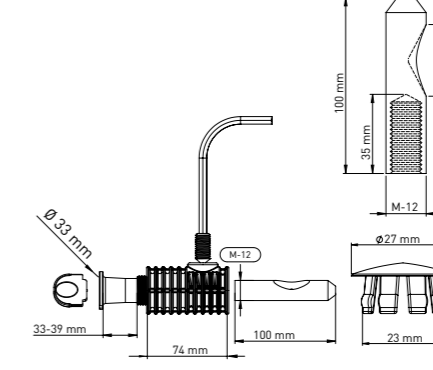

74 mm main body x 2 - Tightening switch x1 - Alian x 1
Stabilation pipe (33 mm-39 mm Tolerance Ø33 mm) x 2
100 mm / 30 mm M12 - Stud bolt x2

Product Code
KM123 33 39 74

Pcs in Box	Box Sizes	Box Weight
30	42x24,5x23cm	18,90 kg