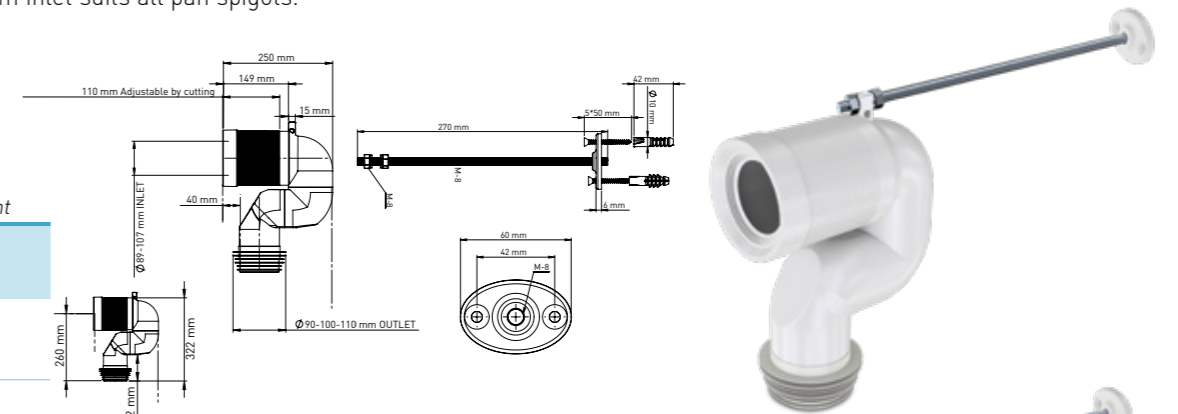

S PAN CONNECTOR ADJUSTABLE BY CUTTING

Can be especially used for back to wall WCs, height is adjustable by cutting, allows WC to sidle up to toilet-wall easily. 89-107 mm inlet suits all pan spigots.

(T-2 90/100/110)

Product Code
PS005 110 090

Pcs in Box	Box Sizes	Box Weight
18	70x40x67cm	14,00 kg

Material
PP+TPE