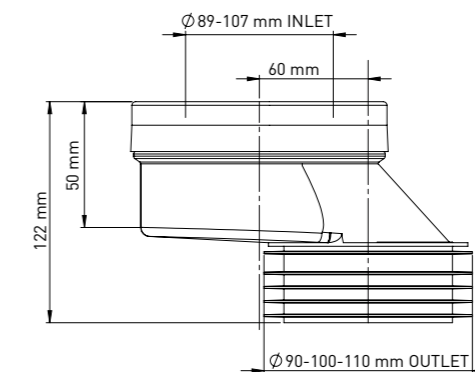

PP WC ECCENTRIC CONNECTOR 60 MM

89-107 mm Inlet x 90 mm/ 100 mm / 110 mm PVC Outlet with 60 mm offset Rigid WC Connector, 89-107 mm inlet suits all pan spigots.

Product Code
PSPP1 060

Pcs in Box	Box Sizes	Box Weight
20	70x35x27cm	6,30 kg

Material
Polypropylene + TPE