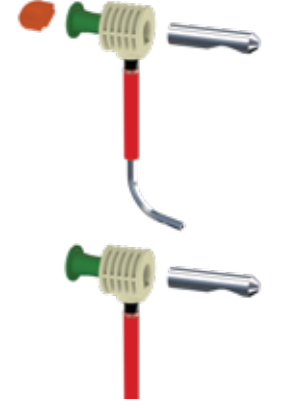

WALLHUNG WC FIXING SET TO FIX THE WALLHUNG WC & BIDET FROM SIDES OR SEAT COVER HOLES

34 mm main body x 2 - Tightening switch x 1 - Alian x 1
Stabilation pipe (30 mm - 36 mm tolerance Ø33 mm) x 2
70 mm - 30 mm M12 stud bolt x 2 - 170 mm plastic pipe x 2

Product Code
KM123 30 36 A

Pcs in Box	Box Sizes	Box Weight
35	42x24,5x23cm	13,50 kg