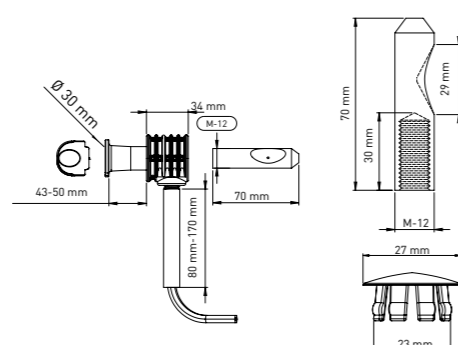

34 mm main body x 2 - Tightening switch x 1 - Alian x 1
Stabilation pipe (43 mm - 50 mm tolerance Ø30 mm) x 2
70 mm - 30 mm M12 stud bolt x 2 - 170 mm plastic pipe x 2

Product Code
KM023 43 50 A

Pcs in Box	Box Sizes	Box Weight
35	42x24,5x23cm	14,10 kg