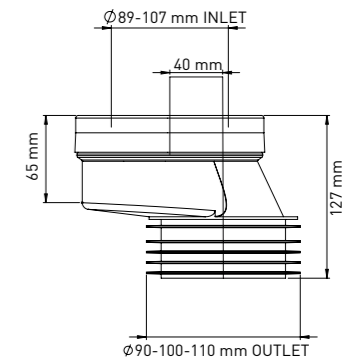

PP WC ECCENTRIC CONNECTOR 40 MM

89-107 mm Inlet x 90 mm/ 100 mm / 110 mm PVC Outlet with 40 mm offset Rigid WC Connector. 89-107 mm inlet suits all pan spigots.

Product Code
PSPP1 040

Pcs in Box	Box Sizes	Box Weight
20	70x35x27cm	5,95 kg

Material
Polypropylene + TPE