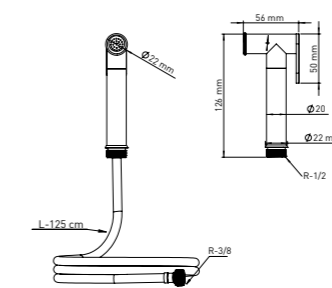

ROUND SHUT-OFF TWISTFREE 125 CM STAINLESS HOSE

BRASS-GOLDEN

Product Code
SHUT-OFF 6-6 6 40

Pcs in Box	Box Sizes	Box Weight
20	42x25x55cm	12,17 kg