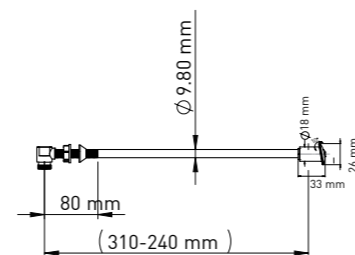

SELF CLEANING PIPE WITH CIRCULAR STAINLESS STEEL (316 L) 10 DEGREES NOZZLE

310 MM

Product Code
TBPVC10A310

Pcs in Box	Box Sizes	Box Weight
350	41x40x40cm	17,00 kg