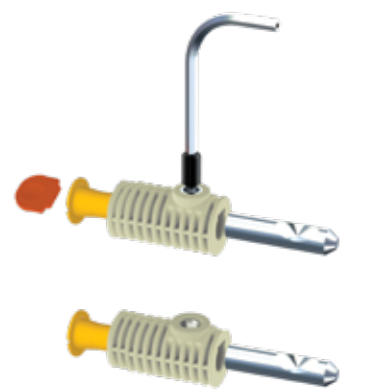

70 mm main body x 2 - Tightening switch x1 - Alian x 1
Stabilation pipe (37 mm-43 mm Tolerance Ø33 mm) x 2
100 mm / 30 mm M12 - Stud bolt x2

Product Code
KM123 37 43 70

Pcs in Box	Box Sizes	Box Weight
35	42x24,5x23cm	18,90 kg