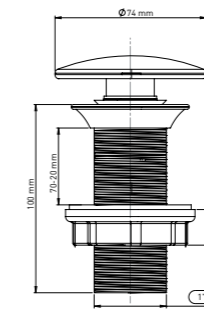

Pcs in Box	Box Sizes
40	52x26x40cm

MATT BLACK COLOR

Product Code  
**CCPS1001140-M-S**

Pcs in Box	Box Sizes
40	52x26x40cm

**BRASS + ZAMAK 75 MM CLICK-CLACK 1-1/4 OUTLET DRAIN**

**WITH OVERFLOW HOLE**

Product Code  
**CCM75114T**