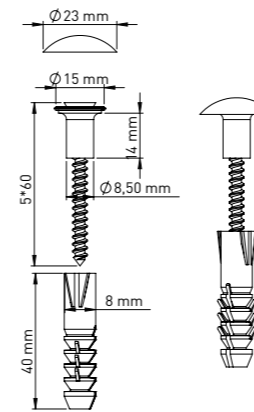

ACCESORIES FIXING KIT 5*60 SPECIAL

STEEL

Product Code
KM024 0 01 1 60

Pcs in Box	Box Sizes	Box Weight
500	40x25x28cm	8,50 kg

2 Pcs 5x60 mm steel screws - 2 pcs wall plugs - 2 pcs chrome color abs caps (round/flat) - 2 pcs plastic grips