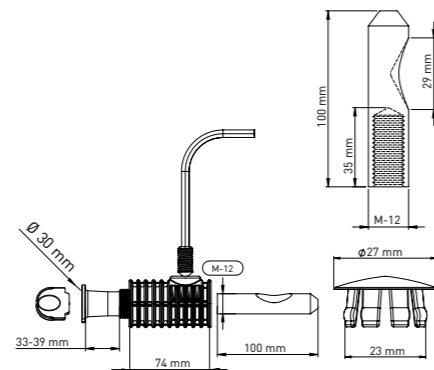

74 mm main body x 2 - Tightening switch x1 - Alian x 1
Stabilation pipe (33 mm-39 mm Tolerance Ø30 mm) x 2
100 mm / 30 mm M12 - Stud bolt x2

Product Code
KM023 33 39 74

Pcs in Box	Box Sizes	Box Weight
30	42x24,5x23cm	18,90 kg