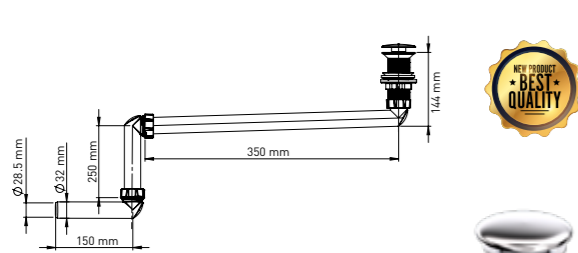

BRONZE CERAMIC WITH OVERFLOW HOLE

Product Code
CCPSBK100114T-BR + PP35-25-15

Pcs in Box	Box Sizes	Box Weight
6	44x34x26cm	3,76 kg