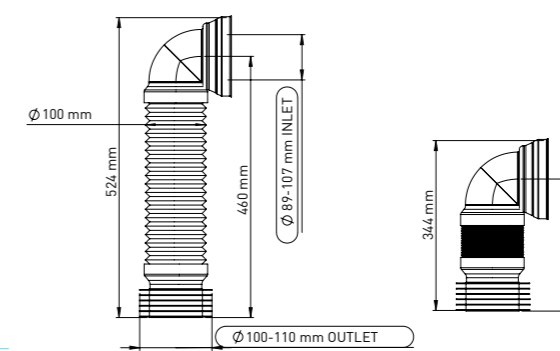

100/460 MM - 100/110 MM

Product Code
PS014 100 460 100 110

Pcs in Box	Box Sizes	Box Weight
30	61x52x42cm	10,74 kg

Material
Polypropylene+TPE+Polyethylene+Steel Wire