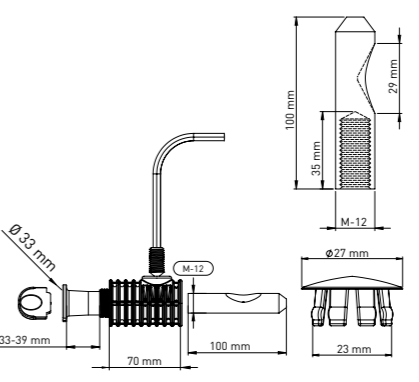

70 mm main body x 2 - Tightening switch x1 - Alian x 1
Stabilation pipe (33 mm-39 mm Tolerance Ø33 mm) x 2
100 mm / 30 mm M12 - Stud bolt x2

Product Code
KM123 33 39 70

Pcs in Box	Box Sizes	Box Weight
35	42x24,5x23cm	18,70 kg