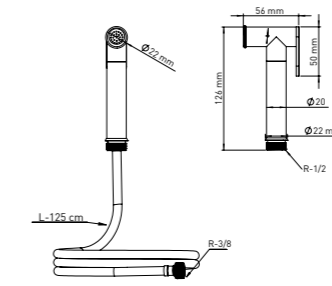

BRASS-CHROME

Product Code
SHUT-OFF 6-7 7 30

Pcs in Box	Box Sizes	Box Weight
20	42x25x55cm	12,17 kg