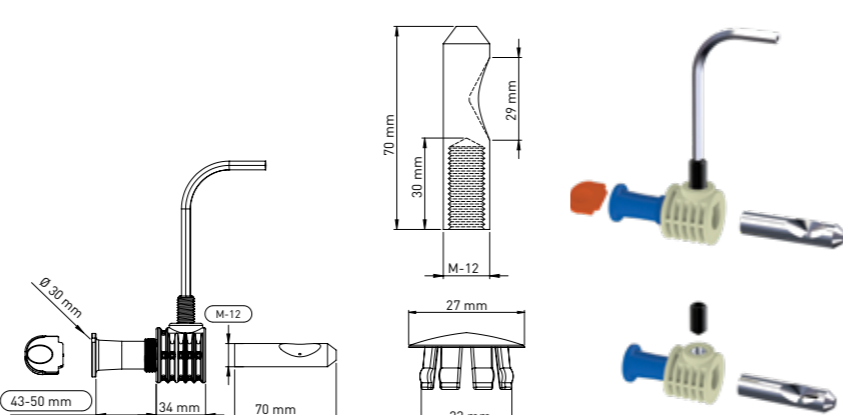

34 mm main body x 2 - Tightening switch x1 - Alian x 1
Stabilation pipe (43 mm-50 mm Tolerance Ø30 mm) x 2
70 mm / 30 mm M12 - Stud bolt x2

Product Code
KM023 43 50 34

Pcs in Box	Box Sizes	Box Weight
50	42x24,5x23cm	15,80 kg