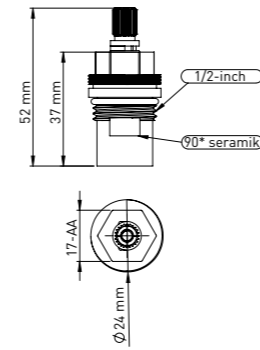

Product Code
BT9000