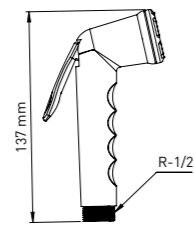

WHITE CHROME

Product Code
SHUT-OFF 1 3 00 L

Pcs in Box	Box Sizes	Box Weight
96	36x32x41cm	11,20 kg