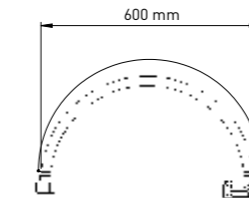

500 MM

Product Code  
**STF-NE 1/2 500 MM**

Pcs in Box	Box Sizes	Box Weight
50	41x25x28cm	5,54 kg

600 MM

Product Code  
**STF-NE 1/2 600 MM**

Pcs in Box	Box Sizes	Box Weight
50	41x25x28cm	6,00 kg

**SELF CLEANING NOZZLE WITH CIRCULAR STAINLESS STEEL (316 L)**