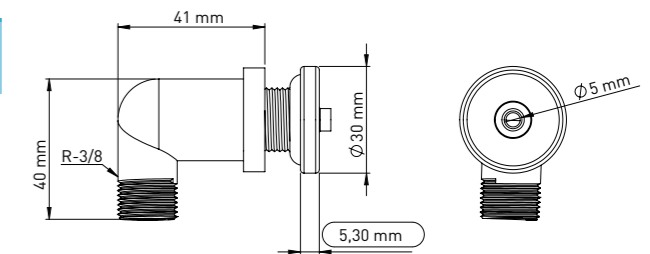

SELF CLEANING NOZZLE WITH CIRCULAR STAINLESS STEEL (316 L)

THREADED 3/8 MALE CONNECTION PIECE

Product Code
STF-EN 3/8

THREADED 1/2 MALE CONNECTION PIECE

Product Code
STF-EN 1/2