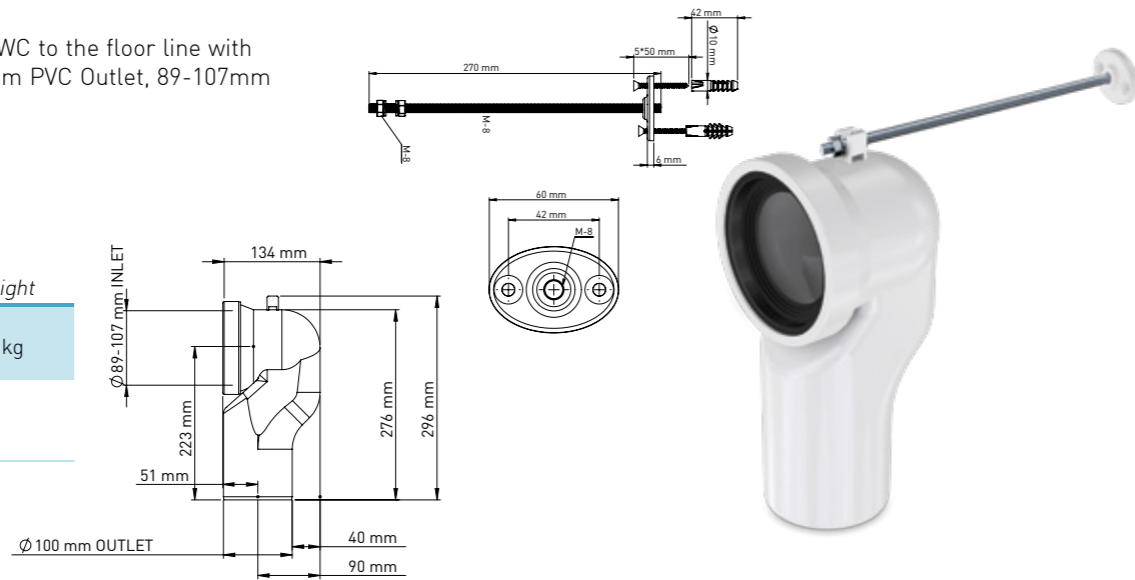

S PAN CONNECTOR

Can be used for connecting P-Trap WC to the floor line with metal components. 100 mm / 110 mm PVC Outlet, 89-107mm inlet suits all pan spigots.

Product Code
PS002 100 000

Pcs in Box	Box Sizes	Box Weight
36	70x40x67cm	17,13 kg

Material
Polypropylene+TPE"

S PAN CONNECTOR ADJUSTABLE BY CUTTING

Can be especially used for back to wall WCs, height is adjustable by cutting, allows WC to sidle up to toilet-wall easily. 87-105 mm inlet suits all pan spigots

(T-4 100/110)

Product Code
PS003 110 100

Pcs in Box	Box Sizes	Box Weight
18	70x40x67cm	14,20 kg

Material
Polypropylene+TPE

S PAN CONNECTOR ADJUSTABLE BY CUTTING

Can be especially used for back to wall WCs, height is adjustable by cutting, allows WC to sidle up to toilet-wall easily. 89-107 mm inlet suits all pan spigots.

(T-2 90/100/110)

Product Code
PS005 110 090

Pcs in Box	Box Sizes	Box Weight
18	70x40x67cm	14,00 kg

Material
PP+TPE

(T-2 100/110)

Product Code
PS005 110 100

Pcs in Box	Box Sizes	Box Weight
18	70x40x67cm	14,00 kg

Material
PP+TPE

S PAN CONNECTOR ADJUSTABLE BY CUTTING

Can be especially used for back to wall WCs, pan is adjustable by cutting till 100 mm, allows WC to sidle up to toilet-wall easily. 89-107 mm inlet suits all pan spigots.

(T-3 90/100/110)

Product Code
PS006 110 090

Pcs in Box	Box Sizes	Box Weight
18	70x40x67cm	13,39 kg

(T-3 100/110)

Product Code
PS006 110 100

Pcs in Box	Box Sizes	Box Weight
18	70x40x67cm	13,39 kg

Material
Polypropylene+TPE