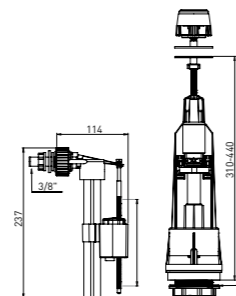

Product Code
TM4193 - 3/8 INLET

Pcs in Box	Box Sizes	Box Weight
20	71x59x33cm	14,00 kg