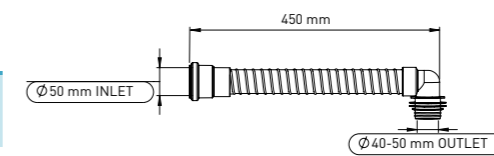

Product Code
PSD15 040 450

Pcs in Sack	Sack Size	Sack Weight
150	150x90x30cm	26,06 kg

Material
Polypropylene+TPE+PVC