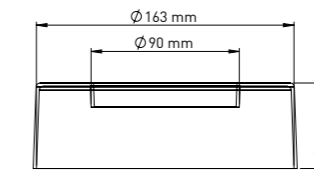

#### 90/163 MM

Product Code  
**PS020 090 163**

Pcs in Box	Box Sizes	Box Weight
54	50x50x34,5cm	5,50 kg

**Material**  
Polypropylene