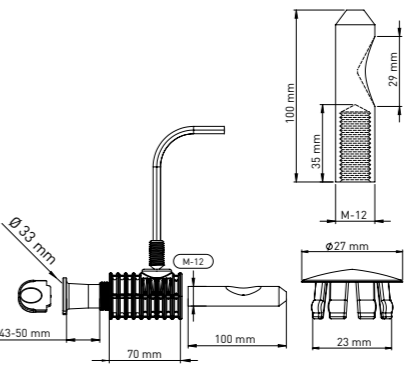

70 mm main body x 2 - Tightening switch x1 - Alian x 1
Stabilation pipe (43 mm-50 mm Tolerance Ø33 mm) x 2
100 mm / 30 mm M12 - Stud bolt x2

Product Code
KM123 43 50 70

Pcs in Box	Box Sizes	Box Weight
35	42x24,5x23cm	19,10 kg