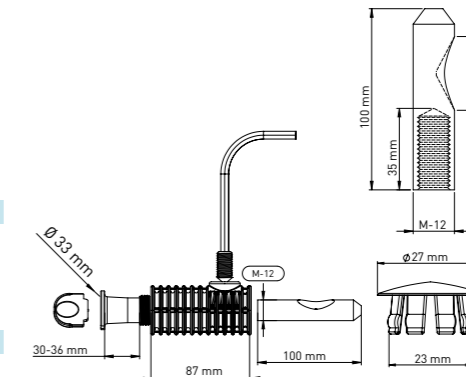

WALLHUNG WC FIXING SET TO FIX THE WALLHUNG WC & BIDET FROM SIDES OR SEAT COVER HOLES

87 mm main body x 2 - Tightening switch x1 - Alian x 1
Stabilation pipe (30 mm-36 mm Tolerance Ø33 mm) x 2
100 mm / 30 mm M12 - Stud bolt x2

Product Code
KM123 30 36 87

Pcs in Box	Box Sizes	Box Weight
25	42x24,5x23cm	14,50 kg