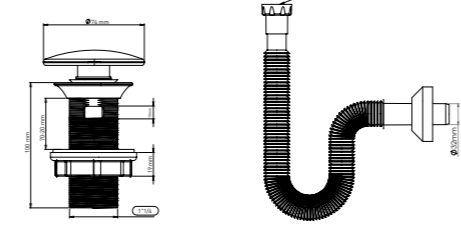

BLACK CERAMIC - WITHOUT OVERFLOW HOLE

Product Code
CCPS1001140-S + TM1200

Pcs in Box	Box Sizes	Box Weight
16	70x35x25cm	6,21 kg