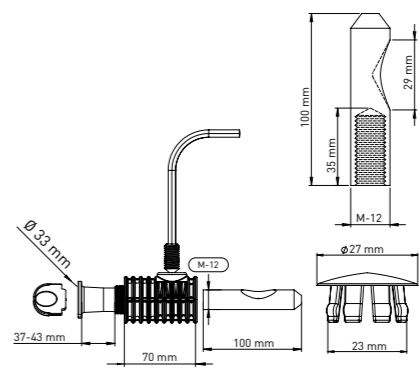

70 mm main body x 2 - Tightening switch x1 - Alian x 1
Stabilation pipe (37 mm-43 mm Tolerance Ø33 mm) x 2
100 mm / 30 mm M12 - Stud bolt x2

Product Code
KM123 37 43 70

Pcs in Box	Box Sizes	Box Weight
35	42x24,5x23cm	18,90 kg