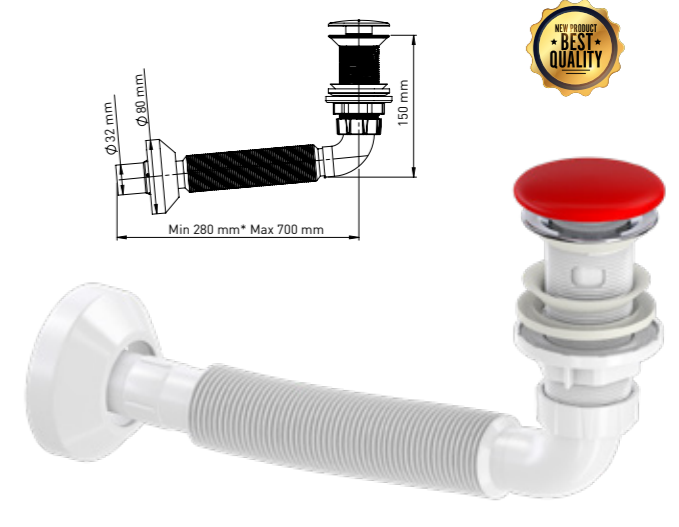

RED CERAMIC
WITH OVERFLOW HOLE

Product Code
CCPS100114T-K + TM1200 D

Pcs in Box	Box Sizes	Box Weight
6	44x34x26cm	3,00 kg