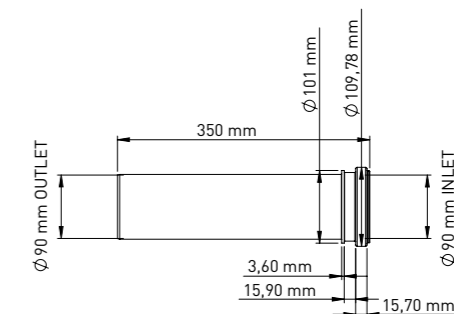

CONCEALED CISTERN Ø90*220 MM WASTE WATER OUTLET PIPE

Ø90*220 MM Waste water outlet pipe for concealed cistern. 89-107mm Inlet suits all pan spigots.

90/220 MM

Product Code
GP001 090 220

Pcs in Box	Box Sizes	Box Weight
20	58x54x23,5cm	6,63 kg

Material
Polypropylene+TPE

90/350 MM

Product Code
GP001 090 350

Pcs in Box	Box Sizes	Box Weight
16	58x54x36,5cm	5,69 kg

Material
Polypropylene + TPE

CONCEALED CISTERN Ø45*180 MM CLEAN WATER PIPE

Ø45*180 Clean water inlet for concealed cistern.

Product Code
GT001 045 180

Pcs in Box	Box Sizes	Box Weight
100	61x52x42cm	7,35 kg

Material
Polypropylene + TPE

CONCEALED CISTERN Ø45*220 MM CLEAN WATER PIPE

Ø45*220 Clean water inlet for concealed cistern.

Product Code
GT001 045 310

Pcs in Box	Box Sizes	Box Weight
100	58x54x36,5cm	11,50 kg

Material
Polypropylene + TPE

CONCEALED CISTERN Ø45*400 MM CLEAN WATER PIPE

Ø45x400 mm Clean Water Pipe

Product Code
GT001 045 400

Pcs in Box	Box Sizes	Box Weight
100	38x59x42cm	13,50 kg

Material
Polypropylene+TPE

CONCEALED CISTERN Ø90*180 MM WASTE WATER EXTENDABLE OUTLET PIPE

Ø100 mm - L:220 mm WC EXTENDABLE PAN CONNECTOR 89-107mm Inlet x 90 mm Extendable WC Connector. 89-107 mm inlet suits all pan spigots. Allows an easy installation of all P-Trap WCs to the wastewater installations.

Product Code
GPK01 090 180 S

Pcs in Box	Box Sizes	Box Weight
20	85x54x19,5cm	5,38 kg

Material
Polypropylene+TPE+Polyethylene+Steel Wire

CONCEALED CISTERN Ø90*350 MM Ø90 WASTE WATER OUTLET STRAIGHT PIPE

Ø90*350 - Ø90 mm outlet Wallhung WC Waste water connector.

Product Code
GPS01 090 350

Pcs in Box	Box Sizes	Box Weight
16	58x54x36,5cm	5,69 kg

Material
Polypropylene+TPE

CONCEALED CISTERN 90/450 MM - 90/100/110 MM EXTENDABLE WASTE WATER PIPE

Product Code
GPK03 090 450

Pcs in Box	Box Sizes	Box Weight
36	70x27x58cm	13,65 kg