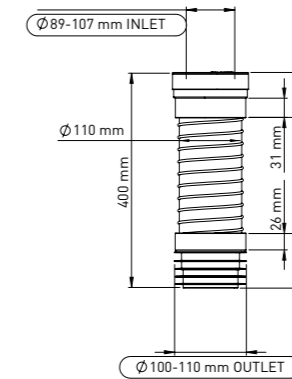

110/400 MM

Product Code
PS010 110 400

Pcs in Box	Box Sizes	Box Weight
20	60x40x47,5cm	10,84 kg

Material
Polypropylene+TPE+PVC