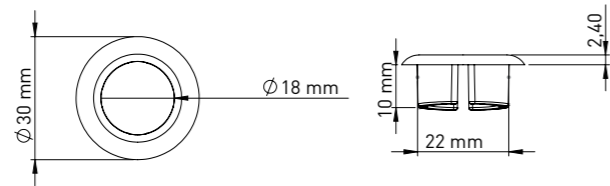

OVERFLOW RING TYPE 1

Product Code
LY001

Pcs in Box	Box Sizes	Box Weight
6000	41x40x40cm	13,25 kg

Material
ABS

OVERFLOW RING TYPE 2

Product Code
LY002

Pcs in Box	Box Sizes	Box Weight
6000	41x40x40cm	14,79 kg

Material
ABS + EVA