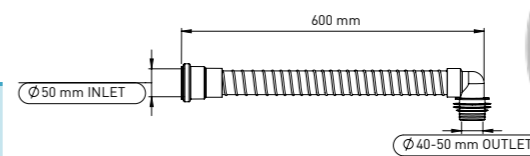

Product Code
PSD15 040 600

Pcs in Sack	Sack Size	Sack Weight
100	150x90x30cm	21,13 kg

Material
Polypropylene+TPE+PVC