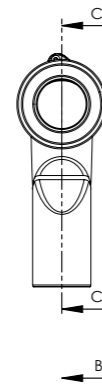

S-PAN CONNECTOR 90 MM

Product Code
PS008 090 090