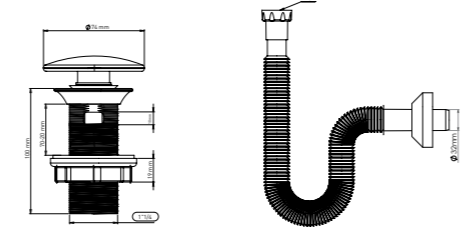

WHITE CERAMIC - WITHOUT OVERFLOW HOLE

Product Code
CCPS1001140-B + TM1200

Pcs in Box	Box Sizes	Box Weight
16	70x35x25cm	6,21 kg