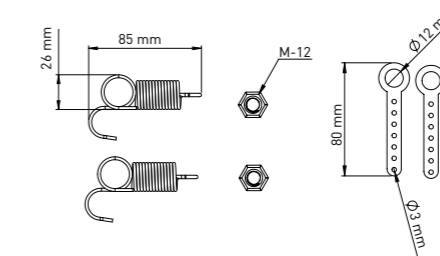

### SEMI PEDESTAL FIXING SET WITH SWITCH

Product Code  
**LM011 030 046**

Pcs in Box	Box Sizes	Box Weight
125	42x24,5x16cm	11,92 kg

Product Code  
**LM011 030 074**

Pcs in Box	Box Sizes	Box Weight
125	42x24,5x16cm	12,74 kg