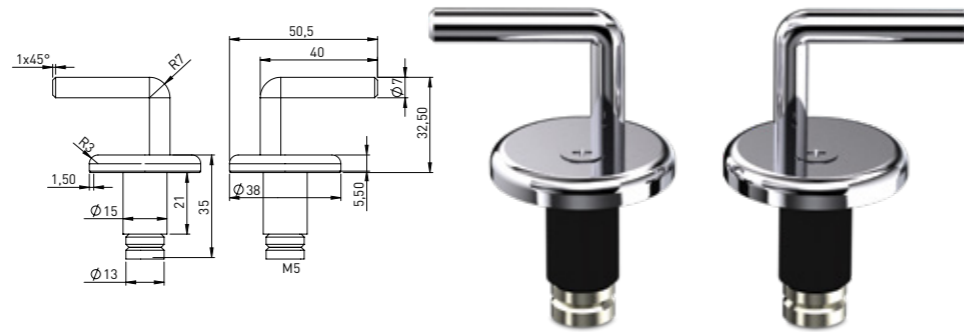

STAINLESS STEEL HINGES FOR SEAT COVERS

FIXING FROM ABOVE

Product Code
TM9010

Pcs in Box	Box Sizes	Box Weight
250	40x25x28cm	25,67 kg

Material
STAINLESS STEEL

FIXING FROM BELOW

Product Code
TM9020

Pcs in Box	Box Sizes	Box Weight
200	40x25x28cm	16,80 kg

Material
STAINLESS STEEL

PLASTIC HINGERS KIT PULL ON UPPER

Product Code
TM9030

Pcs in Box	Box Sizes	Box Weight
150	40x25x28cm	7,70 kg

Material
N6 + STAINLESS STEEL