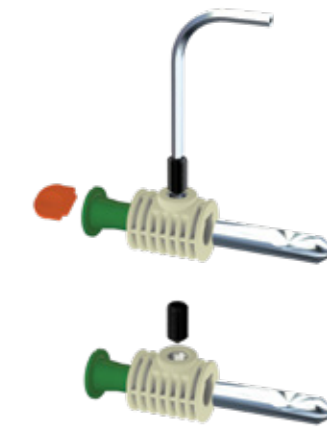

WALLHUNG WC FIXING SET TO FIX THE WALLHUNG WC & BIDET FROM SIDES OR SEAT COVER HOLES

47 mm main body x 2 - Tightening switch x1 - Alian x 1
Stabilation pipe (30 mm-36 mm Tolerance Ø33 mm) x 2
70 mm / 30 mm M12 - Stud bolt x2

Product Code
KM123 30 36 47

Pcs in Box	Box Sizes	Box Weight
40	42x24,5x23cm	13,50 kg