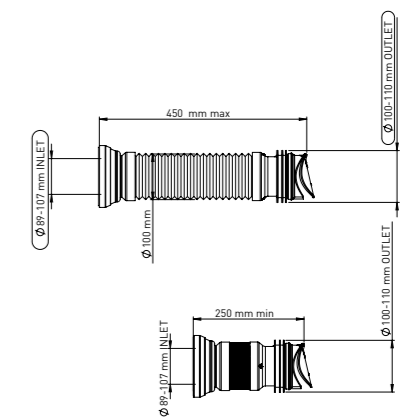

Product Code
PS012 CKV 100 450

Pcs in Box	Box Sizes	Box Weight
30	70x27x58cm	11,80 kg

Material
Polypropylene+TPE+Polyethylene+Steel Wire