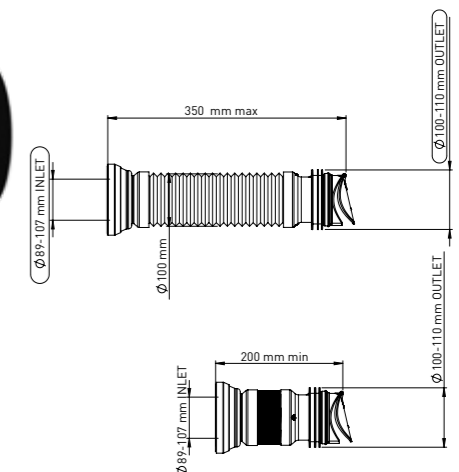

EXTENDABLE WC PAN CONNECTOR 100/350 MM WITH ANTI CROSS-FLOW AND RODENT BARRIER VALVE

Product Code
PS012 CKV 100 350

Pcs in Box	Box Sizes	Box Weight
30	70x22x58cm	10,70 kg

Material
Polypropylene+TPE+Polyethylene+Steel Wire