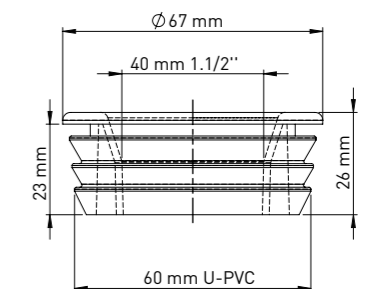

U-PVC 60 MM X 40 MM (1 1/2") SIPHON ADAPTING SEAL

SIPHON ADAPTOR GASKET - 60 MM X 40 MM (1 1/2") Gasket of water inlet especially for single piece WCs and single back to wall WCs. Can also be used as siphon adapting gasket for U-PVC pipe.

Product Code
ADP008 060 112

Pcs in Box	Box Sizes	Box Weight
400	41x40x40cm	15,27 kg

Material
TPE