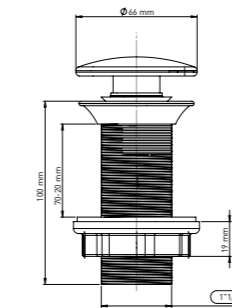

Product Code  
**CCP100114T**

Pcs in Box	Box Sizes
40	52x26x40cm

**WITHOUT OVERFLOW HOLE**

Product Code  
**CCP1001140**

Pcs in Box	Box Sizes
40	52x26x40cm

CLICK CLACK DRAINS 1.1/4 HOLE 1-1/4 Ø32 SIPHON WITH PLASTIC NUT