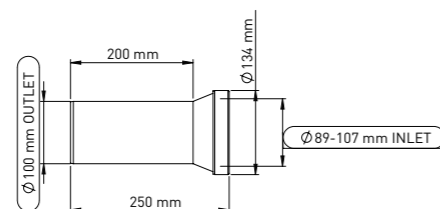

100/250 MM

Product Code
PS004 100 250

Pcs in Box	Box Sizes	Box Weight
16	58x54x26,5cm	5,80 kg

Material
Polypropylene + TPE