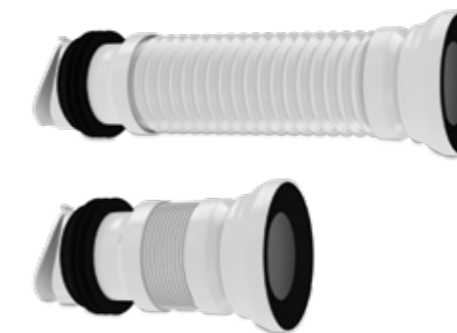

EXTENDABLE WC PAN CONNECTOR 100/350 MM WITH ANTI CROSS-FLOW AND RODENT BARRIER VALVE

Product Code
PS012 CKV 100 350

Pcs in Box	Box Sizes	Box Weight
30	70x22x58cm	10,70 kg

Material
Polypropylene+TPE+Polyethylene+Steel Wire