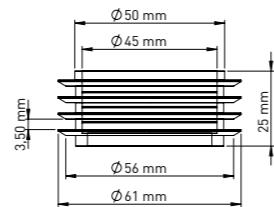

CONCEALED CISTERN CLEAN WATER ENTRY GASKET

Gasket of clean water inlet for concealed cistern.

Product Code
GTC01 045 000

Pcs in Box	Box Sizes	Box Weight
100	42x24,5x16cm	1,67 kg

Material
TPE

CONCEALED CISTERN WASTE WATER OUTLET GASKET 90 MM

Concealed cistern waste water outlet gasket

Product Code
GPC02 090 000

Pcs in Box	Box Sizes	Box Weight
100	42x24,5x16cm	0,90 kg

Material
TPE