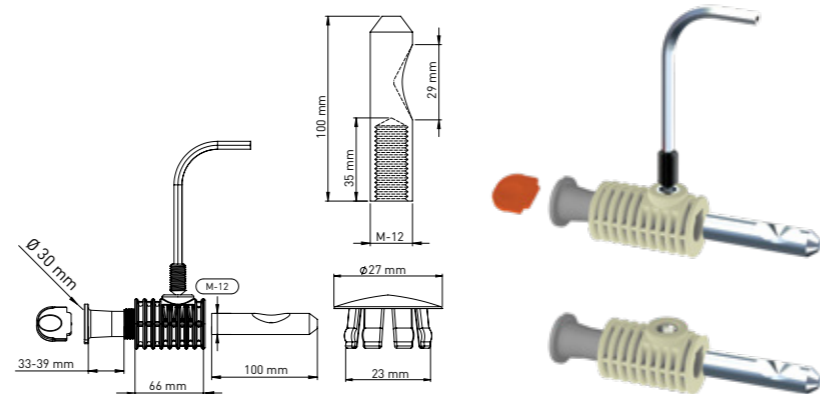

66 mm main body x 2 - Tightening switch x1 - Alian x 1
Stabilation pipe (33 mm-39 mm Tolerance Ø30 mm) x 2
100 mm / 30 mm M12 - Stud bolt x2

Product Code
KM023 33 39 66

Pcs in Box	Box Sizes	Box Weight
35	42x24,5x23cm	16,90 kg