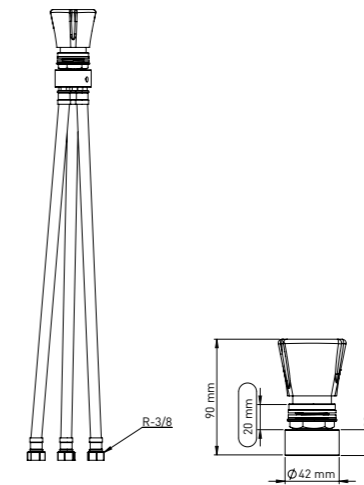

BUILT-IN TAPS FOR BACK TO WALL CLOSET (WITH SELF CLEANING PIPE AND CISTERN INTERNAL MECHANISM CONNECTIONS)

Product Code
BT2010

Pcs in Box	Box Sizes	Box Weight
50	52x26x40cm	28,60 kg