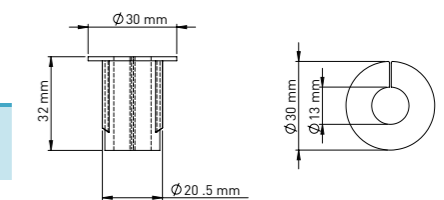

HOSE PASS TOOL

Product Code
SG004

Pcs in Box	Box Sizes	Box Weight
1250	40x25x28cm	5,73 kg