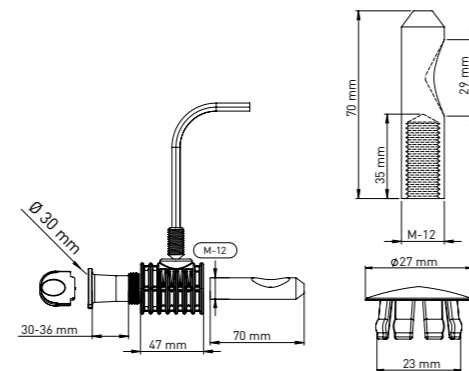

WALLHUNG WC FIXING SET TO FIX THE WALLHUNG WC & BIDET FROM THE SEAT COVER HOLES

47 mm main body x 2 - Tightening switch x 1 - Alian x 1
Stabilation pipe (30 mm - 36 mm Tolerance Ø30 mm) x 2
70 mm / 30 mm M12 - Stud bolt x2

Product Code
KM023 30 36 47

Pcs in Box	Box Sizes	Box Weight
40	42x24,5x23cm	13,50 kg