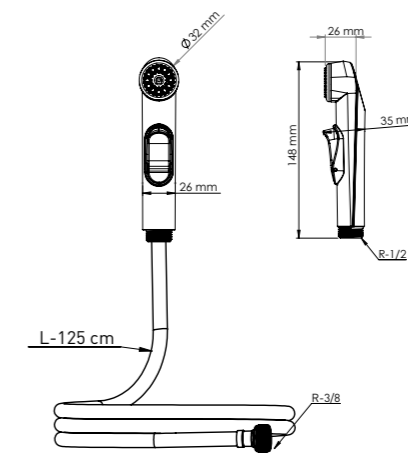

ABS-MATT BLACK

Product Code  
**SHUT-OFF 2 8 20 L**

Pcs in Box	Box Sizes	Box Weight
24	36x32x41cm	8,770 kg

SHUT-OFF TWISTFREE 125 CM WHITE FLEXIBLE HOSE

ABS WHITE

Product Code  
**SHUT-OFF 2-1 5 10**

Pcs in Box	Box Sizes	Box Weight
24	36x32x50cm	7,90 kg