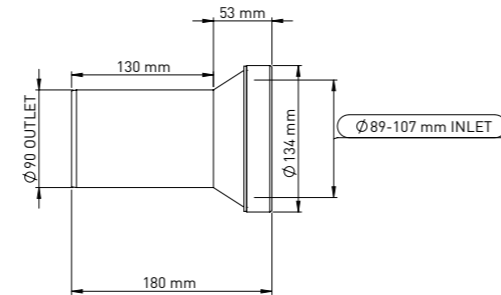

90/180 MM

Product Code
PS004 090 180

Pcs in Box	Box Sizes	Box Weight
16	58x54x19,5cm	4,14 kg

Material
Polypropylene + TPE