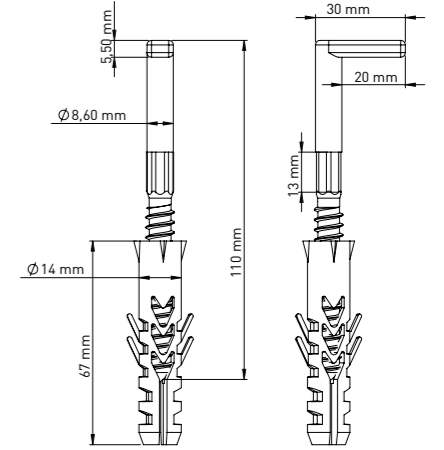

WATER HEATER FIXING SET

Product Code
LM017 000 090

Pcs in Box	Box Sizes	Box Weight
100	42x24,5x13cm	10,6 kg