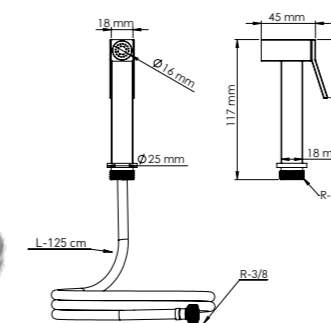

BRASS-CHROME

Product Code
SHUT-OFF 7-7 7 30

Pcs in Box	Box Sizes	Box Weight
20	45x25x55cm	11,97 kg