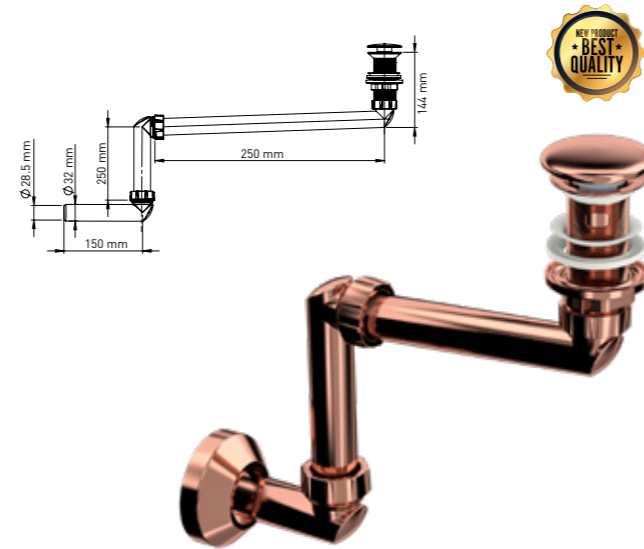

CLICK CLACK DRAIN 1.1/4" PLASTIC BODY HOLE WITH SILICONE CHECK VALVE + ADJUSTABLE WASTE WATER TRAP (25-25-15 CM)

BRONZE CERAMIC WITHOUT OVERFLOW HOLE

Product Code
CCPSBK1001140-BR + PP25-25-15

Pcs in Box	Box Sizes	Box Weight
6	44x34x26cm	3,60 kg