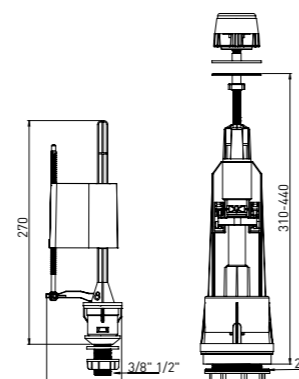

Product Code
TM4151M - 1/2 INLET
TM4151M.1 - 3/8 INLET

Pcs in Box	Box Sizes	Box Weight
20	71x59x33cm	13,08 kg