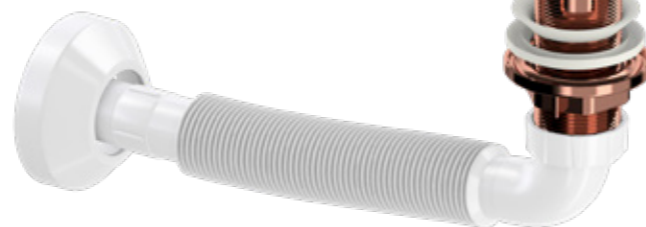

**BRONZE CERAMIC  
WITH OVERFLOW HOLE**

Product Code  
**CCPSBK100114T-BR + TM1200 D**

Pcs in Box	Box Sizes	Box Weight
6	44x34x26cm	3,00 kg

CLICK CLACK DRAIN 1.1/4" PLASTIC BODY HOLE WITH SILICONE CHECK VALVE + ADJUSTABLE WASTE WATER TRAP (25-25-15 CM)