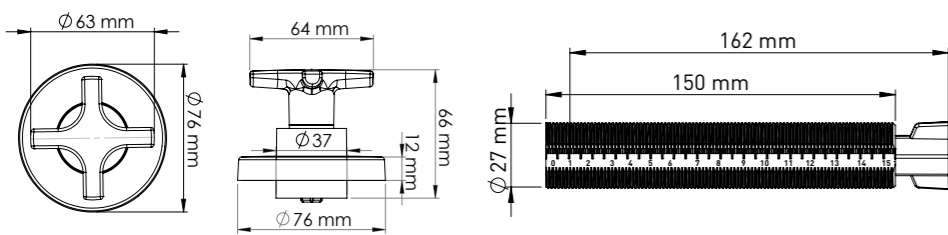

Product Code
BT5050

Pcs in Box	Box Sizes	Box Weight
20	37x45x32 cm	5,00 kg