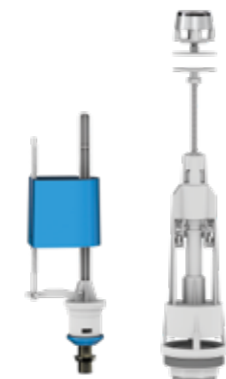

Product Code
TM4151M - 1/2 INLET
TM4151M.1 - 3/8 INLET

Pcs in Box	Box Sizes	Box Weight
20	71x59x33cm	13,08 kg