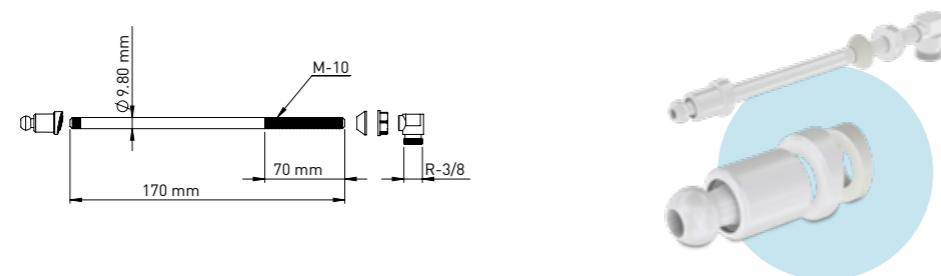

290 MM

Product Code  
**TBPLS2A290**

Pcs in Box	Box Sizes	Box Weight
400	41x40x40cm	11,42 kg

170 MM

Product Code  
**TBPLS2A170**

Pcs in Box	Box Sizes	Box Weight
650	41x40x40cm	13,43 kg