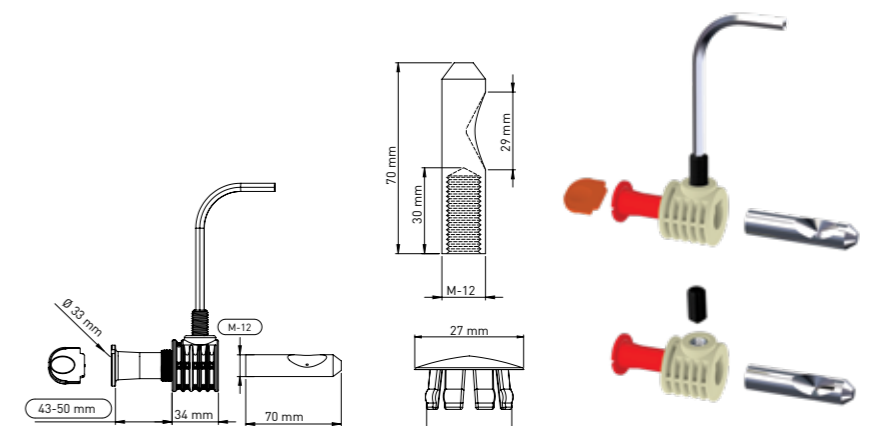

34 mm main body x 2 - Tightening switch x1 - Alian x 1
Stabilation pipe (43 mm-50 mm Tolerance Ø33 mm) x 2
70 mm / 30 mm M12 - Stud bolt x2

Product Code
KM123 43 50 34

Pcs in Box	Box Sizes	Box Weight
50	42x24,5x23cm	15,80 kg