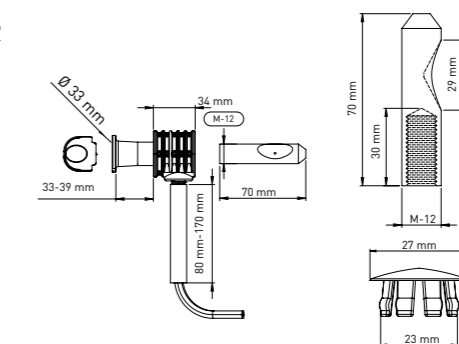

34 mm main body x 2 - Tightening switch x 1 - Alian x 1
Stabilation pipe (33 mm - 39 mm tolerance Ø33 mm) x 2
70 mm - 30 mm M12 stud bolt x 2 - 170 mm plastic pipe x 2

Product Code
KM123 33 39 A

Pcs in Box	Box Sizes	Box Weight
35	42x24,5x23cm	13,70 kg