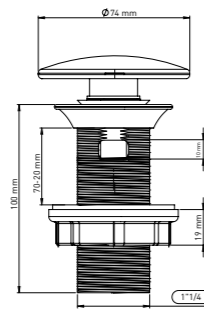

RED COLOR

Product Code
CCPS100114T-K

Pcs in Box	Box Sizes
40	52x26x40cm