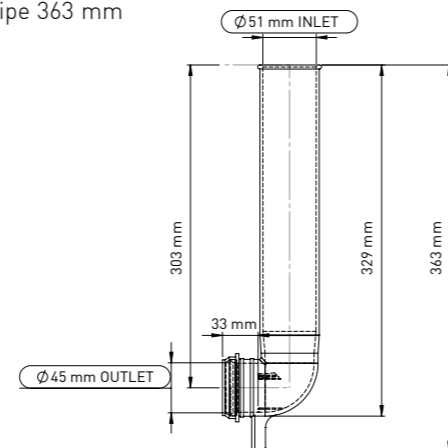

### Ø50x90° CONCEALED CISTERN CLEAN WATER ELBOW 253 mm

Ø50x90° Concealed cistern clean water elbow pipe 253 mm

Product Code  
**GT001 045 253**

Pcs in Box	Box Sizes
70	47x38x52cm

**Material**  
Polypropylene + SBR

### Ø50x90° CONCEALED CISTERN CLEAN WATER ELBOW 308 mm

Ø50x90° Concealed cistern clean water elbow pipe 308 mm

Product Code  
**GT001 045 308**

Pcs in Box	Box Sizes
60	47x38x52cm

**Material**  
Polypropylene + SBR

### Ø50x90° CONCEALED CISTERN CLEAN WATER ELBOW 363 mm

Ø50x90° Concealed cistern clean water elbow pipe 363 mm

Product Code  
**GT001 045 363**

Pcs in Box	Box Sizes
50	47x38x52cm

**Material**  
Polypropylene + SBR