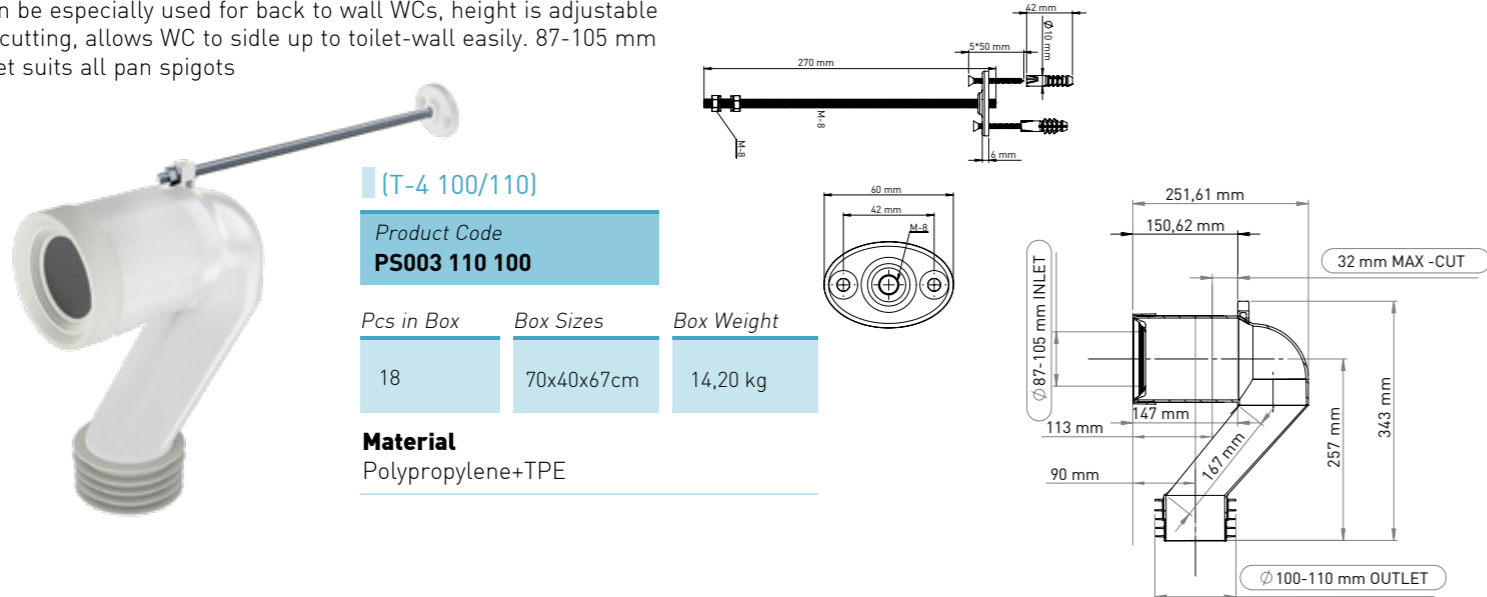

S PAN CONNECTOR ADJUSTABLE BY CUTTING

Can be especially used for back to wall WCs, height is adjustable by cutting, allows WC to sidle up to toilet-wall easily. 87-105 mm inlet suits all pan spigots

(T-4 100/110)

Product Code
PS003 110 100

Pcs in Box	Box Sizes	Box Weight
18	70x40x67cm	14,20 kg

Material
Polypropylene+TPE