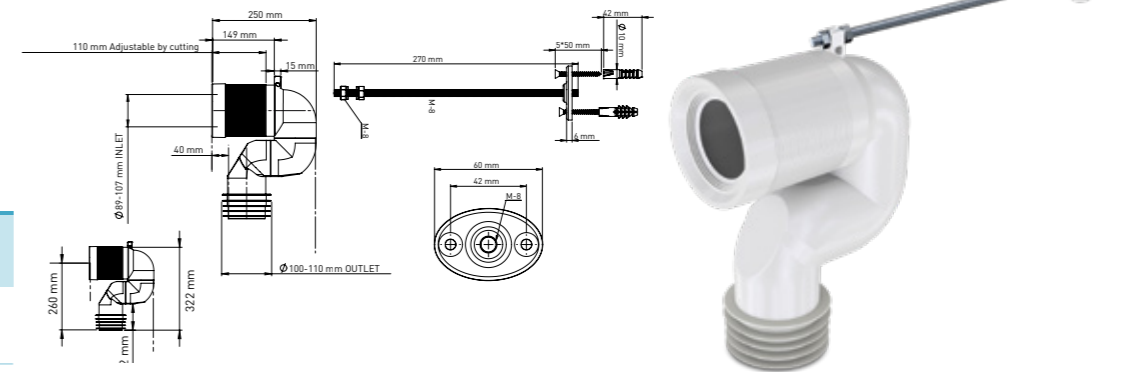

(T-2 100/110)

Product Code
PS005 110 100

Pcs in Box	Box Sizes	Box Weight
18	70x40x67cm	14,00 kg

Material
PP+TPE