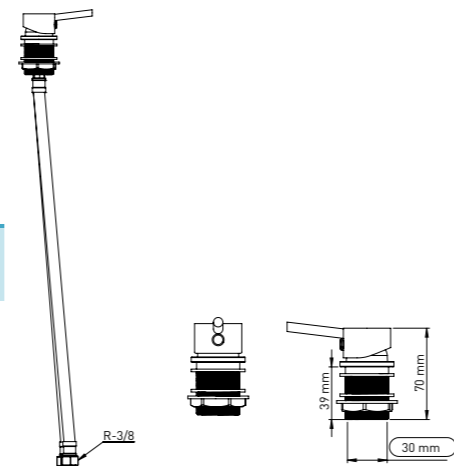

BUILT-IN CLOSET TAPS WITH COLD WATER CARTRIDGE SIDE FIXING

Product Code
BTOS1020

Pcs in Box	Box Sizes	Box Weight
50	52x26x40cm	15,10 kg