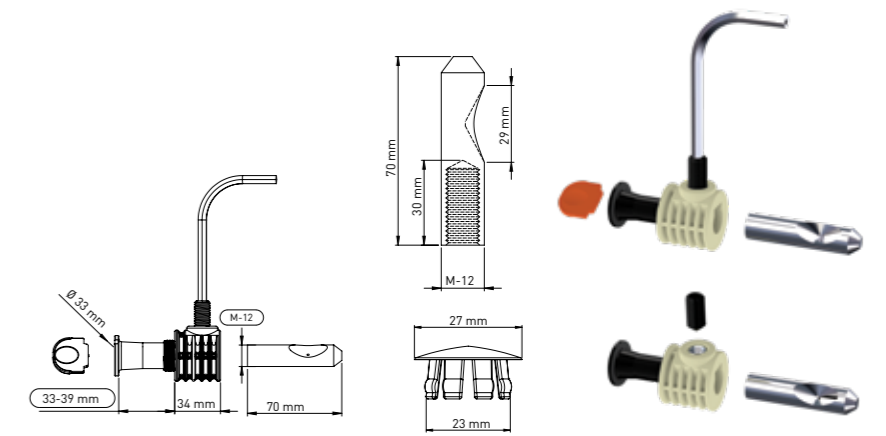

34 mm main body x 2 - Tightening switch x1 - Alian x 1
Stabilation pipe (33 mm-39 mm Tolerance Ø33 mm) x 2
70 mm / 30 mm M12 - Stud bolt x2

Product Code
KM123 33 39 34

Pcs in Box	Box Sizes	Box Weight
50	42x24,5x23cm	15,35 kg