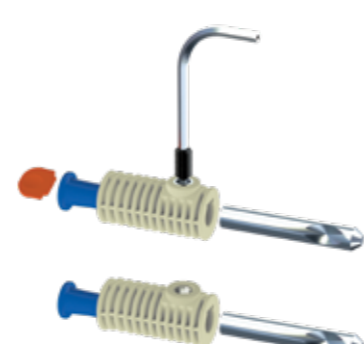

74 mm main body x 2 - Tightening switch x 1 - Alian x 1
Stabilation pipe (43 mm - 50 mm Tolerance Ø30 mm) x 2
100 mm / 30 mm M12 - stud bolt x2

Product Code
KM023 43 50 74

Pcs in Box	Box Sizes	Box Weight
30	42x24,5x23cm	19,30 kg