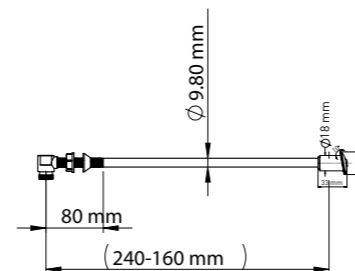

240 MM

Product Code
TBPVC10A240

Pcs in Box	Box Sizes	Box Weight
400	41x40x40cm	19,00 kg