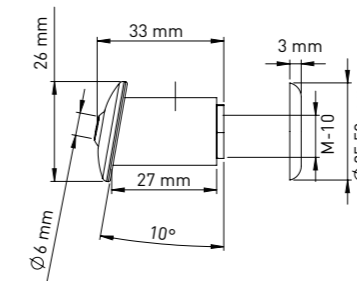

10 DEGREES

Product Code
ZZ034

Pcs in Box	Box Sizes	Box Weight
1000	40x25x28cm	13,10 kg