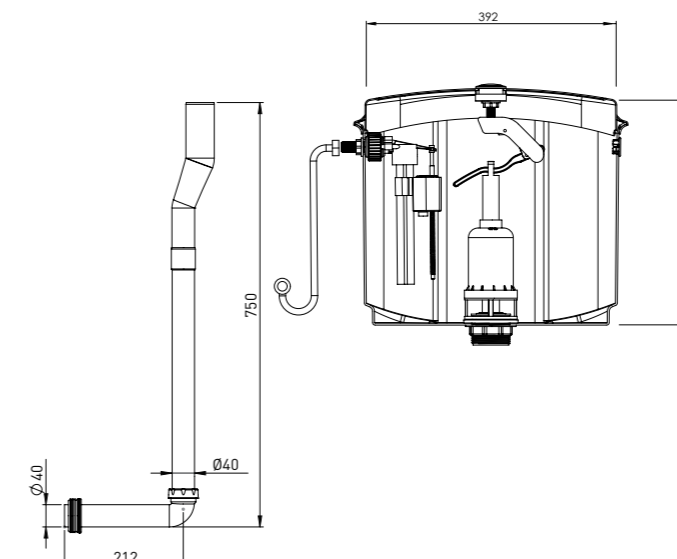

EASY PUSH MODEL FLUSH TANK WITH PIPES (PUSH MECHANISM) 9 LT WATER STORAGE TANK, PUSH MODEL WITH PIPES 75 CM

Product Code
TM4090 + 7030

Pcs in Box	Box Sizes	Box Weight
5	78x48x41cm	14,37 kg