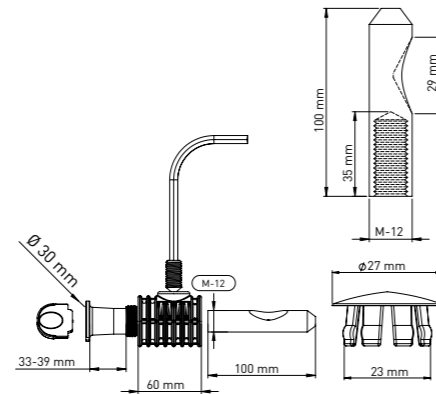

60 mm main body x 2 - Tightening switch x1 - Alian x 1
Stabilation pipe (33 mm-39 mm Tolerance Ø30 mm) x 2
100 mm / 30 mm M12 - Stud bolt x2

Product Code
KM023 33 39 60

Pcs in Box	Box Sizes	Box Weight
35	42x24,5x23cm	16,40 kg