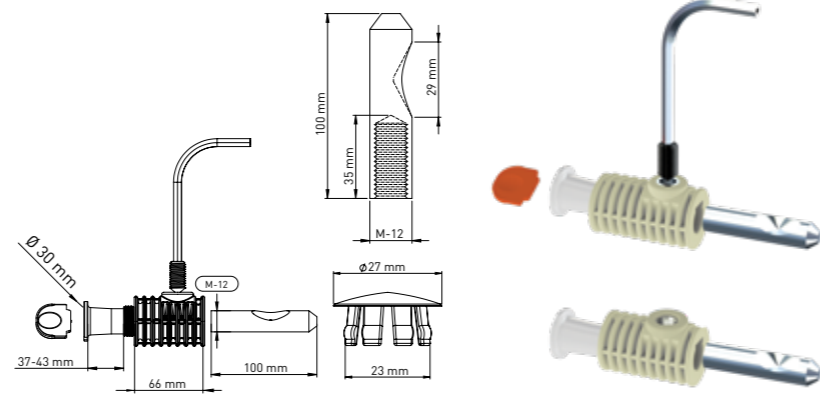

66 mm Main body x 2 - Tightening switch x1 - Alian x 1
Stabilation pipe (37 mm-43 mm Tolerance Ø30 mm) x 2
100 mm / 30 mm M12 - Stud bolt x2

Product Code
KM023 37 43 66

Pcs in Box	Box Sizes	Box Weight
35	42x24,5x23cm	17,10 kg