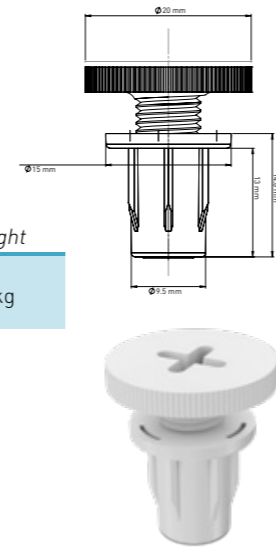

DIAMETER 9,5 MM

Product Code
ZZ031

Pcs in Box	Box Sizes	Box Weight
7000	40x25x28cm	10,70 kg