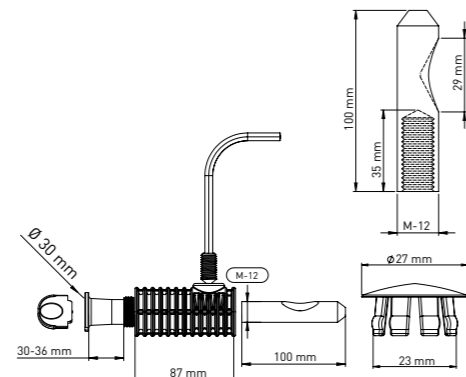

WALLHUNG WC FIXING SET TO FIX THE WALLHUNG WC & BIDET FROM THE SEAT COVER HOLES

87 mm main body x 2 - Tightening switch x 1 - Alian x 1
Stabilation pipe (30 mm - 36 mm tolerance Ø30 mm) x 2
100 mm / 30 mm M12 - stud bolt x2

Product Code
KM023 30 36 87

Pcs in Box	Box Sizes	Box Weight
25	42x24,5x23cm	14,50 kg