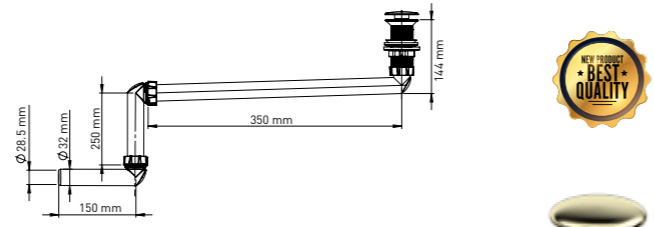

SILVER CERAMIC WITH OVERFLOW HOLE

Product Code
CCPSKK100114T-G + PP35-25-15

Pcs in Box	Box Sizes	Box Weight
6	44x34x26cm	3,76 kg

GOLDEN CERAMIC WITHOUT OVERFLOW HOLE

Product Code
CCPSAK1001140-A + PP35-25-15

Pcs in Box	Box Sizes	Box Weight
6	44x34x26cm	3,76 kg