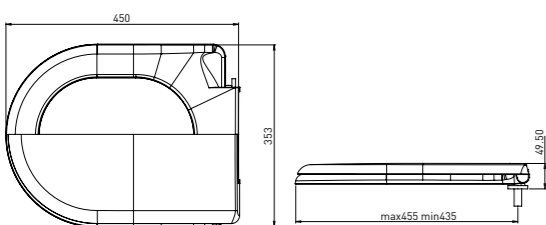

GALA SEAT COVER PLASTIC - WHITE

Product Code
TM2030

Pcs in Box	Box Sizes	Box Weight
10	54x38,5x46cm	17,10 kg

Material
PP