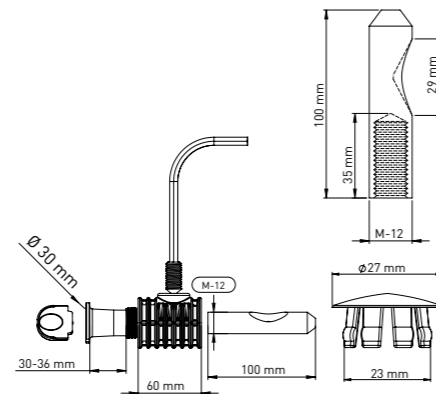

WALLHUNG WC FIXING SET TO FIX THE WALLHUNG WC & BIDET FROM THE SEAT COVER HOLES

60 mm main body x 2 - Tightening switch x1 - Alian x 1
Stabilation pipe (30 mm-36 mm Tolerance Ø30 mm) x 2
100 mm / 30 mm M12 - Stud bolt x2

Product Code
KM023 30 36 60

Pcs in Box	Box Sizes	Box Weight
35	42x24,5x23cm	16,20 kg