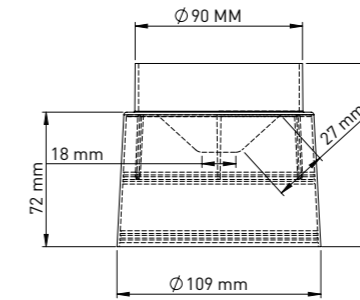

Ø90 CONCEALED CISTERN STOPPER

Ø90 mm Stopper for concealed cistern.

Product Code
GP002 090

Pcs in Box	Box Sizes	Box Weight
144	47x38x52cm	8,47 kg

Material
Polypropylene

CONCEALED CISTERN M12 CONICAL BUSH & STOPPER

Product Code
GR001 012

Pcs in Box	Box Sizes	Box Weight
100	42x24,5x23cm	6,50 kg

Material
Polypropylene