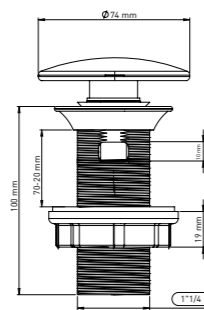

MATT BLACK COLOR

Product Code
CCPS100114T-M-S

Pcs in Box	Box Sizes
40	52x26x40cm