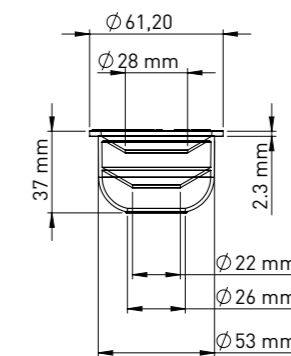

U-PVC 48 MM X 25 MM (1") SIPHON ADAPTING SEAL

SIPHON ADAPTOR GASKET - 48 MM X 25 MM (1") Gasket to adaptor siphons. Can also be used as siphon adapting gasket for U-PVC pipe.

Product Code
ADP005 040 025

Pcs in Box	Box Sizes	Box Weight
400	41x40x40cm	8,52 kg

Material
TPE