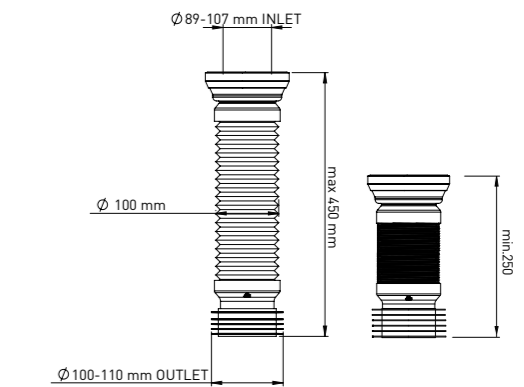

100/450 MM - 100/110 MM

Product Code
PS012 100 450 100 110

Pcs in Box	Box Sizes	Box Weight
30	70x27x58cm	11,80 kg

Material
Polypropylene+TPE+Polyethylene+Steel Wire