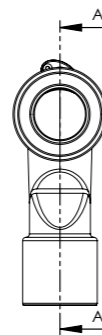

S-PAN CONNECTOR 110 MM

Product Code
PS008 090 110