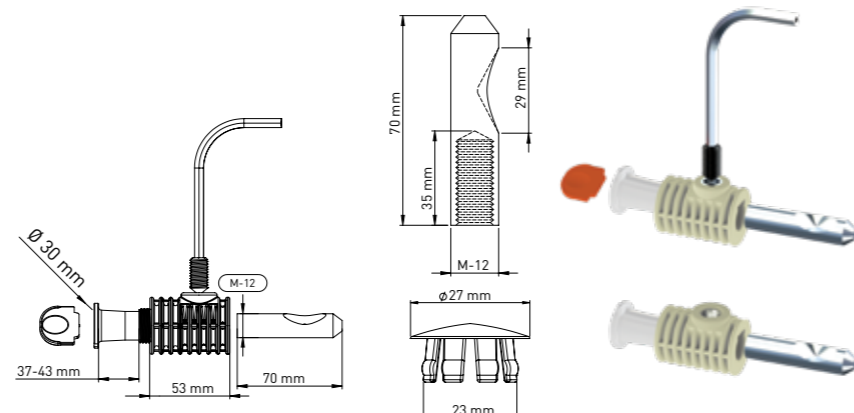

53 mm main body x 2 - Tightening switch x1 - Alian x 1
Stabilation pipe (37 mm-43 mm Tolerance Ø30 mm) x 2
70 mm / 30 mm M12 - Stud bolt x2

Product Code
KM023 37 43 53

Pcs in Box	Box Sizes	Box Weight
35	42x24,5x23cm	15,60 kg