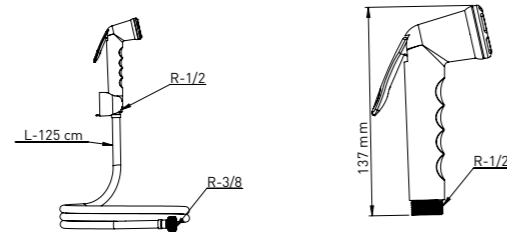

ABS-CHROME

Product Code
SHUT-OFF 3 3 30 L

Pcs in Box	Box Sizes	Box Weight
24	36x32x41cm	8,770 kg

ABS-GOLDEN

Product Code
SHUT-OFF 4 4 40 L

Pcs in Box	Box Sizes	Box Weight
24	36x32x41cm	8,770 kg