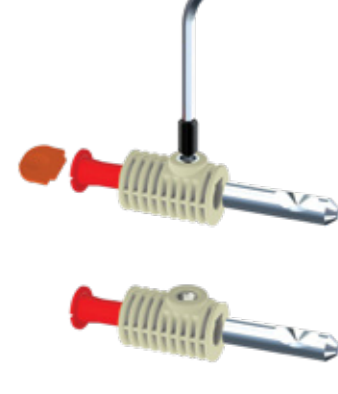

60 mm main body x 2 - Tightening switch x1 - Alian x 1
Stabilation pipe (43 mm-50 mm Tolerance Ø33 mm) x 2
100 mm / 30 mm M12 - Stud bolt x2

Product Code
KM123 43 50 60

Pcs in Box	Box Sizes	Box Weight
35	42x24,5x23cm	16,80 kg