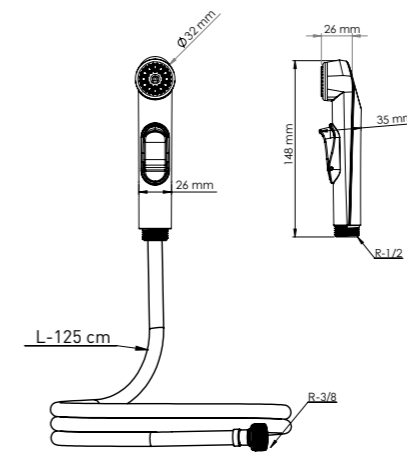

SHUT-OFF TWISTFREE 125 CM WHITE FLEXIBLE HOSE

ABS WHITE

Product Code
SHUT-OFF 2-1 5 10

Pcs in Box	Box Sizes	Box Weight
24	36x32x50cm	7,90 kg