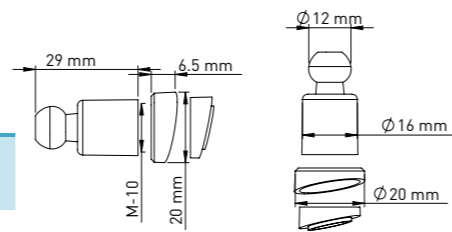

CHROME NOZZLE SET TYPE 4

Product Code
ZZ012

Pcs in Box	Box Sizes	Box Weight
750	40x25x28cm	5,55 kg