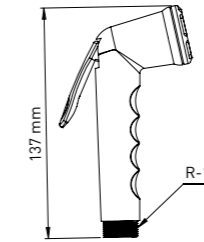

SHUT OFF HAND SHOWER

COMPLETE CHROME

Product Code
SHUT-OFF 3 3 00 L

Pcs in Box	Box Sizes	Box Weight
96	36x32x41cm	9,12 kg