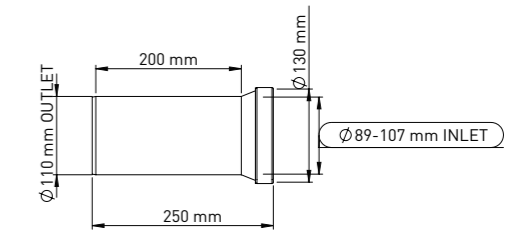

110/250 MM

Product Code
PS004 110 250

Pcs in Box	Box Sizes	Box Weight
16	58x54x26,5cm	5,85 kg

Material
Polypropylene + TPE