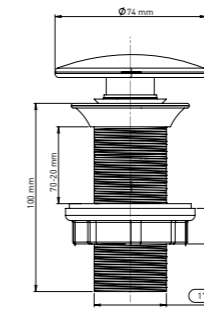

CERAMIC COVERED 100 MM CLICK-CLACK 1-1/4 OUTLET DRAIN WITHOUT OVERFLOW HOLE

WHITE COLOR

Product Code
CCPS1001140-B

Pcs in Box	Box Sizes
40	52x26x40cm