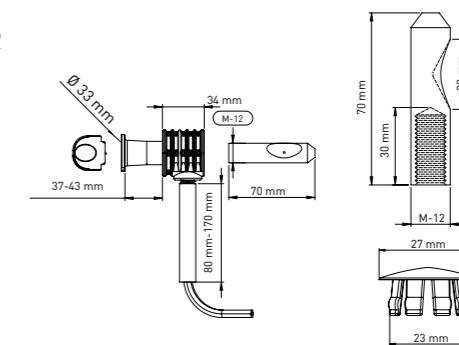

34 mm main body x 2 - Tightening switch x 1 - Alian x 1
Stabilation pipe (37 mm - 43 mm tolerance Ø33 mm) x 2
70 mm - 30 mm M12 stud bolt x 2 - 170 mm plastic pipe x 2

Product Code
KM123 37 43 A

Pcs in Box	Box Sizes	Box Weight
35	42x24,5x23cm	13,90 kg