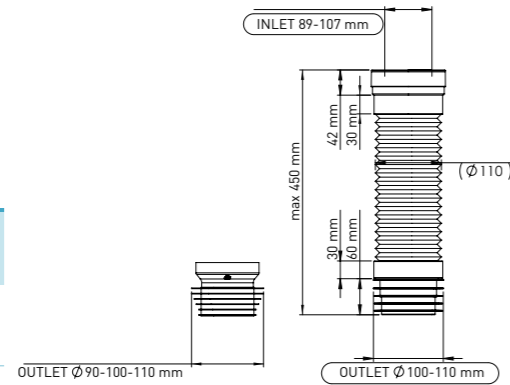

EXTENDABLE WC PAN CONNECTOR 110/450 & 110/550

89-107 mm inlet x 100 mm / 110 mm Extendable WC Connector. 89-107 mm inlet suits all pan spigots. Allows an easy installation of all P-Trap WCs to the wastewater installations.

110/450 MM

Product Code
PS018 110 450

Pcs in Box	Box Sizes	Box Weight
30	70x27x58cm	13,68 kg

Material
Polypropylene+TPE+Polyethylene+Steel Wire