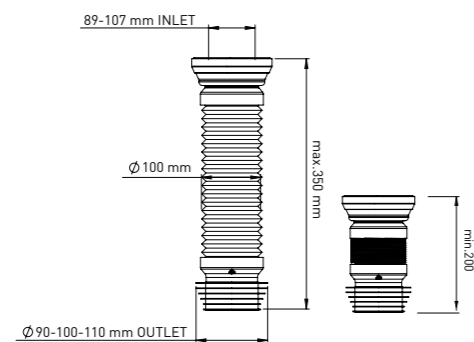

100/350 MM - 90/100/110 MM

Product Code
PS012 100 350 90 110

Pcs in Box	Box Sizes	Box Weight
30	70x22x58cm	10,70 kg

Material
Polypropylene+TPE+Polyethylene+Steel Wire