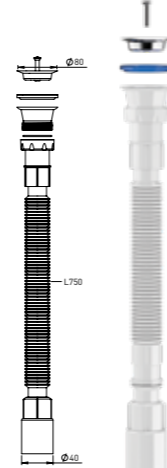

1-1/2 FLEXIBLE SIPHON Ø40 - 304 QUALITY

Ø40 - 80 MM

Product Code
TM1240

Pcs in Box	Box Sizes	Box Weight
75	42,5x37,5x61cm	12,21 kg