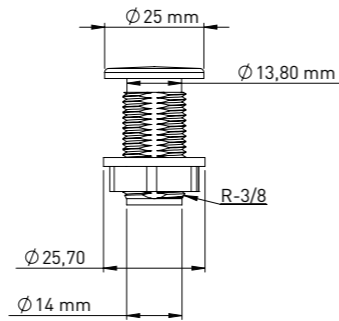

PLUG WITH SEAL 25*35

CHROME
SCREW PLUG
Chrome plastic screw plug
Product Code
DT001 025 035

Pcs in Box	Box Sizes	Box Weight
2500	41x40x40cm	16,16 kg

Material
ABS

PLASTIC
SCREW PLUG
White plastic screw plug

Product Code
DT001 025 035

Pcs in Box	Box Sizes	Box Weight
2500	41x40x40cm	16,16 kg

Material
ABS

PLUG WITH SEAL

CHROME
PLUG WITH SEAL
Chrome plated plastic plug with seal
Product Code
DT003 030 016

Pcs in Box	Box Sizes	Box Weight
5000	41x40x40cm	17,84 kg

Material
ABS + EVA

WHITE
PLUG WITH SEAL
White plastic plug with seal

Product Code
DT003 030 016

Pcs in Box	Box Sizes	Box Weight
5000	41x40x40cm	15,80 kg

Material
ABS + EVA

SIDE HOLE PLUG-RUBBER

SIDE HOLE PLUG-RUBBER. Closes water inlet holes of back to wall WC's. Especially tolerates large-scale holes.

Product Code
DT004 050 000

Pcs in Box	Box Sizes	Box Weight
1500	41x40x40cm	19,24 kg

Material
TPE