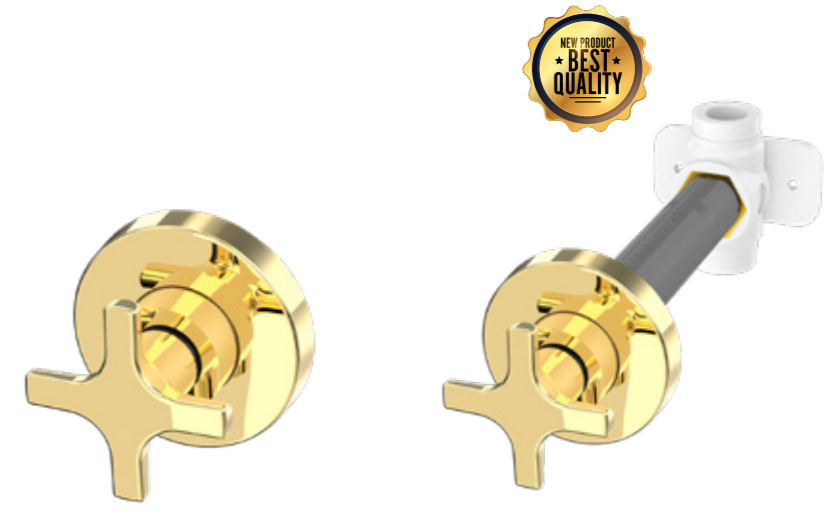

BUILT-IN STOP VALVE FOR CONCEALED INSTALLATION

GOLDEN CROSS

Product Code
BT7050 20 mm A

Pcs in Box	Box Sizes	Box Weight
20	37x45x32 cm	8,30 kg

Product Code
BT7050 25 mm A

Pcs in Box	Box Sizes	Box Weight
20	37x45x32 cm	8,30 kg