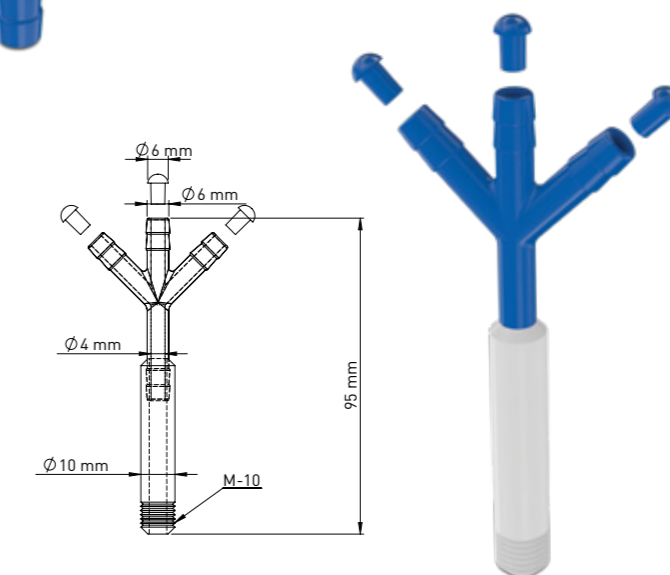

WITH PIPE

Product Code
AK026

Pcs in Box	Box Sizes	Box Weight
2500	40x25x28cm	5,00 kg