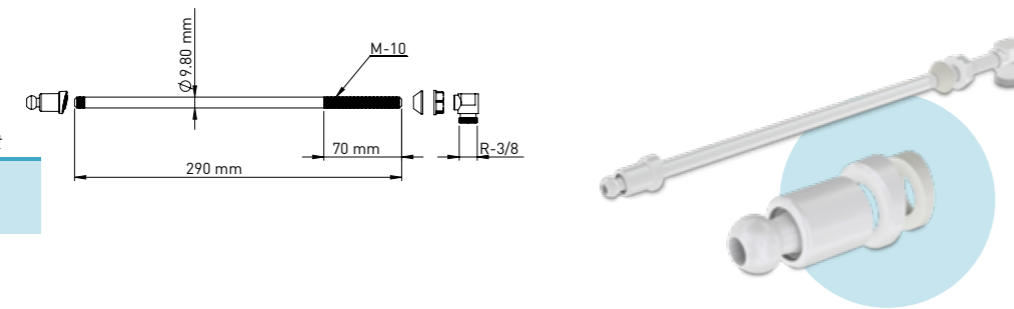

290 MM

Product Code
TBPLS2A290

Pcs in Box	Box Sizes	Box Weight
400	41x40x40cm	11,42 kg