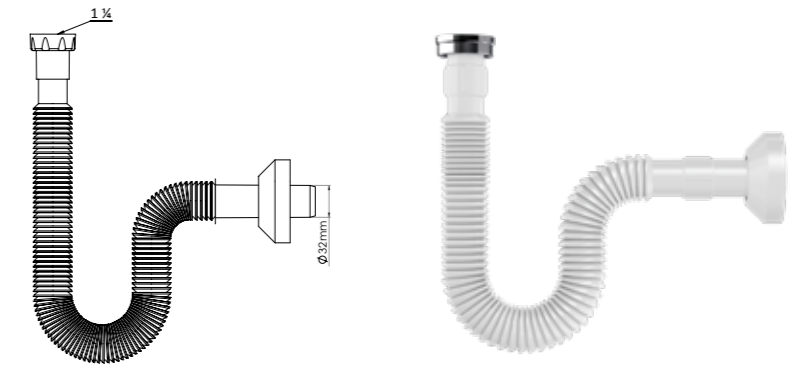

MAGIC PIPE 1-1/4 WITH ROSETTE AND ZINC NUT

Ø32

Product Code
TM1200-M

Pcs in Box	Box Sizes	Box Weight
100	42,5x37,5x61cm	11,42 kg