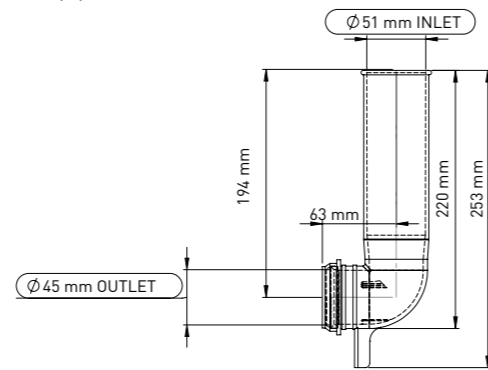

### Ø50x90° CONCEALED CISTERN CLEAN WATER ELBOW 220 mm

Ø50x90° Concealed cistern clean water elbow pipe 220 mm

Product Code  
**GT001 045 220**

Pcs in Box	Box Sizes
80	47x38x52cm

**Material**  
Polypropylene + SBR

### Ø50x90° CONCEALED CISTERN CLEAN WATER ELBOW 253 mm

Ø50x90° Concealed cistern clean water elbow pipe 253 mm

Product Code  
**GT001 045 253**

Pcs in Box	Box Sizes
70	47x38x52cm

**Material**  
Polypropylene + SBR