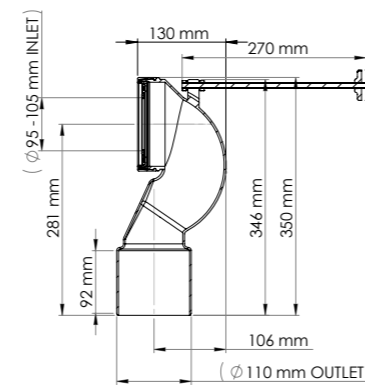

S-PAN CONNECTOR 110 MM

Product Code
PS008 090 110