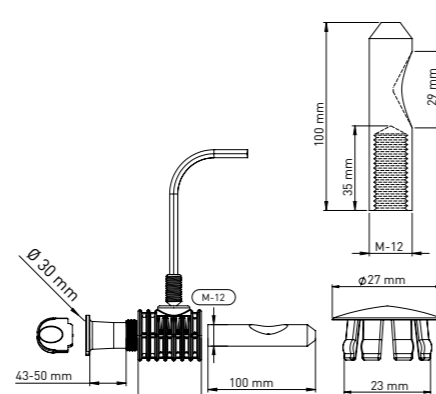

60 mm main body x 2 - Tightening switch x1 - Alian x 1
Stabilation pipe (43 mm-50 mm Tolerance Ø30 mm) x 2
100 mm / 30 mm M12 - Stud bolt x2

Product Code
KM023 43 50 60

Pcs in Box	Box Sizes	Box Weight
35	42x24,5x23cm	16,80 kg