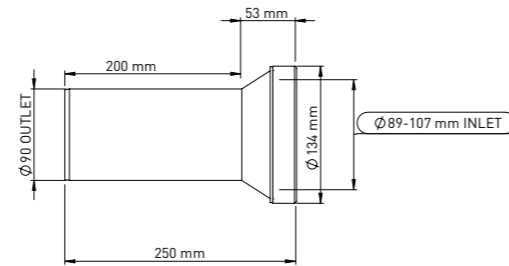

90/250 MM

Product Code
PS004 090 250

Pcs in Box	Box Sizes	Box Weight
16	58x54x26,5cm	4,77 kg

Material
Polypropylene + TPE