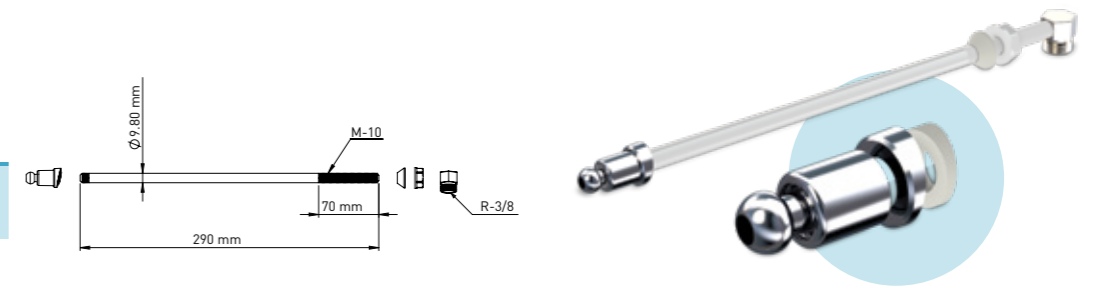

### SELF CLEANING PIPE WITH ABS CHROME NOZZLE / BRASS ELBOW

340 MM

Product Code  
**TBPLS4B340**

Pcs in Box	Box Sizes	Box Weight
350	41x40x40cm	16,52 kg

290 MM

Product Code  
**TBPLS4B290**

Pcs in Box	Box Sizes	Box Weight
350	41x40x40cm	15,92 kg