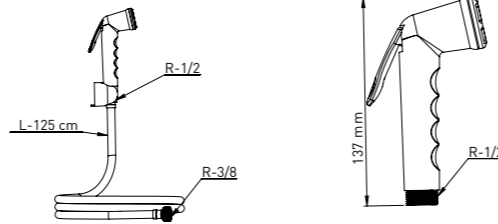

### SHUT-OFF TWISTFREE 125 CM GOLDEN FLEXIBLE HOSE

ABS-GOLDEN

Product Code  
**SHUT-OFF 4 4 60 L**

Pcs in Box	Box Sizes	Box Weight
24	36x32x41cm	8,77 kg

ABS-GOLDEN

Product Code  
**SHUT-OFF 2-4 4 60**

Pcs in Box	Box Sizes	Box Weight
24	32x36x50cm	7,90 kg