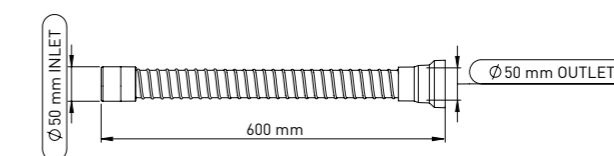

600 MM

Product Code
PS017 050 600

Pcs in Sack	Sack Size	Sack Weight
100	150x90x30cm	19,12 kg

Material
PP+TPE+PVC