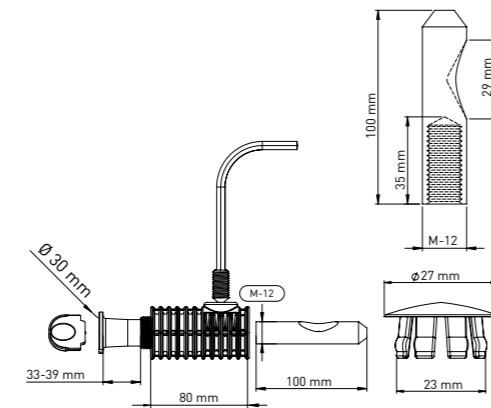

80 mm main body x 2 - Tightening switch x1 - Alian x 1
Stabilation pipe (33 mm-39 mm Tolerance Ø30 mm) x 2
100 mm / 30 mm M12 - Stud bolt x2

Product Code
KM023 33 39 80

Pcs in Box	Box Sizes	Box Weight
30	42x24,5x23cm	19,40 kg