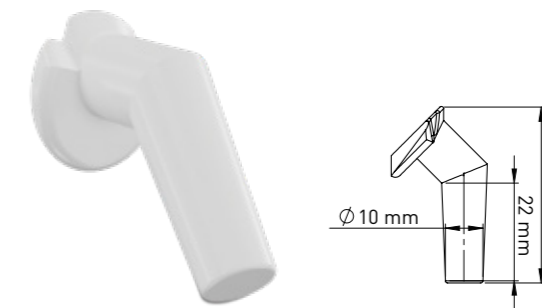

ANGULAR

Product Code
AK017

Pcs in Box	Box Sizes	Box Weight
3000	40x25x28cm	14,040 kg