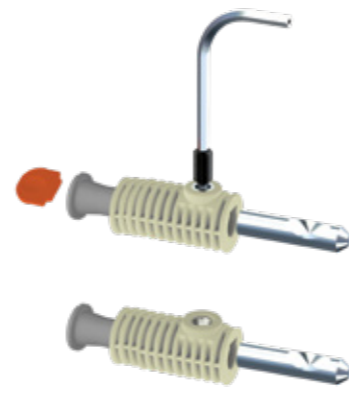

80 mm main body x 2 - Tightening switch x1 - Alian x 1
Stabilation pipe (33 mm-39 mm Tolerance Ø30 mm) x 2
100 mm / 30 mm M12 - Stud bolt x2

Product Code
KM023 33 39 80

Pcs in Box	Box Sizes	Box Weight
30	42x24,5x23cm	19,40 kg