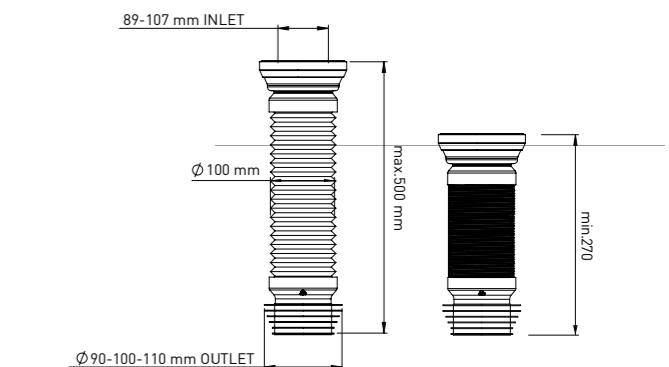

100/500 MM - 90/100/110 MM

Product Code
PS012 100 500 90 110

Pcs in Box	Box Sizes	Box Weight
30	70x27x58cm	12,43 kg

Material
Polypropylene+TPE+Polyethylene+Steel Wire