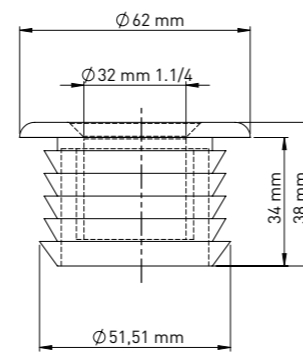

SQUATTING PAN GASKET (THERMO PLASTIC RUBBER)

SQUATTING PAN GASKET B 32 MM X 50 MM (1 1/4") Gasket for water inlet on squatting pans.

Product Code
ADP002 048 114

Pcs in Box	Box Sizes	Box Weight
400	41x40x40cm	18,20 kg

Material
TPE