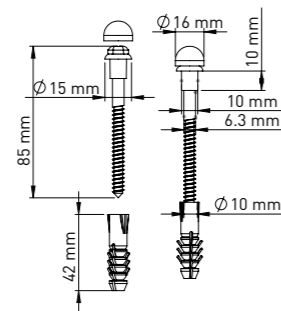

STAINLESS STEEL SCREW

Product Code
KM022 0 02 2 80

Pcs in Box	Box Sizes	Box Weight
200	42x24,5x13cm	8,04 kg

2 Pcs 6,3x80 mm inox screws - 2 pcs wall plugs - 2 pcs chrome color abs caps (round/flat) - 2 pcs plastic grips