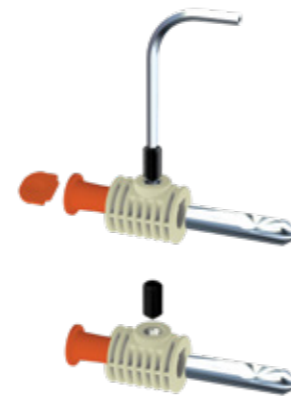

WALLHUNG WC FIXING SET TO FIX THE WALLHUNG WC & BIDET FROM THE SEAT COVER HOLES

47 mm main body x 2 - Tightening switch x 1 - Alian x 1
Stabilation pipe (30 mm - 36 mm Tolerance Ø30 mm) x 2
70 mm / 30 mm M12 - Stud bolt x2

Product Code
KM023 30 36 47

Pcs in Box	Box Sizes	Box Weight
40	42x24,5x23cm	13,50 kg