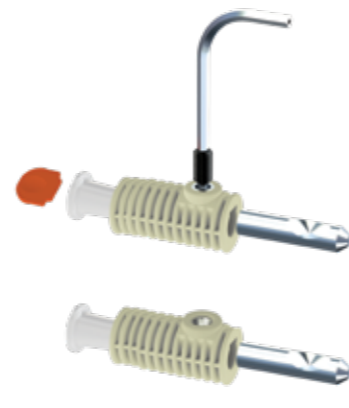

80 mm main body x 2 - Tightening switch x1 - Alian x 1
Stabilation pipe (37 mm-43 mm Tolerance Ø30 mm) x 2
100 mm / 30 mm M12 - Stud bolt x2

Product Code
KM023 37 43 80

Pcs in Box	Box Sizes	Box Weight
30	42x24,5x23cm	19,60 kg