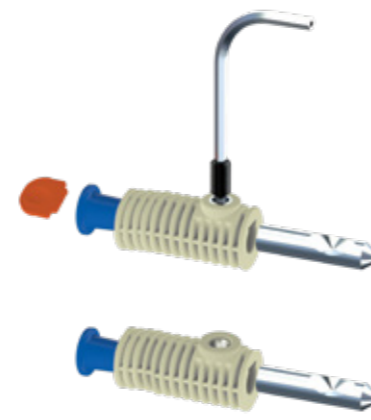

87 mm main body x 2 - Tightening switch x1 - Alian x 1
Stabilation pipe (43 mm-50 mm Tolerance Ø30 mm) x 2
100 mm / 30 mm M12 - Stud bolt x2

Product Code
KM023 43 50 87

Pcs in Box	Box Sizes	Box Weight
25	42x24,5x23cm	15,10 kg