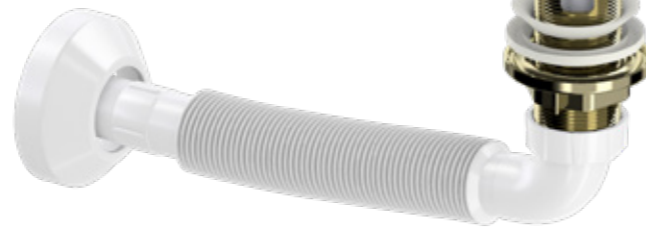

**GOLDEN CERAMIC
WITH OVERFLOW HOLE**

Product Code
CCPSAK100114T-A + TM1200 D

Pcs in Box	Box Sizes	Box Weight
6	44x34x26cm	3,00 kg