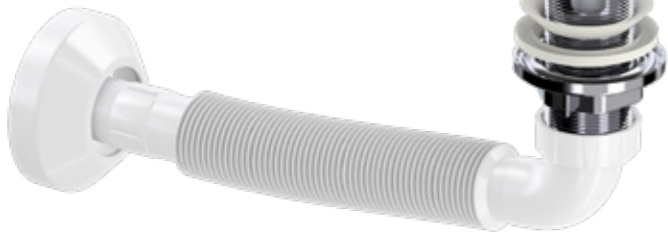

**SILVER CERAMIC
WITH OVERFLOW HOLE**

Product Code
CCPSKK100114T-G + TM1200 D

Pcs in Box	Box Sizes	Box Weight
6	44x34x26cm	3,00 kg

**BRONZE CERAMIC
WITHOUT OVERFLOW HOLE**

Product Code
CCPSBK1001140-BR + TM1200 D

Pcs in Box	Box Sizes	Box Weight
6	44x34x26cm	3,00 kg