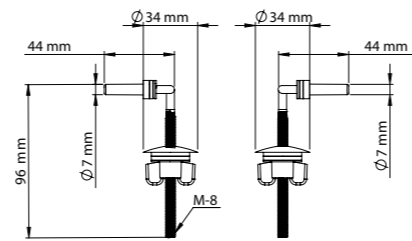

STAINLESS STEEL HINGES FOR SEAT COVERS

FIXING FROM ABOVE

Product Code
TM9010

Pcs in Box	Box Sizes	Box Weight
250	40x25x28cm	25,67 kg

Material
STAINLESS STEEL

FIXING FROM BELOW

Product Code
TM9020

Pcs in Box	Box Sizes	Box Weight
200	40x25x28cm	16,80 kg

Material
STAINLESS STEEL

PLASTIC HINGERS KIT PULL ON UPPER

Product Code
TM9030

Pcs in Box	Box Sizes	Box Weight
150	40x25x28cm	7,70 kg

Material
N6 + STAINLESS STEEL