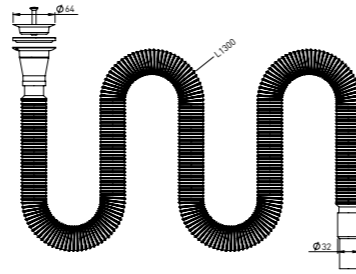

Product Code
TM1214

Pcs in Box	Box Sizes	Box Weight
50	42,5x37,5x61cm	12,40 kg