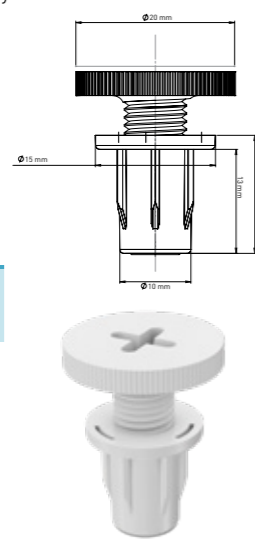

ADJUSTING PIN FOR LAVATORY

To sustain lavatory in level, Adjustable by screw.

DIAMETER 10 MM

Product Code
ZZ001

Pcs in Box	Box Sizes	Box Weight
7000	40x25x28cm	11,94 kg