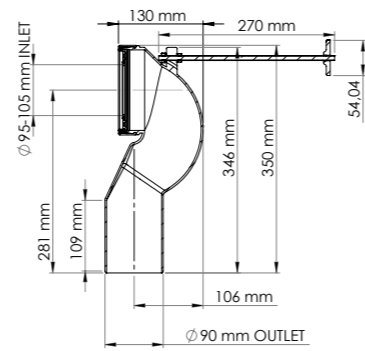

S-PAN CONNECTOR 90 MM

Product Code
PS008 090 090