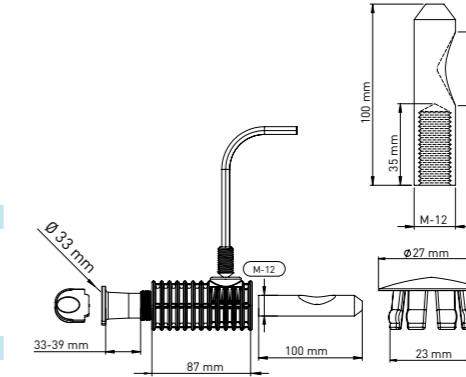

87 mm main body x 2 - Tightening switch x1 - Alian x 1
Stabilation pipe (33 mm-39 mm Tolerance Ø33 mm) x 2
100 mm / 30 mm M12 - Stud bolt x2

Product Code
KM123 33 39 87

Pcs in Box	Box Sizes	Box Weight
25	42x24,5x23cm	14,70 kg