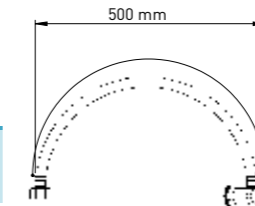

SELF CLEANING PIPE (ELBOW) WITH CIRCULAR STAINLESS STEEL (316 L) NOZZLE THREADED 1/2 FEMALE

500 MM

Product Code
STF-NE 1/2 500 MM

Pcs in Box	Box Sizes	Box Weight
50	41x25x28cm	5,54 kg