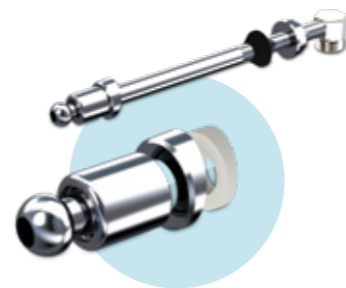

290 MM

Product Code  
**TBKR4B290**

Pcs in Box	Box Sizes	Box Weight
350	41x40x40cm	19,42 kg

170 MM

Product Code  
**TBKR4B170**

Pcs in Box	Box Sizes	Box Weight
500	41x40x40cm	21,44 kg

**SELF CLEANING PIPE WITH CHROME NOZZLE 110 MM**