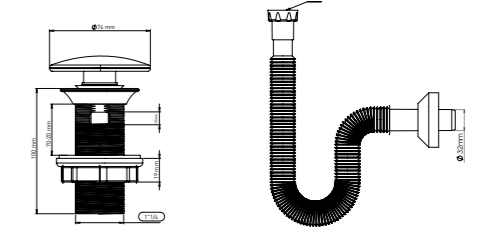

MATT BLACK CERAMIC - WITHOUT OVERFLOW HOLE

Product Code
CCPS1001140-M-S + TM1200

Pcs in Box	Box Sizes	Box Weight
16	70x35x25cm	6,21 kg