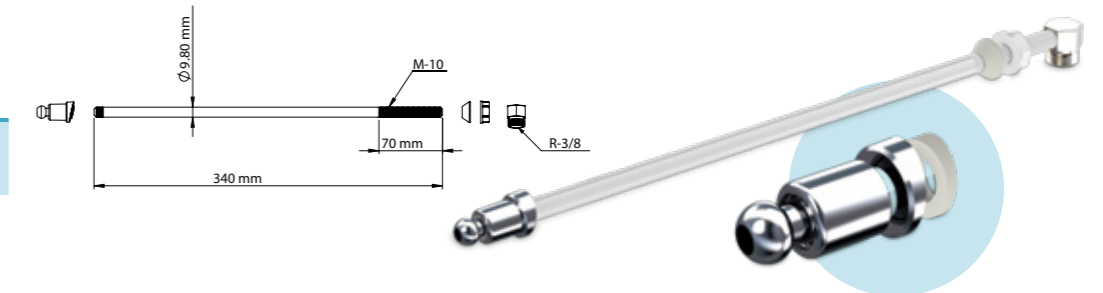

### SELF CLEANING PIPE WITH ABS CHROME NOZZLE / BRASS ELBOW

340 MM

Product Code  
**TBPLS4B340**

Pcs in Box	Box Sizes	Box Weight
350	41x40x40cm	16,52 kg

290 MM

Product Code  
**TBPLS4B290**

Pcs in Box	Box Sizes	Box Weight
350	41x40x40cm	15,92 kg