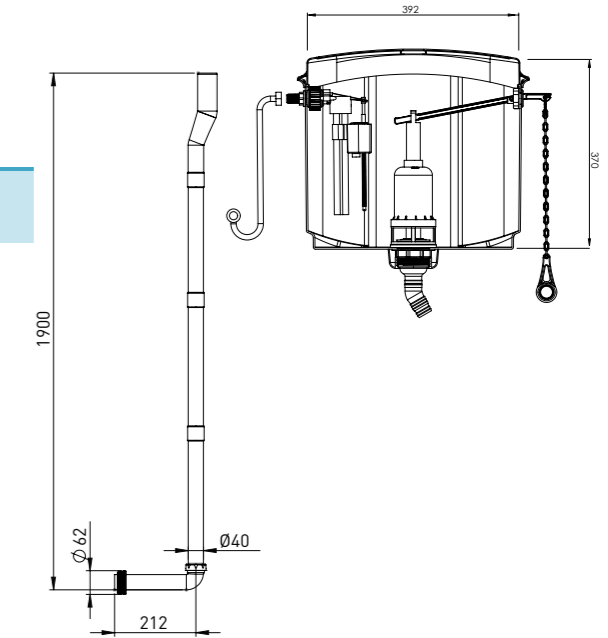

EASY MODEL HIGH LEVEL FLUSH TANK WITH PIPES (PULL MECHANISM)- 9 LT WATER STORAGE TANK, HIGH LEVEL MODEL WITH 190 CM PIPES

Product Code
TM4080 + 7033

Pcs in Box	Box Sizes	Box Weight
5	78x48x41cm	15,40 kg