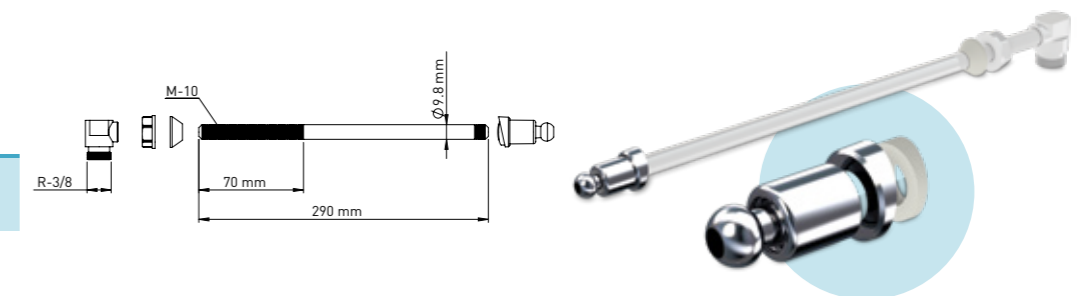

## SELF CLEANING PIPE WITH ABS CHROME NOZZLE

340 MM

Product Code  
**TBPLS4A340**

Pcs in Box	Box Sizes	Box Weight
400	41x40x40cm	12,85 kg

290 MM

Product Code  
**TBPLS4A290**

Pcs in Box	Box Sizes	Box Weight
400	41x40x40cm	11,97 kg