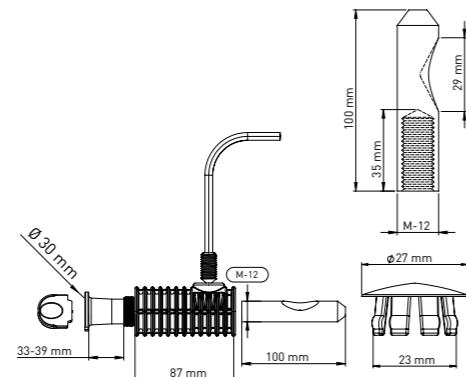

87 mm main body x 2 - Tightening switch x1 - Alian x 1
Stabilation pipe (33 mm-39 mm Tolerance Ø30 mm) x 2
100 mm / 30 mm M12 - Stud bolt x2

Product Code
KM023 33 39 87

Pcs in Box	Box Sizes	Box Weight
25	42x24,5x23cm	14,70 kg