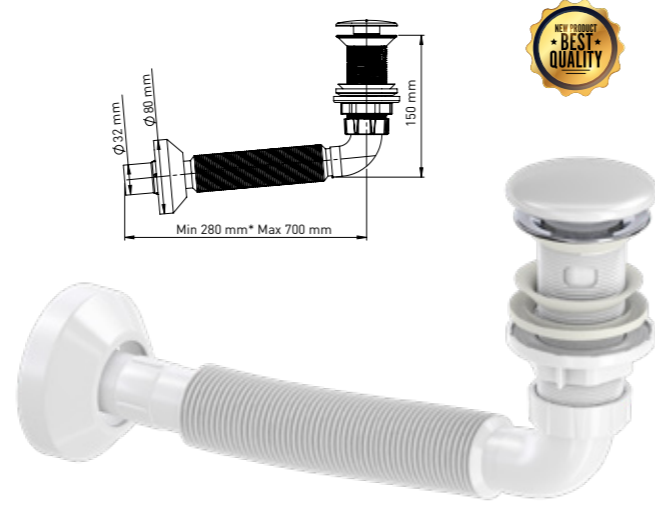

WHITE CERAMIC
WITH OVERFLOW HOLE

Product Code
CCPS100114T-B + TM1200 D

Pcs in Box	Box Sizes	Box Weight
6	44x34x26cm	3,00 kg