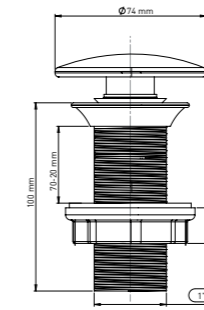

Pcs in Box	Box Sizes
40	52x26x40cm

MATT BLACK COLOR

Product Code  
**CCPS1001140-M-S**

Pcs in Box	Box Sizes
40	52x26x40cm

**BRASS + ZAMAK 75 MM CLICK-CLACK 1-1/4 OUTLET DRAIN**

**WITH OVERFLOW HOLE**

Product Code  
**CCM75114T**