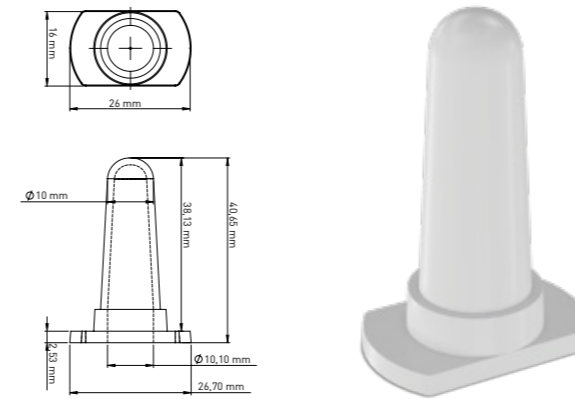

STRAIGHT

Product Code
AK015

Pcs in Box	Box Sizes	Box Weight
3000	40x25x28cm	10,14 kg