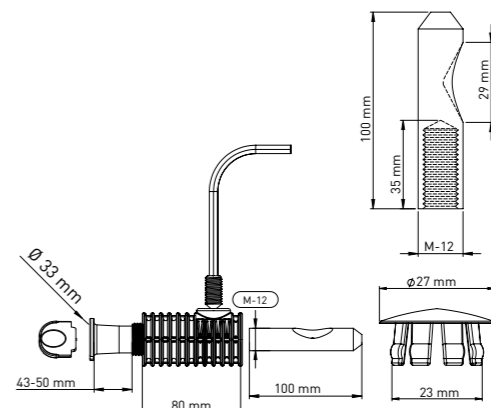

80 mm main body x 2 - Tightening switch x1 - Alian x 1
Stabilation pipe (43 mm-50 mm Tolerance Ø33 mm) x 2
100 mm / 30 mm M12 - Stud bolt x2

Product Code
KM123 43 50 80

Pcs in Box	Box Sizes	Box Weight
30	42x24,5x23cm	19,80 kg