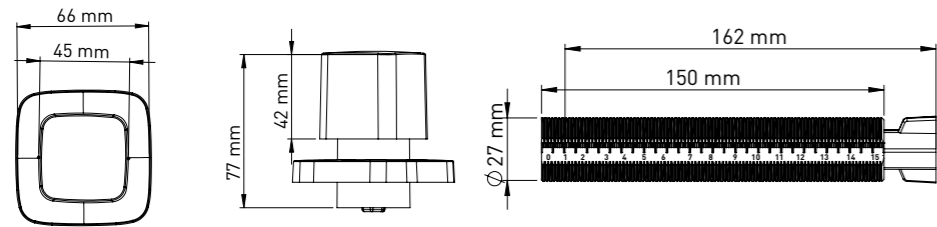

Product Code
BT5030

Pcs in Box	Box Sizes	Box Weight
20	38,5x47x34cm	5,00 kg