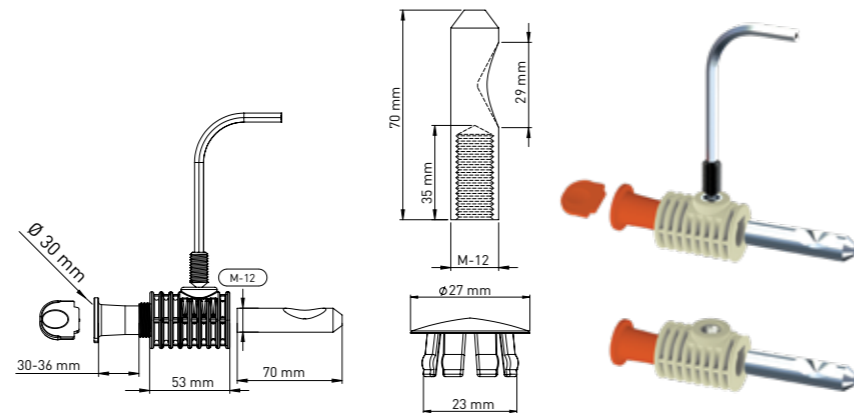

WALLHUNG WC FIXING SET TO FIX THE WALLHUNG WC & BIDET FROM THE SEAT COVER HOLES

53 mm main body x 2 - Tightening switch x1 - Alian x 1
Stabilation pipe (30 mm-36 mm Tolerance Ø30 mm) x 2
70 mm / 30 mm M12 - Stud bolt x2

Product Code
KM023 30 36 53

Pcs in Box	Box Sizes	Box Weight
35	42x24,5x23cm	15,20 kg