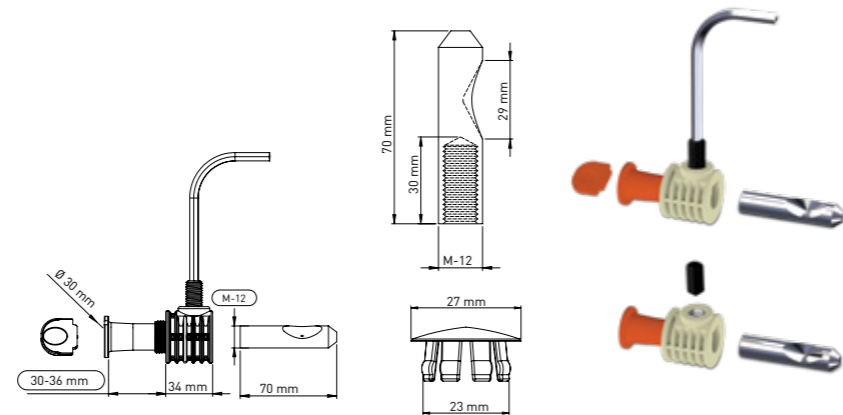

WALLHUNG WC FIXING SET TO FIX THE WALLHUNG WC & BIDET FROM THE SEAT COVER HOLES

34 mm main body x 2 - Tightening switch x1 - Alian x 1
Stabilation pipe (30 mm-36 mm Tolerance Ø30 mm) x 2
70 mm / 30 mm M12 - Stud bolt x2

Product Code
KM023 30 36 34

Pcs in Box	Box Sizes	Box Weight
50	42x24,5x23cm	15,28 kg