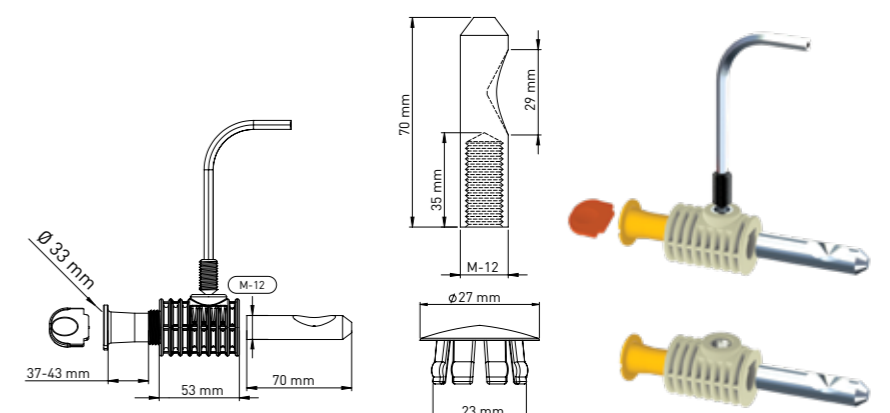

53 mm main body x 2 - Tightening switch x1 - Alian x 1
Stabilation pipe (37 mm-43 mm Tolerance Ø33 mm) x 2
70 mm / 30 mm M12 - Stud bolt x2

Product Code
KM123 37 43 53

Pcs in Box	Box Sizes	Box Weight
35	42x24,5x23cm	15,60 kg