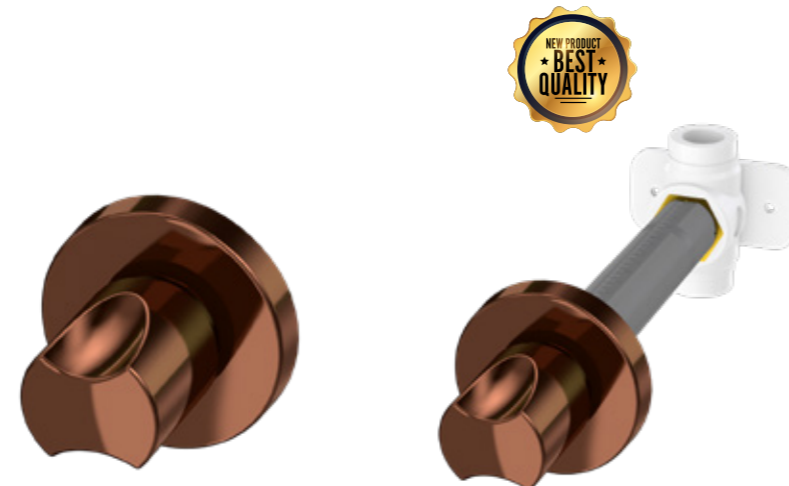

BRONZE ROUND

Product Code
BT7010 20 mm BR

Pcs in Box	Box Sizes	Box Weight
20	37x45x32 cm	8,30 kg

Product Code
BT7010 25 mm BR

Pcs in Box	Box Sizes	Box Weight
20	37x45x32 cm	8,30 kg