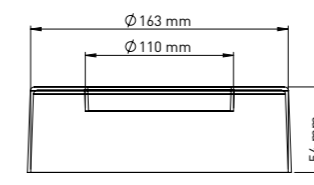

110/163 MM

Product Code
PS022 110 163

Pcs in Box	Box Sizes	Box Weight
54	50x50x34,5cm	4,60 kg

Material
Polypropylene