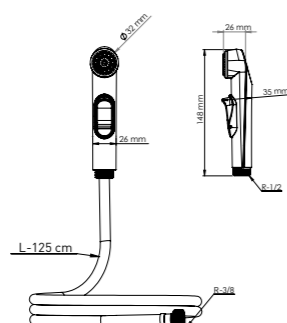

SHUT-OFF TWISTFREE 125 CM SILVER FLEXIBLE HOSE

ABS-CHROME

Product Code
SHUT-OFF 3 3 50 L

Pcs in Box	Box Sizes	Box Weight
24	36x32x41cm	8,77 kg

ABS-CHROME

Product Code
SHUT-OFF 2-3 3 50

Pcs in Box	Box Sizes	Box Weight
24	32x36x50cm	7,90 kg