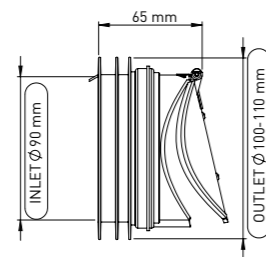

ANTI CROSS-FLOW AND RODENT BARRIER VALVE 100/110 MM

Product Code
PSCK 100 110

Pcs in Box	Box Sizes	Box Weight
50	64x35x27cm	6,38 kg

Material
Polypropylene+TPE+Polyethylene+Steel Wire