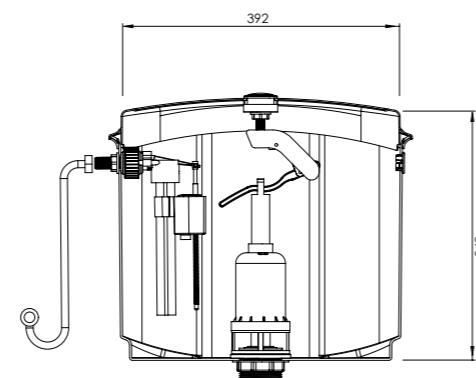

PUSH BUTTON

Product Code
TM4090

Pcs in Box	Box Sizes	Box Weight
5	76x42x39cm	10,40 kg