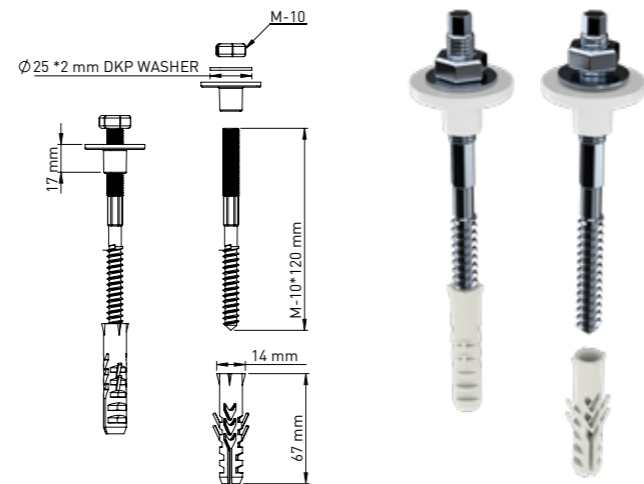

LAVATORY FIXING SET WITH THIN WASHER

Product Code
LM002 010 120

Pcs in Box	Box Sizes	Box Weight
100	42x24,5x16cm	13,75 kg