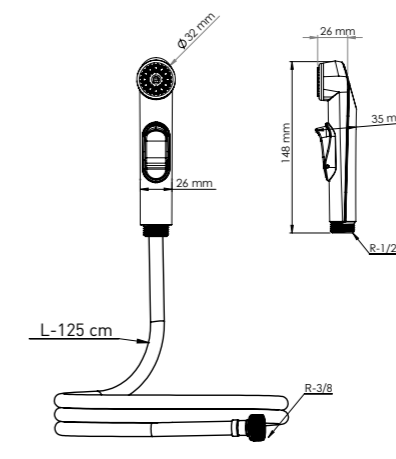

### SHUT-OFF TWISTFREE 125 CM GOLDEN FLEXIBLE HOSE

ABS-GOLDEN

Product Code  
**SHUT-OFF 4 4 60 L**

Pcs in Box	Box Sizes	Box Weight
24	36x32x41cm	8,77 kg

ABS-GOLDEN

Product Code  
**SHUT-OFF 2-4 4 60**

Pcs in Box	Box Sizes	Box Weight
24	32x36x50cm	7,90 kg