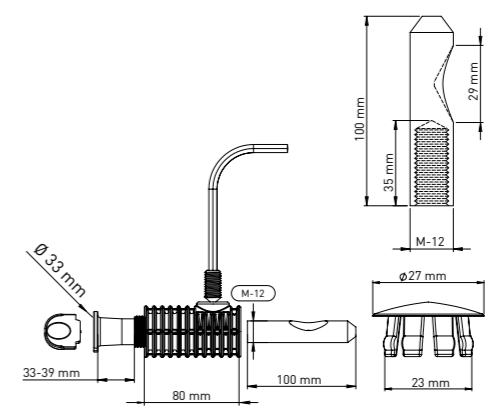

80 mm main body x 2 - Tightening switch x1 - Alian x 1
Stabilation pipe (33 mm-39 mm Tolerance Ø33 mm) x 2
100 mm / 30 mm M12 - Stud bolt x2

Product Code
KM123 33 39 80

Pcs in Box	Box Sizes	Box Weight
30	42x24,5x23cm	19,40 kg