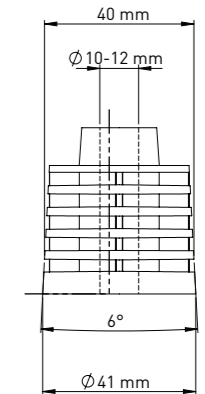

URINAL CLEAN WATER INLET GASKET 12 MM

GASKET FOR URINAL 12 mm - Can be used on water inlet of urinal.

Product Code
ADP004 012 000

Pcs in Box	Box Sizes	Box Weight
300	40x25x28cm	9,980 kg

Material
TPE