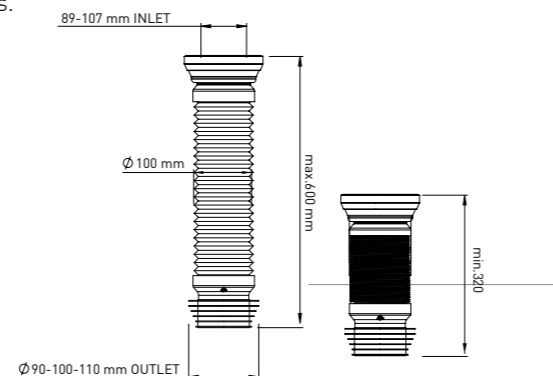

100/600 MM - 90/100/110 MM

Product Code
PS012 100 600 90 110

Pcs in Box	Box Sizes	Box Weight
30	70x30,5x58cm	13,30 kg

Material
Polypropylene+TPE+Polyethylene+Steel Wire