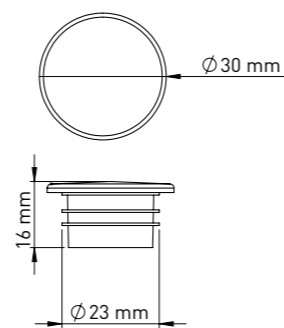

**Material**  
ABS

**PLUG WITH SEAL**

**CHROME**  
PLUG WITH SEAL  
Chrome plated plastic plug with seal  
Product Code  
**DT003 030 016**

Pcs in Box	Box Sizes	Box Weight
5000	41x40x40cm	17,84 kg

**Material**  
ABS + EVA