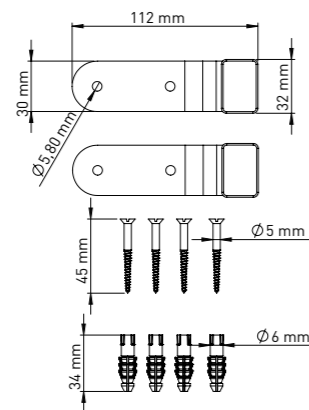

UNDER COUNTER WASHBASIN FIXING KIT

Product Code
LM007

Pcs in Box	Box Sizes	Box Weight
200	40x25x28cm	31,56 kg

SIPHONIC INOX ASSEMBLY SET

Product Code
LM008

Pcs in Box	Box Sizes	Box Weight
100	40x25x28cm	23,54 kg

LAVATORY AND URINAL PARTITION FIXING KIT

Product Code
TM0032

Pcs in Box	Box Sizes	Box Weight
100	42x24,5x16cm	11,30 kg

RESERVOIR FIXING KIT

Product Code
TM0033

Pcs in Box	Box Sizes	Box Weight
250	40x25x28cm	19,68 kg

WATER INLET ELBOW SHORT 3/8

42 MM

Product Code
SG001

Pcs in Box	Box Sizes	Box Weight
1500	41x40x40cm	15,60 kg

52 MM

Product Code
SG002

Pcs in Box	Box Sizes	Box Weight
1250	41x40x40cm	15,36 kg

62 MM

Product Code
SG003

Pcs in Box	Box Sizes	Box Weight
1000	41x40x40cm	15,65 kg

HOSE PASS TOOL

Product Code
SG004

Pcs in Box	Box Sizes	Box Weight
1250	40x25x28cm	5,73 kg