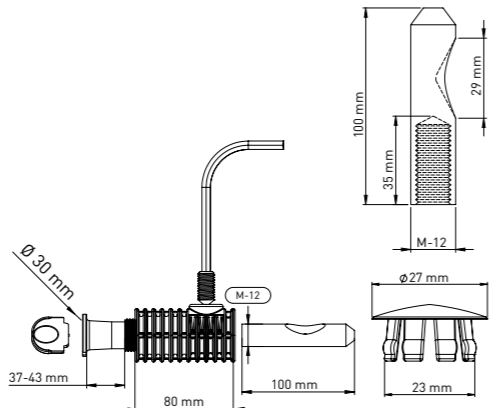

80 mm main body x 2 - Tightening switch x1 - Alian x 1
Stabilation pipe (37 mm-43 mm Tolerance Ø30 mm) x 2
100 mm / 30 mm M12 - Stud bolt x2

Product Code
KM023 37 43 80

Pcs in Box	Box Sizes	Box Weight
30	42x24,5x23cm	19,60 kg