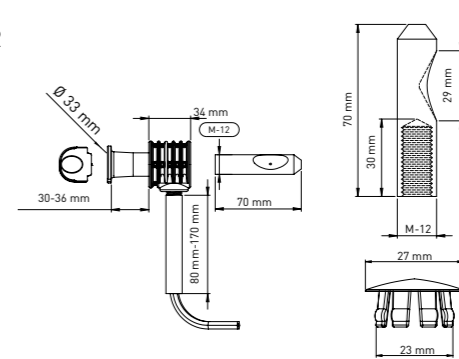

WALLHUNG WC FIXING SET TO FIX THE WALLHUNG WC & BIDET FROM SIDES OR SEAT COVER HOLES

34 mm main body x 2 - Tightening switch x 1 - Alian x 1
Stabilation pipe (30 mm - 36 mm tolerance Ø33 mm) x 2
70 mm - 30 mm M12 stud bolt x 2 - 170 mm plastic pipe x 2

Product Code
KM123 30 36 A

Pcs in Box	Box Sizes	Box Weight
35	42x24,5x23cm	13,50 kg