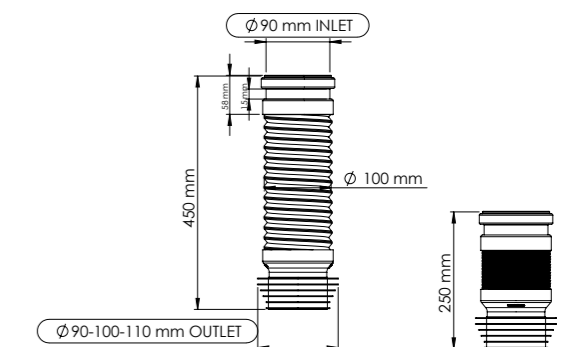

CONCEALED CISTERN Ø90*220 MM WASTE WATER OUTLET PIPE

Ø90*220 MM Waste water outlet pipe for concealed cistern. 89-107mm Inlet suits all pan spigots.

90/220 MM

Product Code
GP001 090 220

Pcs in Box	Box Sizes	Box Weight
20	58x54x23,5cm	6,63 kg

Material
Polypropylene+TPE

90/350 MM

Product Code
GP001 090 350

Pcs in Box	Box Sizes	Box Weight
16	58x54x36,5cm	5,69 kg

Material
Polypropylene + TPE

CONCEALED CISTERN Ø45*180 MM CLEAN WATER PIPE

Ø45*180 Clean water inlet for concealed cistern.

Product Code
GT001 045 180

Pcs in Box	Box Sizes	Box Weight
100	61x52x42cm	7,35 kg

Material
Polypropylene + TPE

CONCEALED CISTERN Ø45*220 MM CLEAN WATER PIPE

Ø45*220 Clean water inlet for concealed cistern.

Product Code
GT001 045 310

Pcs in Box	Box Sizes	Box Weight
100	58x54x36,5cm	11,50 kg

Material
Polypropylene + TPE

CONCEALED CISTERN Ø45*400 MM CLEAN WATER PIPE

Ø45x400 mm Clean Water Pipe

Product Code
GT001 045 400

Pcs in Box	Box Sizes	Box Weight
100	38x59x42cm	13,50 kg

Material
Polypropylene+TPE

CONCEALED CISTERN Ø90*180 MM WASTE WATER EXTENDABLE OUTLET PIPE

Ø100 mm - L:220 mm WC EXTENDABLE PAN CONNECTOR 89-107mm Inlet x 90 mm Extendable WC Connector. 89-107 mm inlet suits all pan spigots. Allows an easy installation of all P-Trap WCs to the wastewater installations.

Product Code
GPK01 090 180 S

Pcs in Box	Box Sizes	Box Weight
20	85x54x19,5cm	5,38 kg

Material
Polypropylene+TPE+Polyethylene+Steel Wire

CONCEALED CISTERN Ø90*350 MM Ø90 WASTE WATER OUTLET STRAIGHT PIPE

Ø90*350 - Ø90 mm outlet Wallhung WC Waste water connector.

Product Code
GPS01 090 350

Pcs in Box	Box Sizes	Box Weight
16	58x54x36,5cm	5,69 kg

Material
Polypropylene+TPE

CONCEALED CISTERN 90/450 MM - 90/100/110 MM EXTENDABLE WASTE WATER PIPE

Product Code
GPK03 090 450

Pcs in Box	Box Sizes	Box Weight
36	70x27x58cm	13,65 kg