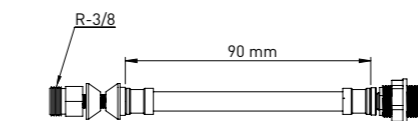

### PLASTIC NOZZLE SET TYPE 2

Product Code  
**ZZ013**

Pcs in Box	Box Sizes	Box Weight
750	40x25x28cm	4,75 kg