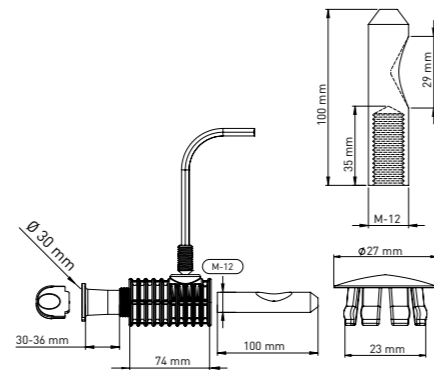

WALLHUNG WC FIXING SET TO FIX THE WALLHUNG WC & BIDET FROM THE SEAT COVER HOLES

74 mm main body x 2 - Tightening switch x 1 - Alian x 1
Stabilation pipe (30 mm - 36 mm Tolerance Ø30 mm) x 2
100 mm / 30 mm M12 - stud bolt x2

Product Code
KM023 30 36 74

Pcs in Box	Box Sizes	Box Weight
30	42x24,5x23cm	18,70 kg