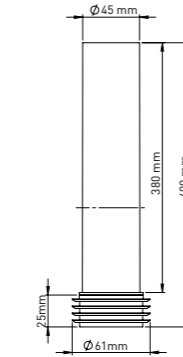

CONCEALED CISTERN Ø45*400 MM CLEAN WATER PIPE

Ø45x400 mm Clean Water Pipe

Product Code
GT001 045 400

Pcs in Box	Box Sizes	Box Weight
100	38x59x42cm	13,50 kg

Material
Polypropylene+TPE