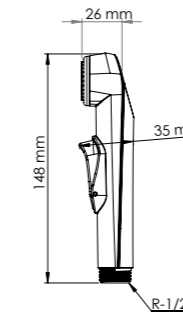

Product Code  
**SHUT-OFF 4 4 00 L**

Pcs in Box	Box Sizes	Box Weight
96	36x32x41cm	8,77 kg

ABS-MATT BLACK

Product Code  
**SHUT-OFF 2 8 00 L**

Pcs in Box	Box Sizes	Box Weight
96	36x32x41cm	8,77 kg

**SHUT OFF HAND SHOWER TYPE 2**