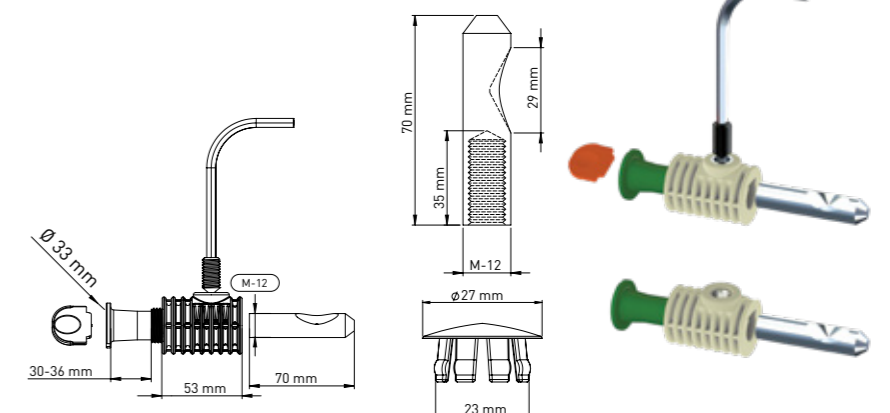

WALLHUNG WC FIXING SET TO FIX THE WALLHUNG WC & BIDET FROM SIDES OR SEAT COVER HOLES

53 mm main body x 2 - Tightening switch x1 - Alian x 1
Stabilation pipe (30 mm-36 mm Tolerance Ø33 mm) x 2
70 mm / 30 mm M12 - Stud bolt x2

Product Code
KM123 30 36 53

Pcs in Box	Box Sizes	Box Weight
35	42x24,5x23cm	15,20 kg