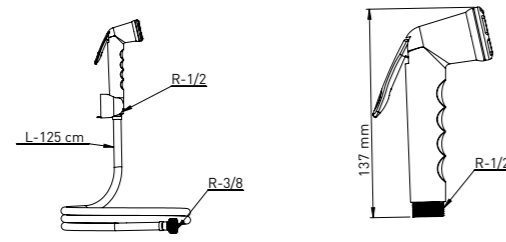

Product Code  
**BT6020 25 mm**

**SHUT-OFFS**  
**104-113**

SHUT-OFF TWISTFREE 125 CM WHITE FLEXIBLE HOSE

ABS WHITE

Product Code  
**SHUT-OFF 1 5 10 L**

Pcs in Box	Box Sizes	Box Weight
24	36x32x41cm	9,00 kg