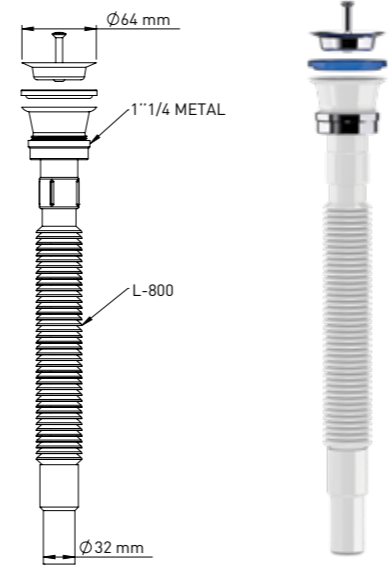

1-1/4 FLEXIBLE SIPHON Ø32 WITH ZINC NUT- 304 QUALITY

Ø32 - 64 MM

Product Code
TM1210 - M

Pcs in Box	Box Sizes	Box Weight
100	42,5x37,5x61cm	16,50 kg