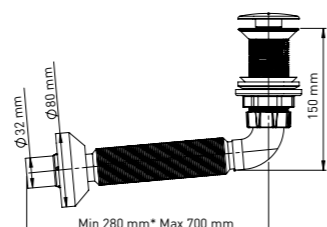

Product Code  
**CCPSKK100114T-G + TM1200 D**

Pcs in Box	Box Sizes	Box Weight
6	44x34x26cm	3,00 kg

**BRONZE CERAMIC  
WITHOUT OVERFLOW HOLE**

Product Code  
**CCPSBK1001140-BR + TM1200 D**

Pcs in Box	Box Sizes	Box Weight
6	44x34x26cm	3,00 kg