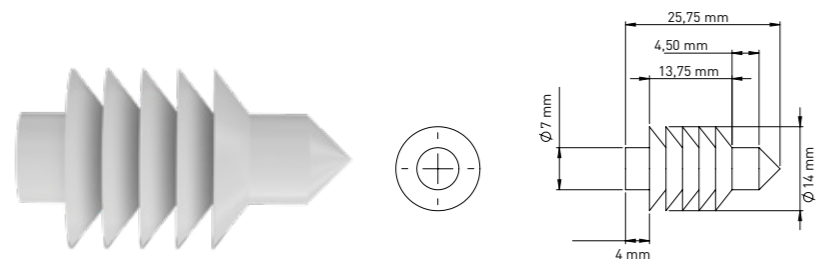

AIR PLUG Ø 14

Product Code
AK030

Pcs in Box	Box Sizes	Box Weight
6500	40x25x28cm	11,30 kg