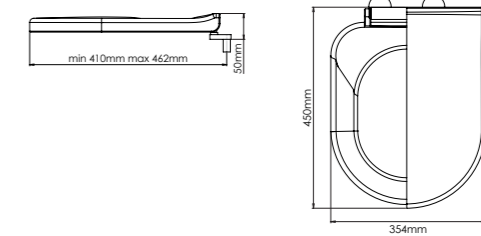

DROP SILENCE CLOSE SEAT COVER

Product Code
TM2074

Pcs in Box	Box Sizes	Box Weight
10	54x38,5x47cm	19,00 kg

Material
PP