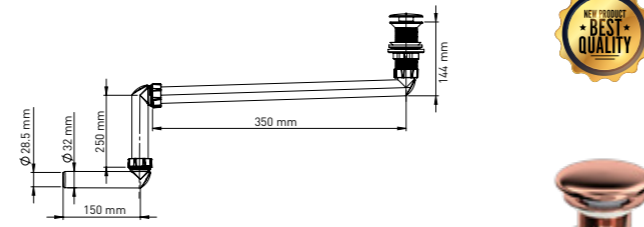

CLICK CLACK DRAIN 1.1/4" PLASTIC BODY HOLE WITH SILICONE CHECK VALVE + ADJUSTABLE WASTE WATER TRAP (35-25-15 CM)

BRONZE CERAMIC WITHOUT OVERFLOW HOLE

Product Code
CCPSBK1001140-BR + PP35-25-15

Pcs in Box	Box Sizes	Box Weight
6	44x34x26cm	3,76 kg