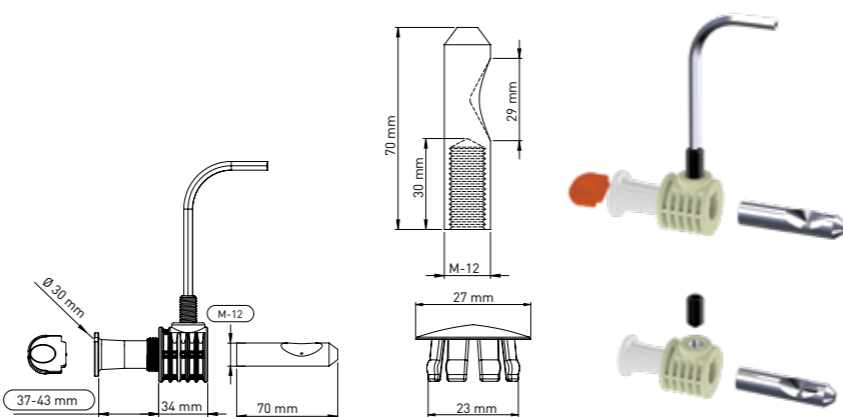

34 mm Main body x 2 - Tightening switch x1 - Alian x 1
Stabilation pipe (37 mm-43 mm Tolerance Ø30 mm) x 2
70 mm / 30 mm M12 - Stud bolt x2

Product Code
KM023 37 43 34

Pcs in Box	Box Sizes	Box Weight
50	42x24,5x23cm	15,60 kg