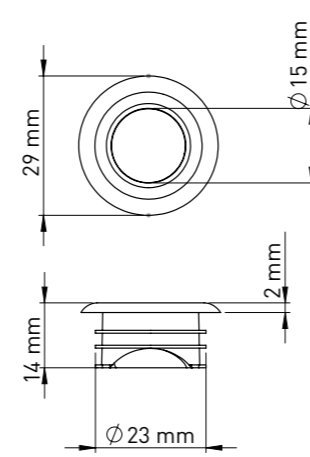

OVERFLOW RING TYPE 1

Product Code
LY001

Pcs in Box	Box Sizes	Box Weight
6000	41x40x40cm	13,25 kg

Material
ABS

OVERFLOW RING TYPE 2

Product Code
LY002

Pcs in Box	Box Sizes	Box Weight
6000	41x40x40cm	14,79 kg

Material
ABS + EVA

OVERFLOW RING TYPE 3

Product Code
LY003

Pcs in Box	Box Sizes	Box Weight
2500	41x40x40cm	14,74 kg

Material
ABS + POM

OVERFLOW RING TYPE 4

Product Code
LY004

Pcs in Box	Box Sizes	Box Weight
6000	41x40x40cm	15,30 kg

Material
ABS + EVA