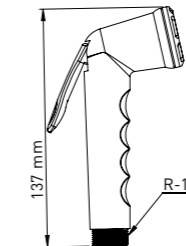

ABS-GOLDEN

Product Code
SHUT-OFF 4 4 00 L

Pcs in Box	Box Sizes	Box Weight
96	36x32x41cm	8,77 kg