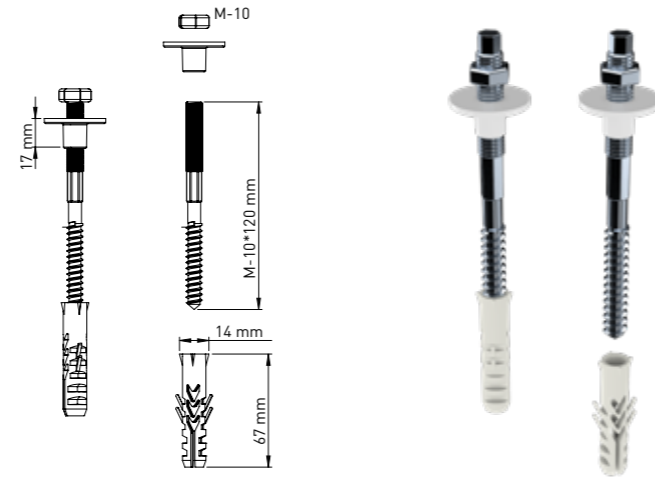

LAVATORY FIXING KIT

Product Code
LM001 010 120

Pcs in Box	Box Sizes	Box Weight
100	42x24,5x16cm	13,75 kg