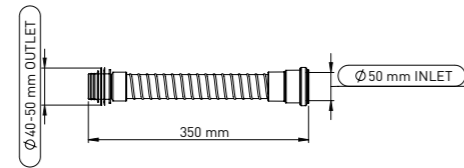

EASY-FLEX Ø50 MM INLET Ø40-50 MM OUTLET 350 - 450 - 600 MM

Ø 50 mm inlet Ø40-50 MM gasket outlet EASY-FLEX 35-45-60 cm
Provides flexibility for water pipe in wastewater installations with its elastic form.
Generally can be used in bathtub and filter binding. (MALE-FEMALE)

Product Code
PS015 040 350

Pcs in Sack	Sack Size	Sack Weight
200	150x90x30cm	29,94 kg

Material
Polypropylene+TPE+PVC