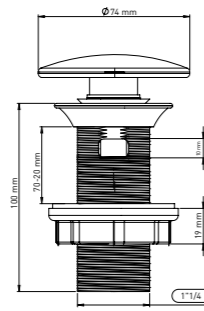

CERAMIC COVERED 100 MM CLICK-CLACK 1-1/4 OUTLET DRAIN WITH OVERFLOW HOLE

WHITE COLOR

Product Code
CCPS100114T-B

Pcs in Box	Box Sizes
40	52x26x40cm