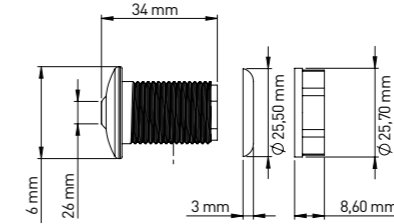

STAINLESS STEEL (316 L) CIRCULAR NOZZLE

0 DEGREE

Product Code
ZZ033

Pcs in Box	Box Sizes	Box Weight
1000	40x25x28cm	13,10 kg