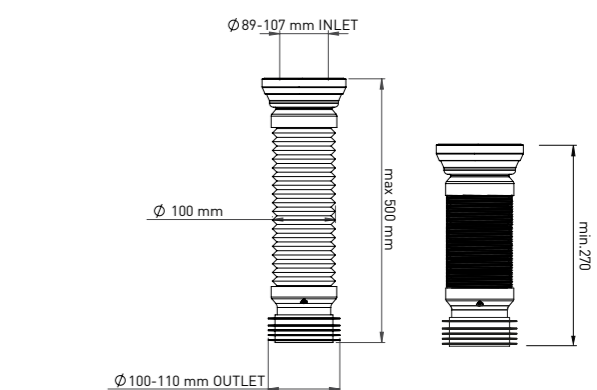

100/500 MM - 100/110 MM

Product Code
PS012 100 500 100 110

Pcs in Box	Box Sizes	Box Weight
30	70x27x58cm	12,43 kg

Material
Polypropylene+TPE+Polyethylene+Steel Wire