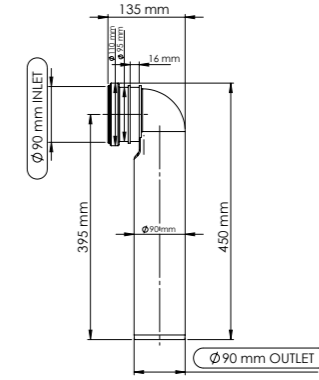

CONCEALED CISTERN Ø90*370 MM Ø90-100/110 OUTLET EXTENDABLE ELBOW

Ø90 inlet 90/100/110 mm outlet - 205 mm - 370 mm Wallhung WC Waste water connector.

Product Code
GPK02 090 370 E

Pcs in Box	Box Sizes	Box Weight
20	47x30x52cm	8,03 kg

Material
Polypropylene+TPE+Polyethylene+Steel Wire

CONCEALED CISTERN Ø90*660 MM Ø90-100/110 OUTLET EXTENDABLE ELBOW

Product Code
GPK02 090 660 E

Pcs in Box	Box Sizes	Box Weight
20	47x39x52cm	10,03 kg

Material
Polypropylene+TPE+Polyethylene+Steel Wire

CONCEALED CISTERN CLEAN WATER ENTRY GASKET

Gasket of clean water inlet for concealed cistern.

Product Code
GTC01 045 000

Pcs in Box	Box Sizes	Box Weight
100	42x24,5x16cm	1,67 kg

Material
TPE

CONCEALED CISTERN WASTE WATER OUTLET GASKET 90 MM

Concealed cistern waste water outlet gasket

Product Code
GPC02 090 000

Pcs in Box	Box Sizes	Box Weight
100	42x24,5x16cm	0,90 kg

Material
TPE

CONCEALED CISTERN Ø90*450 MM WASTE WATER ELBOW PIPE

Product Code
GPD01 090 450

Pcs in Box	Box Sizes	Box Weight
25	60x46,5x47,5 cm	10,50 kg

Material
Polypropylene+TPE

CONCEALED CISTERN 90-110 MM ADAPTOR

Product Code
GPA01 090 110

Pcs in Box	Box Sizes	Box Weight
50	24x58x40 cm	6,10 kg

Material
Polypropylene+TPE

CONCEALED CISTERN WASTE WATER ENTRY GASKET

Gasket for waste water outlet pipe of concealed cistern. 89-107mm Inlet suits all pan spigots.

Product Code
GPC01 100 000

Pcs in Box	Box Sizes	Box Weight
100	41x40x40cm	7,43 kg

Material
TPE

CONCEALED CISTERN CLEAN WATER OUTLET GASKET 45 MM

Concealed cistern clean water outlet gasket

Product Code
GTC02 045 000

Pcs in Box	Box Sizes	Box Weight
100	42x24,5x16cm	0,60 kg

Material
TPE