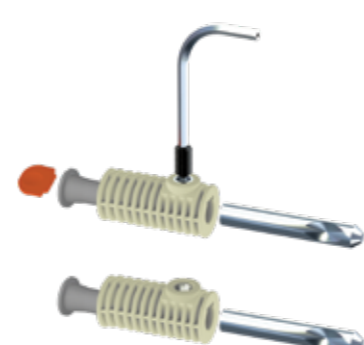

74 mm main body x 2 - Tightening switch x1 - Alian x 1
Stabilation pipe (33 mm-39 mm Tolerance Ø30 mm) x 2
100 mm / 30 mm M12 - Stud bolt x2

Product Code
KM023 33 39 74

Pcs in Box	Box Sizes	Box Weight
30	42x24,5x23cm	18,90 kg