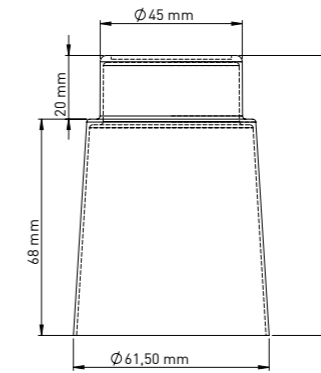

Ø45 CONCEALED CISTERN STOPPER

Ø45 mm Stopper for concealed cistern.

Product Code
GT002 045

Pcs in Box	Box Sizes	Box Weight
882	47x38x52cm	14,91 kg

Material
Polypropylene