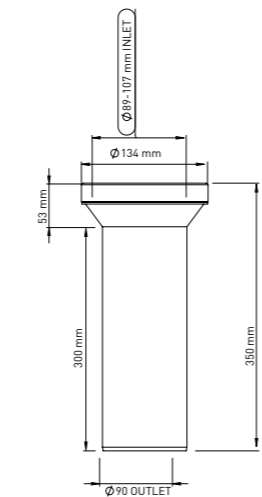

**Material**  
Polypropylene+TPE

90/350 MM

Product Code  
**GP001 090 350**

Pcs in Box	Box Sizes	Box Weight
16	58x54x36,5cm	5,69 kg

**Material**  
Polypropylene + TPE