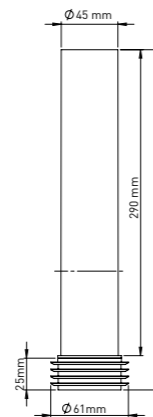

CONCEALED CISTERN Ø90*220 MM WASTE WATER OUTLET PIPE

Ø90*220 MM Waste water outlet pipe for concealed cistern. 89-107mm Inlet suits all pan spigots.

90/220 MM

Product Code
GP001 090 220

Pcs in Box	Box Sizes	Box Weight
20	58x54x23,5cm	6,63 kg

Material
Polypropylene+TPE

90/350 MM

Product Code
GP001 090 350

Pcs in Box	Box Sizes	Box Weight
16	58x54x36,5cm	5,69 kg

Material
Polypropylene + TPE

CONCEALED CISTERN Ø45*180 MM CLEAN WATER PIPE

Ø45*180 Clean water inlet for concealed cistern.

Product Code
GT001 045 180

Pcs in Box	Box Sizes	Box Weight
100	61x52x42cm	7,35 kg

Material
Polypropylene + TPE

CONCEALED CISTERN Ø45*220 MM CLEAN WATER PIPE

Ø45*220 Clean water inlet for concealed cistern.

Product Code
GT001 045 310

Pcs in Box	Box Sizes	Box Weight
100	58x54x36,5cm	11,50 kg

Material
Polypropylene + TPE

CONCEALED CISTERN Ø45*400 MM CLEAN WATER PIPE

Ø45x400 mm Clean Water Pipe

Product Code
GT001 045 400

Pcs in Box	Box Sizes	Box Weight
100	38x59x42cm	13,50 kg

Material
Polypropylene+TPE

CONCEALED CISTERN Ø90*180 MM WASTE WATER EXTENDABLE OUTLET PIPE

Ø100 mm - L:220 mm WC EXTENDABLE PAN CONNECTOR 89-107mm Inlet x 90 mm Extendable WC Connector. 89-107 mm inlet suits all pan spigots. Allows an easy installation of all P-Trap WCs to the wastewater installations.

Product Code
GPK01 090 180 S

Pcs in Box	Box Sizes	Box Weight
20	85x54x19,5cm	5,38 kg

Material
Polypropylene+TPE+Polyethylene+Steel Wire

CONCEALED CISTERN Ø90*350 MM Ø90 WASTE WATER OUTLET STRAIGHT PIPE

Ø90*350 - Ø90 mm outlet Wallhung WC Waste water connector.

Product Code
GPS01 090 350

Pcs in Box	Box Sizes	Box Weight
16	58x54x36,5cm	5,69 kg

Material
Polypropylene+TPE

CONCEALED CISTERN 90/450 MM - 90/100/110 MM EXTENDABLE WASTE WATER PIPE

Product Code
GPK03 090 450

Pcs in Box	Box Sizes	Box Weight
36	70x27x58cm	13,65 kg