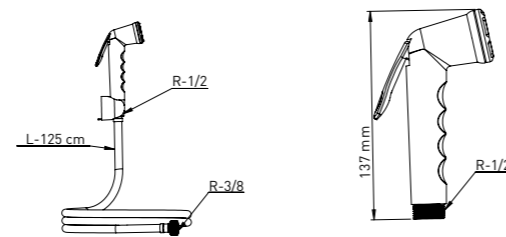

SHUT-OFF TWISTFREE 125 CM WHITE FLEXIBLE HOSE

ABS WHITE

Product Code
SHUT-OFF 1 5 10 L

Pcs in Box	Box Sizes	Box Weight
24	36x32x41cm	9,00 kg

ABS-CHROME

Product Code
SHUT-OFF 3 3 30 L

Pcs in Box	Box Sizes	Box Weight
24	36x32x41cm	8,770 kg

ABS-GOLDEN

Product Code
SHUT-OFF 4 4 40 L

Pcs in Box	Box Sizes	Box Weight
24	36x32x41cm	8,770 kg

ABS-MATT BLACK

Product Code
SHUT-OFF 2 8 20 L

Pcs in Box	Box Sizes	Box Weight
24	36x32x41cm	8,770 kg

SHUT-OFF TWISTFREE 125 CM WHITE FLEXIBLE HOSE

ABS WHITE

Product Code
SHUT-OFF 2-1 5 10

Pcs in Box	Box Sizes	Box Weight
24	36x32x50cm	7,90 kg

ABS-GOLDEN

Product Code
SHUT-OFF 2-4 4 40

Pcs in Box	Box Sizes	Box Weight
24	36x32x50cm	7,90 kg

ABS-CHROME

Product Code
SHUT-OFF 2-3 3 30

Pcs in Box	Box Sizes	Box Weight
24	36x32x50cm	7,90 kg