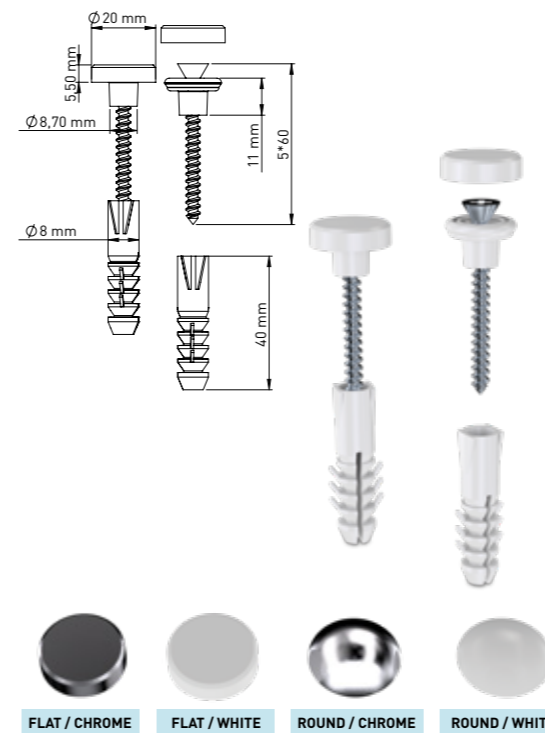

ACCESORIES FIXING KIT

STAINLESS STEEL WHITE COVER

Product Code
KM024 0 02 2 40

Pcs in Box	Box Sizes	Box Weight
500	40x25x28cm	7,90 kg

2 Pcs 5x50 mm inox screws - 2 pcs wall plugs - 2 pcs white caps (round/flat)
2 pcs plastic grips

STEEL - WHITE COVER

Product Code
KM024 0 02 1 40

Pcs in Box	Box Sizes	Box Weight
500	40x25x28cm	7,90 kg

2 Pcs 5x50 mm steel screws - 2 pcs wall plugs - 2 pcs white caps (round/flat)
2 pcs plastic grips

STAINLESS STEEL-CHROME COVER

Product Code
KM024 1 02 2 40

Pcs in Box	Box Sizes	Box Weight
500	40x25x28cm	7,90 kg

2 Pcs 5x50 mm inox screws - 2 pcs wall plugs - 2 pcs chrome color abs caps (round/flat) - 2 pcs plastic grips

STEEL - COVER

Product Code
KM024 1 02 1 40

Pcs in Box	Box Sizes	Box Weight
500	40x25x28cm	7,90 kg

2 Pcs 5x50 mm steel screws - 2 pcs wall plugs - 2 pcs chrome color abs caps (round/flat) - 2 pcs plastic grips

ACCESORIES FIXING KIT 5*60 SPECIAL

STEEL

Product Code
KM024 0 01 1 60

Pcs in Box	Box Sizes	Box Weight
500	40x25x28cm	8,50 kg

2 Pcs 5x60 mm steel screws - 2 pcs wall plugs - 2 pcs chrome color abs caps (round/flat) - 2 pcs plastic grips