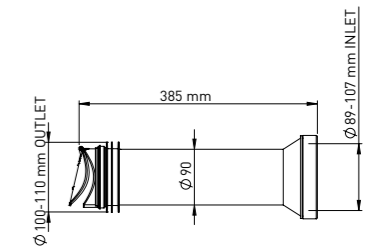

## ANTI CROSS-FLOW AND RODENT BARRIER VALVE 100/110 MM

Product Code  
**PSCK 100 110**

Pcs in Box	Box Sizes	Box Weight
50	64x35x27cm	6,38 kg

**Material**  
Polypropylene+TPE+Polyethylene+Steel Wire

## STRAIGHT PAN CONNECTORS 90/350 MM WITH ANTI CROSS-FLOW AND RODENT BARRIER VALVE 100/110 MM

Product Code  
**PS004 CKV 090 350**

Pcs in Box	Box Sizes	Box Weight
20	40x60x47cm	6,20 kg

**Material**  
Polypropylene+TPE+Polyethylene+Steel Wire