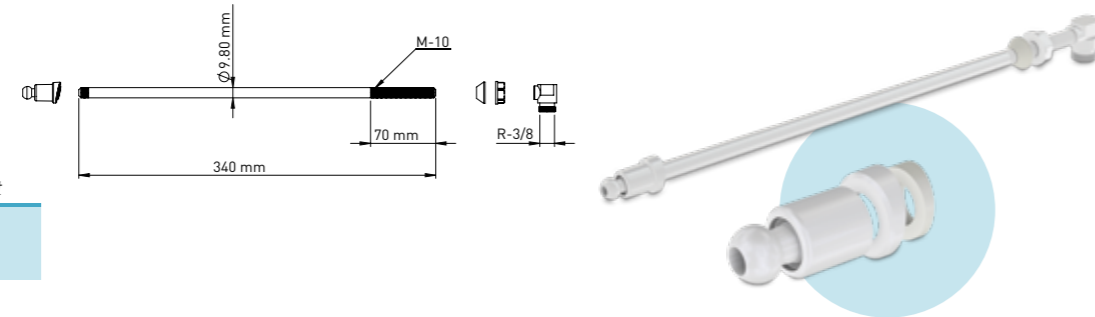

340 MM

Product Code
TBPLS2A340

Pcs in Box	Box Sizes	Box Weight
400	41x40x40cm	12,04 kg