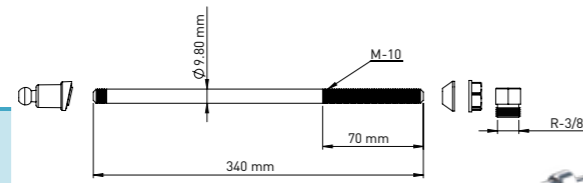

Pcs in Box	Box Sizes	Box Weight
400	41x40x40cm	19,00 kg

**METAL SELF CLEANING PIPE WITH ABS CHROME NOZZLE / BRASS ELBOW**

340 MM

Product Code  
**TBKR4B340**

Pcs in Box	Box Sizes	Box Weight
350	41x40x40cm	21,10 kg