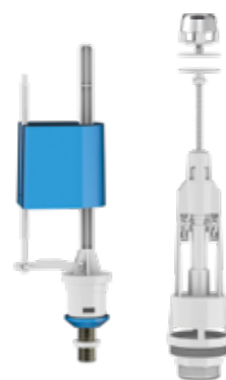

Product Code  
**TM4250**

Pcs in Box	Box Sizes	Box Weight
20	35x56x44cm	10,98 kg

**PUSH MODEL CISTERN MECHANISM WITH MASTER FLOAT VALVE**

Product Code  
**TM4151 - 1/2 INLET**  
**TM4151.1 - 3/8 INLET**

Pcs in Box	Box Sizes	Box Weight
20	71x59x33cm	13,08 kg