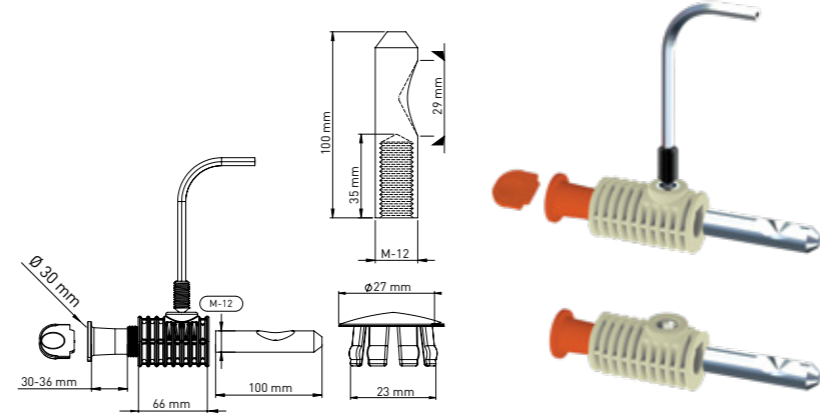

WALLHUNG WC FIXING SET TO FIX THE WALLHUNG WC & BIDET FROM THE SEAT COVER HOLES

66 mm main body x 2 - Tightening switch x1 - Alian x 1
Stabilation pipe (30 mm-36 mm Tolerance Ø30 mm) x 2
100 mm / 30 mm M12 - Stud bolt x2

Product Code
KM023 30 36 66

Pcs in Box	Box Sizes	Box Weight
35	42x24,5x23cm	16,70 kg