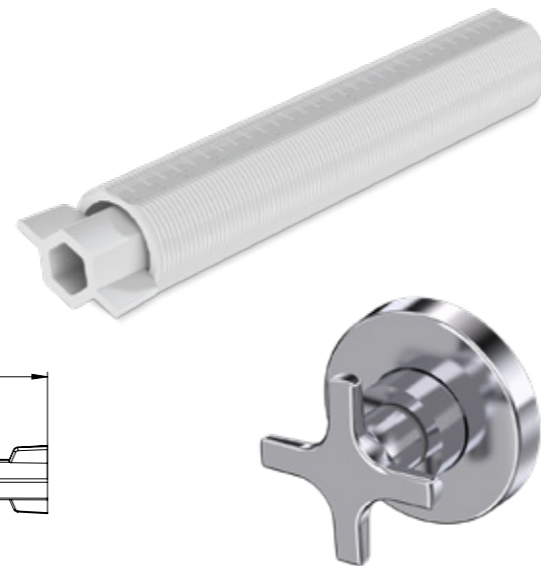

Product Code
BT5050

Pcs in Box	Box Sizes	Box Weight
20	37x45x32 cm	5,00 kg