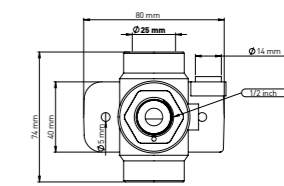

Product Code  
**BT6020 25 mm**

**SHUT-OFFS**  
**104-113**

SHUT-OFF TWISTFREE 125 CM WHITE FLEXIBLE HOSE

ABS WHITE

Product Code  
**SHUT-OFF 1 5 10 L**

Pcs in Box	Box Sizes	Box Weight
24	36x32x41cm	9,00 kg