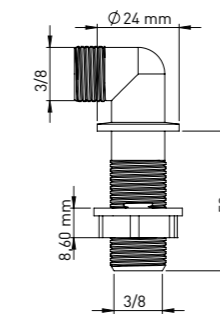

### WATER INLET ELBOW SHORT 3/8

42 MM

Product Code  
**SG001**

Pcs in Box	Box Sizes	Box Weight
1500	41x40x40cm	15,60 kg

52 MM

Product Code  
**SG002**

Pcs in Box	Box Sizes	Box Weight
1250	41x40x40cm	15,36 kg