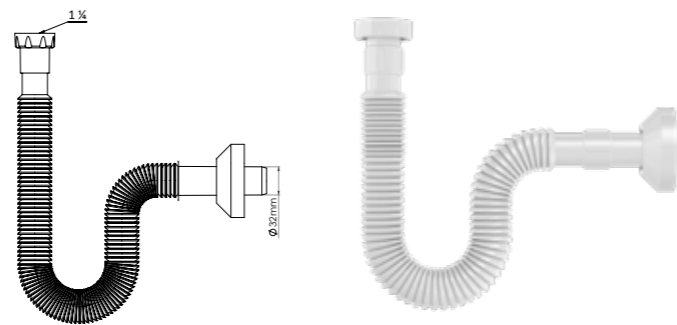

MAGIC PIPE 1-1/4 WITH ROSETTE AND PLASTIC NUT

Ø32

Product Code
TM1200

Pcs in Box	Box Sizes	Box Weight
100	42,5x37,5x61cm	8,58 kg

MAGIC PIPE 1-1/2 WITH ROSETTE AND PLASTIC NUT