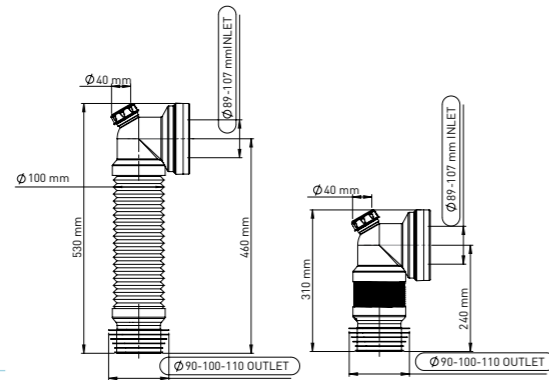

EXTENDABLE WC PAN ELBOW CONNECTOR 100/460 MM WITH Ø40 INSPECTION INLET

89-107 mm Inlet 90/100/110 mm or 100/110 mm - 460 mm Extendable WC Connector with Ø 40 Inspection inlet 89-107 mm inlet suits all pan spigots. Connects back to wall WCs to the wastewater pipe. With its elastic form makes wastewater outlet connection possible when it is off center.

100/460 MM - 90/100/110 MM

Product Code
PSC14 100 460 90 110

Pcs in Box	Box Sizes	Box Weight
24	61x52x42cm	11,93 kg

Material
Polypropylene+TPE+Polyethylene+Steel Wire