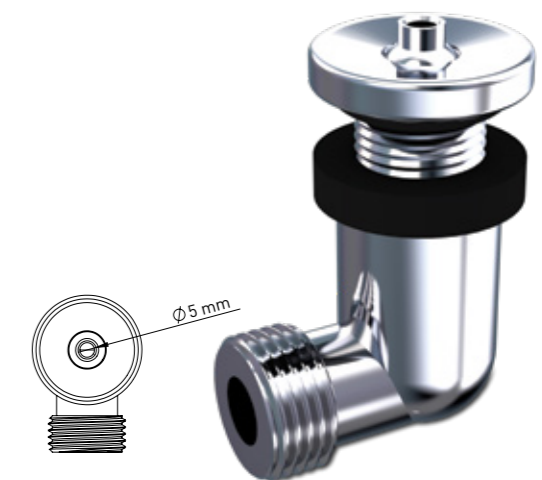

SELF CLEANING PIPE WITH CIRCULAR STAINLESS STEEL (316 L) NOZZLE THREADED 1/2 FEMALE

500 MM

Product Code
STF-NS 1/2 500 MM

Pcs in Box	Box Sizes	Box Weight
50	41x25x28cm	5,22 kg

600 MM

Product Code
STF-NS 1/2 600 MM

Pcs in Box	Box Sizes	Box Weight
50	41x25x28cm	5,68 kg

SELF CLEANING PIPE (ELBOW) WITH CIRCULAR STAINLESS STEEL (316 L) NOZZLE THREADED 1/2 FEMALE

500 MM

Product Code
STF-NE 1/2 500 MM

Pcs in Box	Box Sizes	Box Weight
50	41x25x28cm	5,54 kg

600 MM

Product Code
STF-NE 1/2 600 MM

Pcs in Box	Box Sizes	Box Weight
50	41x25x28cm	6,00 kg

SELF CLEANING NOZZLE WITH CIRCULAR STAINLESS STEEL (316 L)

THREADED 3/8 MALE CONNECTION PIECE

Product Code
STF-EN 3/8

THREADED 1/2 MALE CONNECTION PIECE

Product Code
STF-EN 1/2