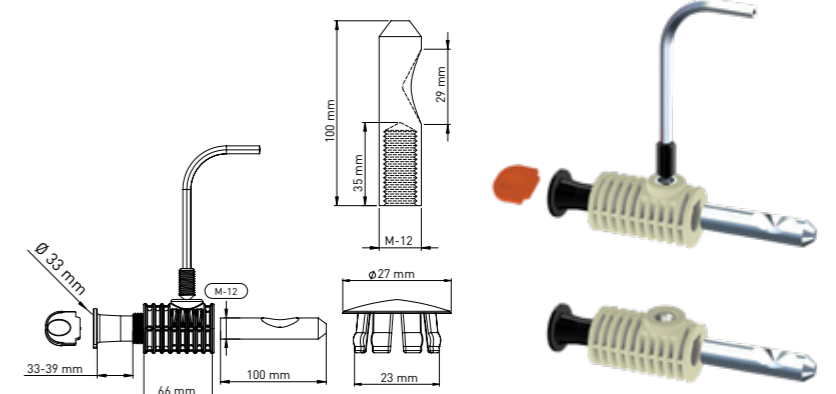

66 mm main body x 2 - Tightening switch x1 - Alian x 1
Stabilation pipe (33 mm-39 mm Tolerance Ø33 mm) x 2
100 mm / 30 mm M12 - Stud bolt x2

Product Code
KM123 33 39 66

Pcs in Box	Box Sizes	Box Weight
35	42x24,5x23cm	16,90 kg