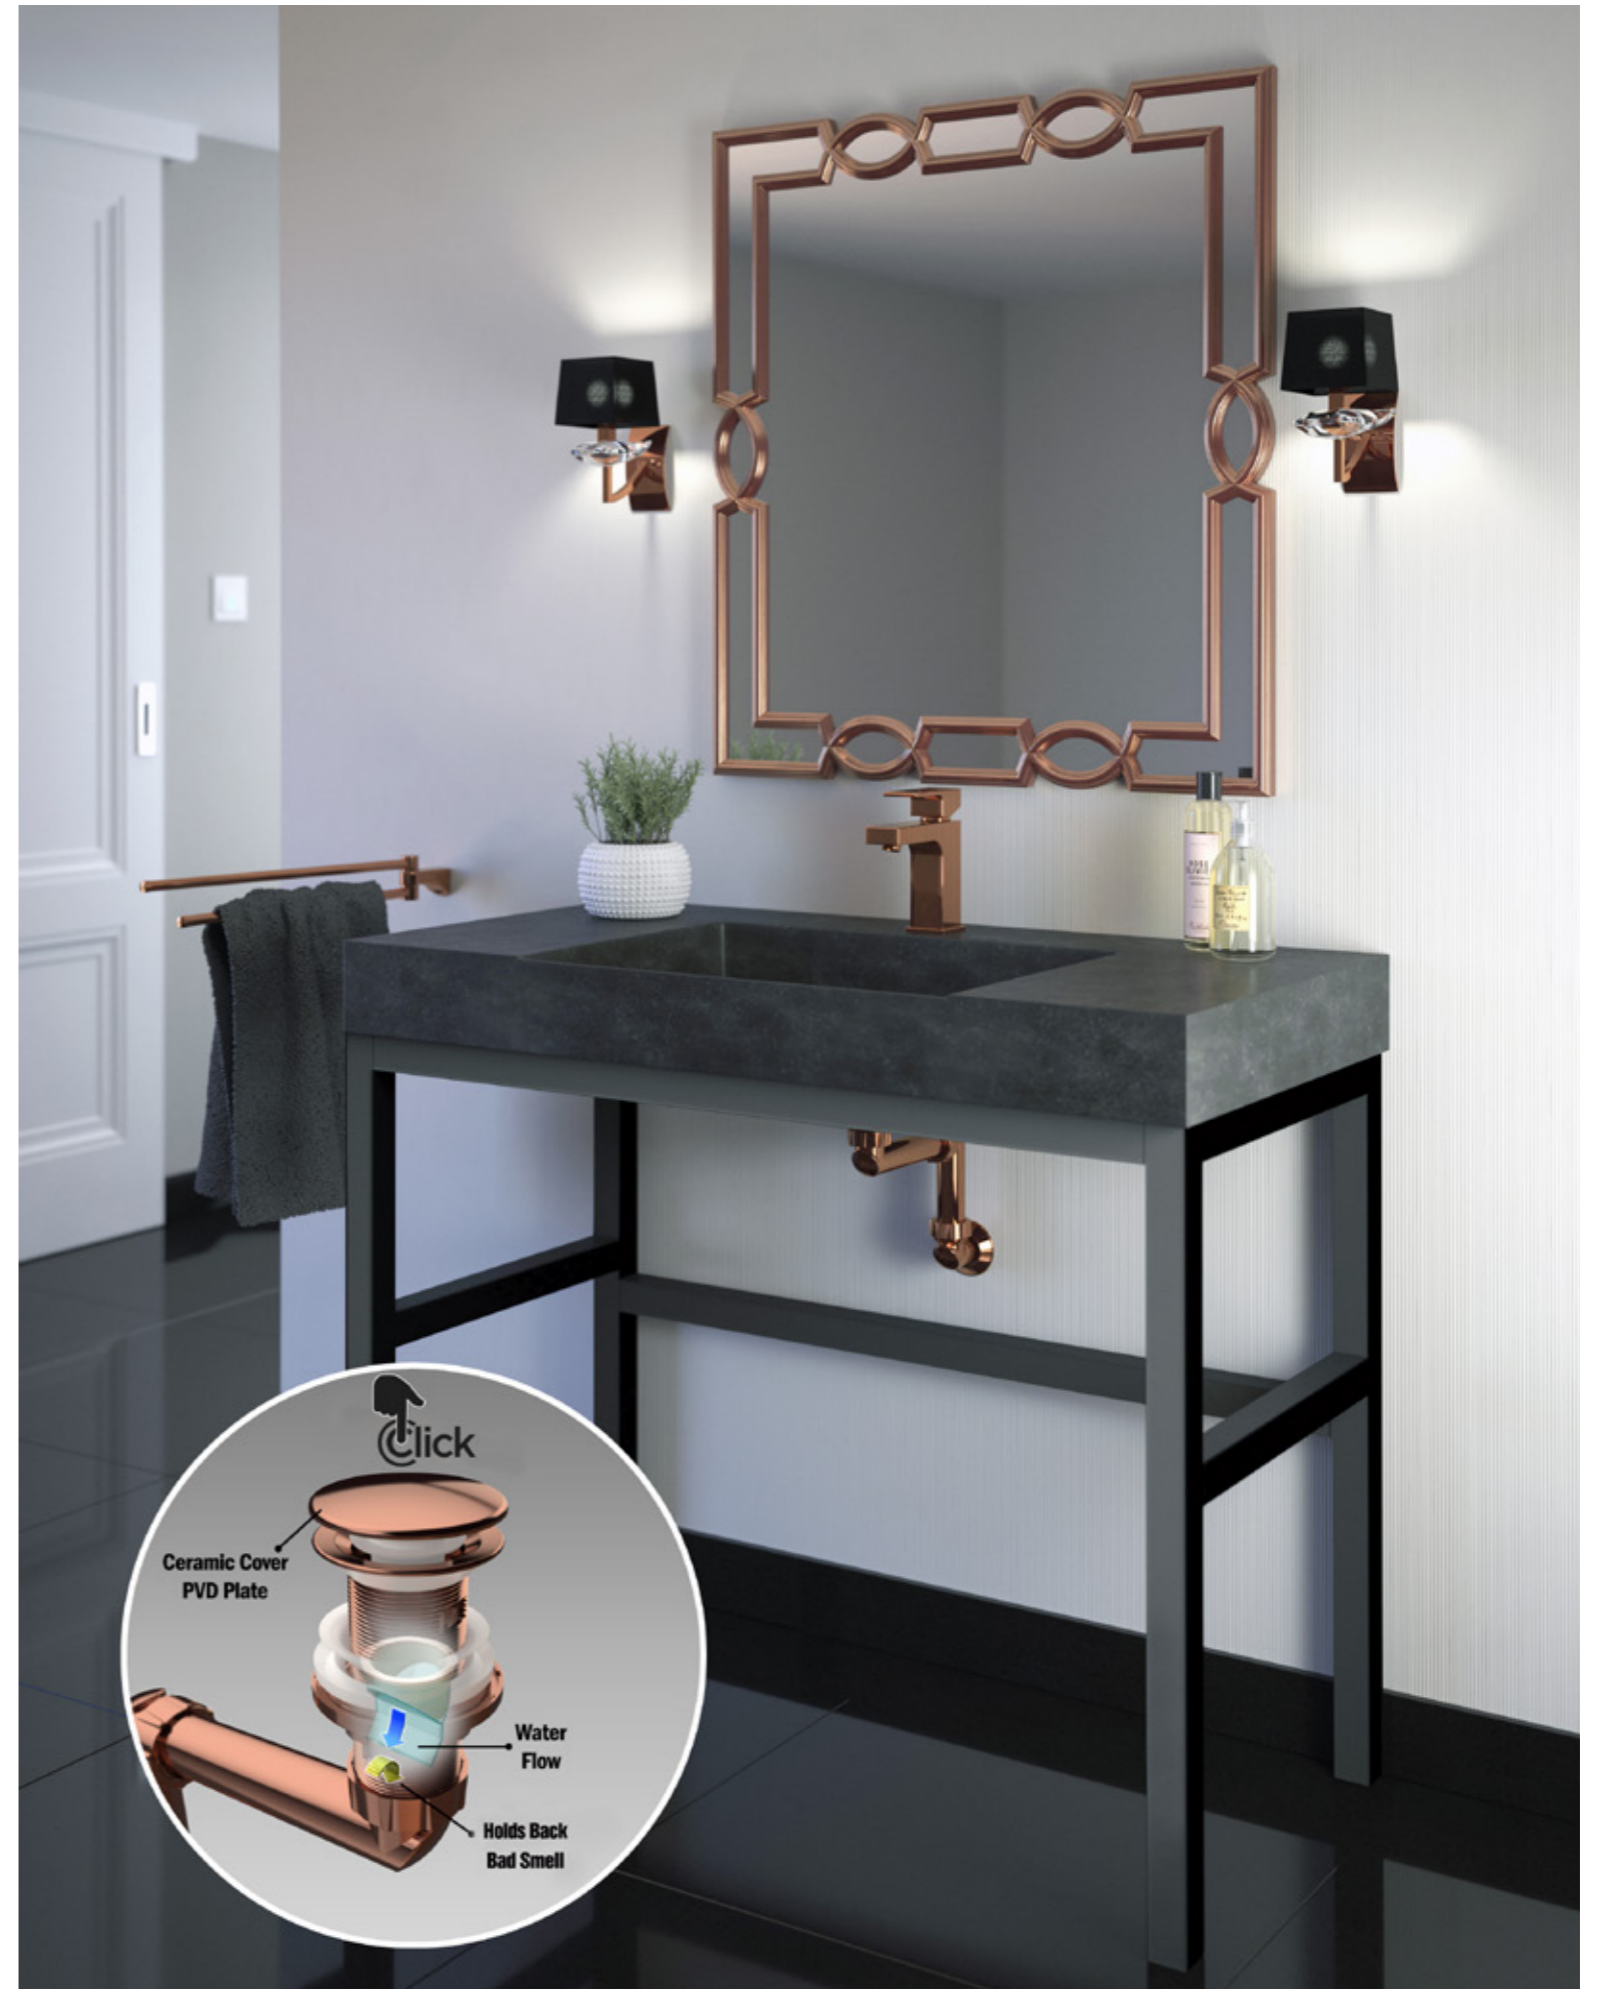

**CLICK CLACK DRAIN 1.1/4 HOLE WITH SILICON CHECK VALVE
+ 1-1/4 Ø32 ELBOW SIPHON**

**GOLDEN CERAMIC
WITHOUT OVERFLOW HOLE**

Product Code
CCPSAK1001140-A + TM1200 D

Pcs in Box	Box Sizes	Box Weight
6	44x34x26cm	3,00 kg

**GOLDEN CERAMIC
WITH OVERFLOW HOLE**

Product Code
CCPSAK100114T-A + TM1200 D

Pcs in Box	Box Sizes	Box Weight
6	44x34x26cm	3,00 kg

**SILVER CERAMIC
WITHOUT OVERFLOW HOLE**

Product Code
CCPSKK1001140-G + TM1200 D

Pcs in Box	Box Sizes	Box Weight
6	44x34x26cm	3,00 kg

**SILVER CERAMIC
WITH OVERFLOW HOLE**

Product Code
CCPSKK100114T-G + TM1200 D

Pcs in Box	Box Sizes	Box Weight
6	44x34x26cm	3,00 kg

**BRONZE CERAMIC
WITHOUT OVERFLOW HOLE**

Product Code
CCPSBK1001140-BR + TM1200 D

Pcs in Box	Box Sizes	Box Weight
6	44x34x26cm	3,00 kg

**BRONZE CERAMIC
WITH OVERFLOW HOLE**

Product Code
CCPSBK100114T-BR + TM1200 D

Pcs in Box	Box Sizes	Box Weight
6	44x34x26cm	3,00 kg