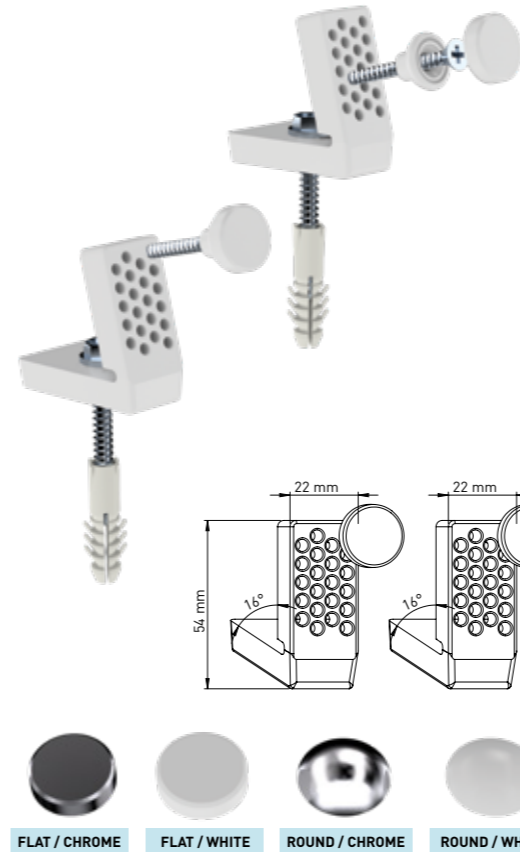

CLOSET SIDE FIXING SET LOW L TYPE