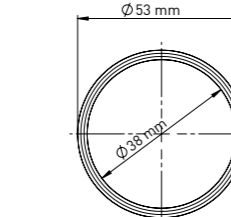

CONCEALED CISTERN Ø90*370 MM Ø90-100/110 OUTLET EXTENDABLE ELBOW

Ø90 inlet 90/100/110 mm outlet - 205 mm - 370 mm Wallhung WC Waste water connector.

Product Code
GPK02 090 370 E

Pcs in Box	Box Sizes	Box Weight
20	47x30x52cm	8,03 kg

Material
Polypropylene+TPE+Polyethylene+Steel Wire

CONCEALED CISTERN Ø90*660 MM Ø90-100/110 OUTLET EXTENDABLE ELBOW

Product Code
GPK02 090 660 E

Pcs in Box	Box Sizes	Box Weight
20	47x39x52cm	10,03 kg

Material
Polypropylene+TPE+Polyethylene+Steel Wire

CONCEALED CISTERN CLEAN WATER ENTRY GASKET

Gasket of clean water inlet for concealed cistern.

Product Code
GTC01 045 000

Pcs in Box	Box Sizes	Box Weight
100	42x24,5x16cm	1,67 kg

Material
TPE

CONCEALED CISTERN WASTE WATER OUTLET GASKET 90 MM

Concealed cistern waste water outlet gasket

Product Code
GPC02 090 000

Pcs in Box	Box Sizes	Box Weight
100	42x24,5x16cm	0,90 kg

Material
TPE

CONCEALED CISTERN Ø90*450 MM WASTE WATER ELBOW PIPE

Product Code
GPD01 090 450

Pcs in Box	Box Sizes	Box Weight
25	60x46,5x47,5 cm	10,50 kg

Material
Polypropylene+TPE

CONCEALED CISTERN 90-110 MM ADAPTOR

Product Code
GPA01 090 110

Pcs in Box	Box Sizes	Box Weight
50	24x58x40 cm	6,10 kg

Material
Polypropylene+TPE

CONCEALED CISTERN WASTE WATER ENTRY GASKET

Gasket for waste water outlet pipe of concealed cistern. 89-107mm Inlet suits all pan spigots.

Product Code
GPC01 100 000

Pcs in Box	Box Sizes	Box Weight
100	41x40x40cm	7,43 kg

Material
TPE

CONCEALED CISTERN CLEAN WATER OUTLET GASKET 45 MM

Concealed cistern clean water outlet gasket

Product Code
GTC02 045 000

Pcs in Box	Box Sizes	Box Weight
100	42x24,5x16cm	0,60 kg

Material
TPE