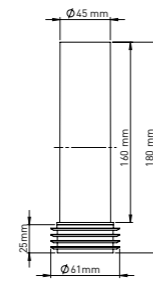

CONCEALED CISTERN Ø45*180 MM CLEAN WATER PIPE

Ø45*180 Clean water inlet for concealed cistern.

Product Code
GT001 045 180

Pcs in Box	Box Sizes	Box Weight
100	61x52x42cm	7,35 kg

Material
Polypropylene + TPE

CONCEALED CISTERN Ø45*220 MM CLEAN WATER PIPE

Ø45*220 Clean water inlet for concealed cistern.

Product Code
GT001 045 310

Pcs in Box	Box Sizes	Box Weight
100	58x54x36,5cm	11,50 kg

Material
Polypropylene + TPE