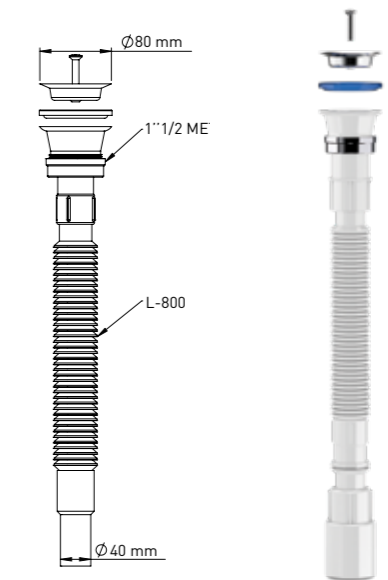

Product Code  
**TM1210 - M**

Pcs in Box	Box Sizes	Box Weight
100	42,5x37,5x61cm	16,50 kg

**1-1/2 FLEXIBLE SIPHON Ø40 WITH ZINC NUT - 304 QUALITY**

Ø40 - 80 MM

Product Code  
**TM1240 - M**

Pcs in Box	Box Sizes	Box Weight
75	42,5x37,5x61cm	14,00 kg