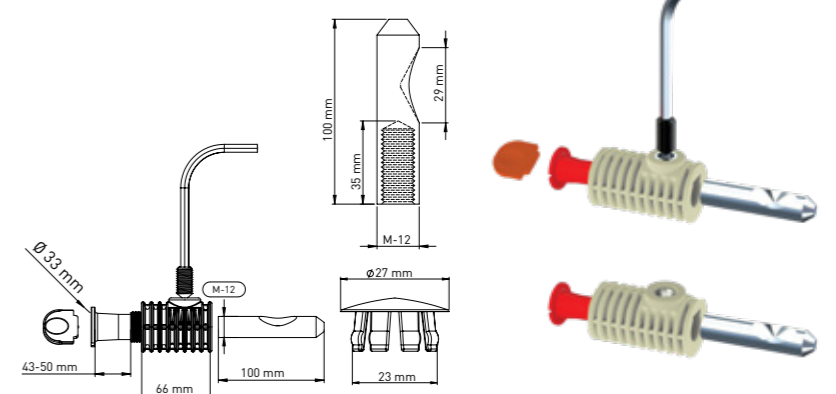

66 mm main body x 2 - Tightening switch x1 - Alian x 1
Stabilation pipe (43 mm-50 mm Tolerance Ø33 mm) x 2
100 mm / 30 mm M12 - Stud bolt x2

Product Code
KM123 43 50 66

Pcs in Box	Box Sizes	Box Weight
35	42x24,5x23cm	17,30 kg