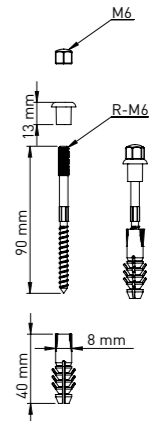

STEEL SCREW M6 NUT 2 PCS SET

BRASS NUT

Product Code
KM039 1 04 1 90

Pcs in Box	Box Sizes	Box Weight
200	42x24,5x13cm	7,92 kg

2 Pcs m6 steel screw - 2 pcs wall plugs - 2 pcs brass nuts - 2 pcs plastic grips