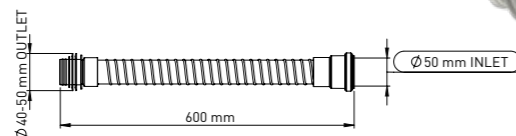

### EASY-FLEX Ø50 MM INLET Ø40-50 MM OUTLET 350 - 450 - 600 MM

Ø 50 mm inlet Ø40-50 MM gasket outlet EASY-FLEX 35-45-60 cm  
Provides flexibility for water pipe in wastewater installations with its elastic form.  
Generally can be used in bathtub and filter binding. (MALE-FEMALE)

### EASY-FLEX Ø50 MM INLET Ø40-50 MM OUTLET 350 - 450 - 600 MM ELBOW

Ø 50 mm inlet Ø40-50 MM elbow gasket outlet EASY-FLEX 35-45-60 cm. Provides flexibility for water pipe in wastewater installations with its elastic form. Generally can be used in bathtub and filter binding. (MALE-FEMALE)