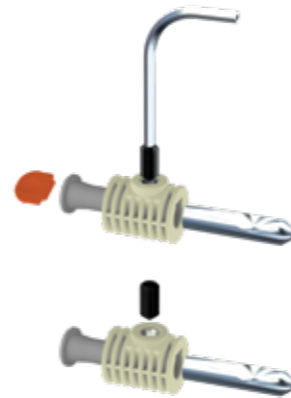

47 mm main body x 2 - Tightening switch x1 - Alian x 1
Stabilation pipe (33 mm-39 mm Tolerance Ø30 mm) x 2
70 mm / 30 mm M12 - Stud bolt x2

Product Code
KM023 33 39 47

Pcs in Box	Box Sizes	Box Weight
40	42x24,5x23cm	13,70 kg