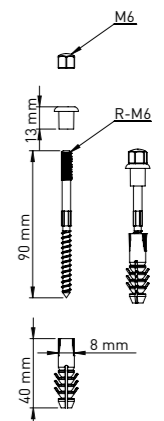

STEEL NUT

Product Code
KM039 1 03 1 90

Pcs in Box	Box Sizes	Box Weight
200	42x24,5x13cm	7,92 kg

2 Pcs m6 steel screw - 2 pcs wall plugs - 2 pcs steel nuts - 2 pcs plastic grips