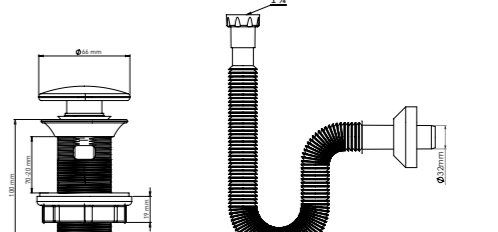

Pcs in Box	Box Sizes	Box Weight
16	42x42x46cm	9,16 kg

1-1/4 SIPHON WITH ZINC NUT + BRASS CLICK CLACK

WITH OVERFLOW HOLE

Product Code  
**CCM75114T + TM1200-M**

Pcs in Box	Box Sizes	Box Weight
12	70x35x29cm	6,92 kg