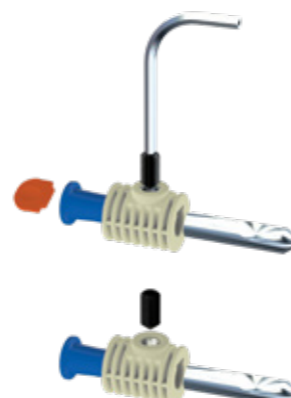

47 mm main body x 2 - Tightening switch x1 - Alian x 1
Stabilation pipe (43 mm-50 mm Tolerance Ø30 mm) x 2
70 mm / 30 mm M12 - Stud bolt x2

Product Code
KM023 43 50 47

Pcs in Box	Box Sizes	Box Weight
40	42x24,5x23cm	14,00 kg