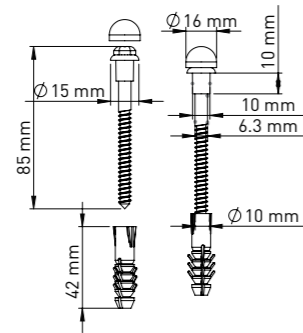

**CLOSET SIDE FIXING SET - SCREW WHITE COVER**

**STEEL SCREW**

Product Code  
**KM022 0 02 1 80**

Pcs in Box	Box Sizes	Box Weight
200	42x24,5x13cm	8,09 kg

2 Pcs 6,3x80 mm steel screws - 2 pcs wall plugs - 2 pcs white caps (round/flat) - 2 pcs plastic grips