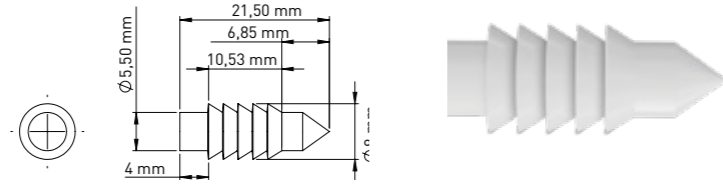

AIR PLUG Ø 8

Product Code
AK027

Pcs in Box	Box Sizes	Box Weight
15000	40x25x28cm	15,00 kg