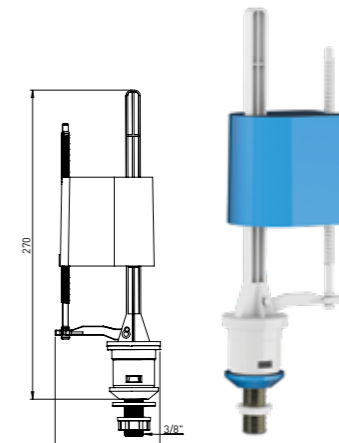

MASTER FLOAT VALVE WITH 3/8 BRASS INLET FROM BOTTOM

Product Code
TM7019 - 3/8 INLET

Pcs in Box	Box Sizes	Box Weight
48	71x59x33cm	10,66 kg