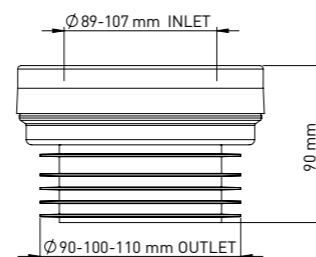

PP WC STRAIGHT CONNECTOR

89-107 mm Inlet x 90 mm/ 100 mm / 110 mm PVC Outlet Straight Rigid WC Connector. 89-107 mm inlet suits all pan spigots.

Product Code
PSPP1 000

Pcs in Box	Box Sizes	Box Weight
40	70x56x20cm	9,83 kg

Material
Polypropylene + TPE