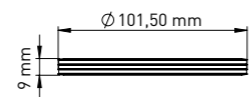

CONCEALED CISTERN Ø90*370 MM Ø90-100/110 OUTLET EXTENDABLE ELBOW

Ø90 inlet 90/100/110 mm outlet - 205 mm - 370 mm Wallhung WC Waste water connector.

Product Code
GPK02 090 370 E

Pcs in Box	Box Sizes	Box Weight
20	47x30x52cm	8,03 kg

Material
Polypropylene+TPE+Polyethylene+Steel Wire

CONCEALED CISTERN Ø90*660 MM Ø90-100/110 OUTLET EXTENDABLE ELBOW

Product Code
GPK02 090 660 E

Pcs in Box	Box Sizes	Box Weight
20	47x39x52cm	10,03 kg

Material
Polypropylene+TPE+Polyethylene+Steel Wire

CONCEALED CISTERN CLEAN WATER ENTRY GASKET

Gasket of clean water inlet for concealed cistern.

Product Code
GTC01 045 000

Pcs in Box	Box Sizes	Box Weight
100	42x24,5x16cm	1,67 kg

Material
TPE

CONCEALED CISTERN WASTE WATER OUTLET GASKET 90 MM

Concealed cistern waste water outlet gasket

Product Code
GPC02 090 000

Pcs in Box	Box Sizes	Box Weight
100	42x24,5x16cm	0,90 kg

Material
TPE

CONCEALED CISTERN Ø90*450 MM WASTE WATER ELBOW PIPE

Product Code
GPD01 090 450

Pcs in Box	Box Sizes	Box Weight
25	60x46,5x47,5 cm	10,50 kg

Material
Polypropylene+TPE

CONCEALED CISTERN 90-110 MM ADAPTOR

Product Code
GPA01 090 110

Pcs in Box	Box Sizes	Box Weight
50	24x58x40 cm	6,10 kg

Material
Polypropylene+TPE

CONCEALED CISTERN WASTE WATER ENTRY GASKET

Gasket for waste water outlet pipe of concealed cistern. 89-107mm Inlet suits all pan spigots.

Product Code
GPC01 100 000

Pcs in Box	Box Sizes	Box Weight
100	41x40x40cm	7,43 kg

Material
TPE

CONCEALED CISTERN CLEAN WATER OUTLET GASKET 45 MM

Concealed cistern clean water outlet gasket

Product Code
GTC02 045 000

Pcs in Box	Box Sizes	Box Weight
100	42x24,5x16cm	0,60 kg

Material
TPE