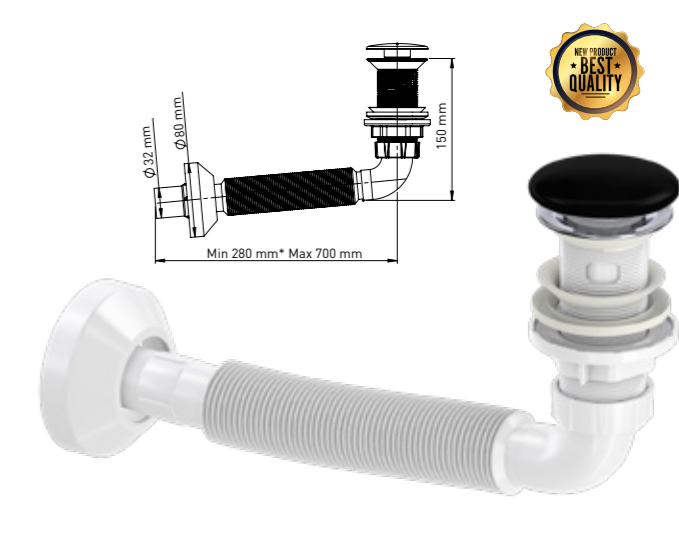

MATT BLACK CERAMIC
WITH OVERFLOW HOLE

Product Code
CCPS100114T-M-S + TM1200 D

Pcs in Box	Box Sizes	Box Weight
6	44x34x26cm	3,00 kg