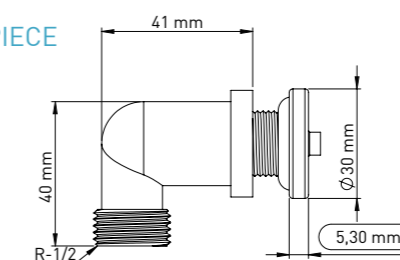

SELF CLEANING PIPE WITH CIRCULAR STAINLESS STEEL (316 L) NOZZLE THREADED 1/2 FEMALE

500 MM

Product Code
STF-NS 1/2 500 MM

Pcs in Box	Box Sizes	Box Weight
50	41x25x28cm	5,22 kg

600 MM

Product Code
STF-NS 1/2 600 MM

Pcs in Box	Box Sizes	Box Weight
50	41x25x28cm	5,68 kg

SELF CLEANING PIPE (ELBOW) WITH CIRCULAR STAINLESS STEEL (316 L) NOZZLE THREADED 1/2 FEMALE

500 MM

Product Code
STF-NE 1/2 500 MM

Pcs in Box	Box Sizes	Box Weight
50	41x25x28cm	5,54 kg

600 MM

Product Code
STF-NE 1/2 600 MM

Pcs in Box	Box Sizes	Box Weight
50	41x25x28cm	6,00 kg

SELF CLEANING NOZZLE WITH CIRCULAR STAINLESS STEEL (316 L)

THREADED 3/8 MALE CONNECTION PIECE

Product Code
STF-EN 3/8

THREADED 1/2 MALE CONNECTION PIECE

Product Code
STF-EN 1/2