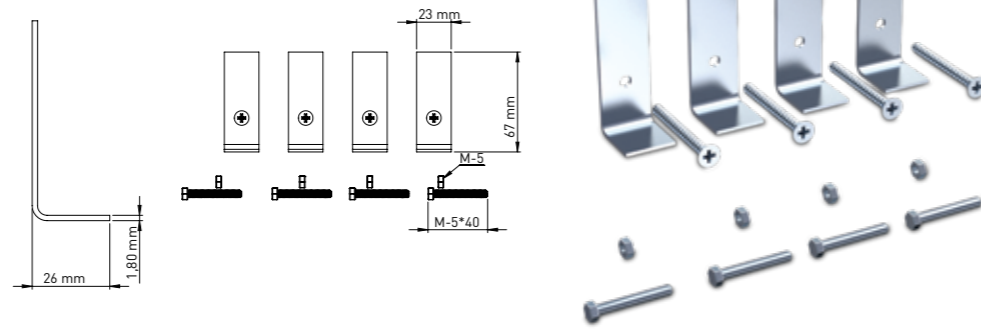

UNDER COUNTER WASHBASIN FIXING KIT

Product Code
LM007

Pcs in Box	Box Sizes	Box Weight
200	40x25x28cm	31,56 kg