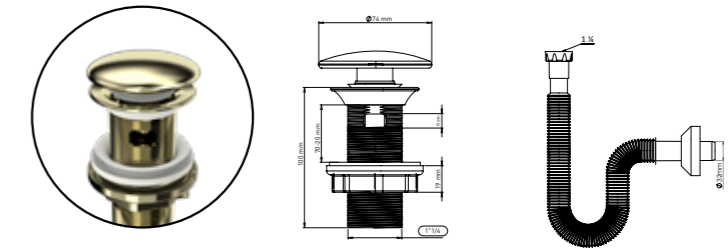

GOLDEN CERAMIC
WITH OVERFLOW HOLE

Product Code
CCPSAK100114T-A + TM1200

Pcs in Box	Box Sizes	Box Weight
16	70x35x25cm	6,21 kg