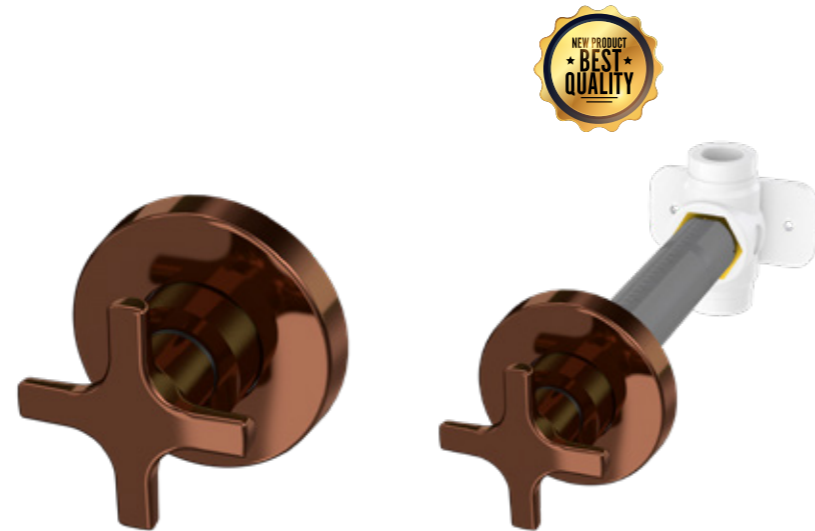

**BUILT-IN STOP VALVE FOR CONCEALED INSTALLATION**

**BRONZE CROSS**

Product Code  
**BT7050 20 mm BR**

Pcs in Box	Box Sizes	Box Weight
20	37x45x32 cm	8,30 kg

Product Code  
**BT7050 25 mm BR**

Pcs in Box	Box Sizes	Box Weight
20	37x45x32 cm	8,30 kg