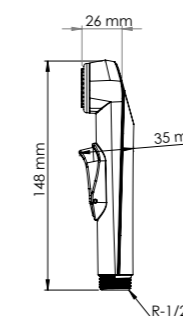

**WHITE**

Product Code  
**SHUT-OFF 2-1 5 00**

Pcs in Box	Box Sizes	Box Weight
96	36x32x41cm	8,77 kg

**CHROME**

Product Code  
**SHUT-OFF 2-3 3 00**

Pcs in Box	Box Sizes	Box Weight
96	36x32x41cm	9,12 kg

**GOLDEN**