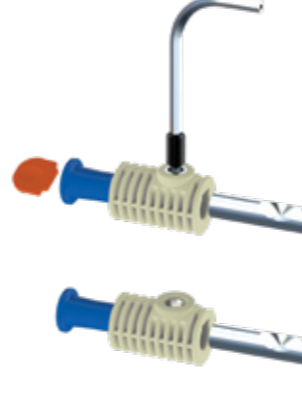

60 mm main body x 2 - Tightening switch x1 - Alian x 1
Stabilation pipe (43 mm-50 mm Tolerance Ø30 mm) x 2
100 mm / 30 mm M12 - Stud bolt x2

Product Code
KM023 43 50 60

Pcs in Box	Box Sizes	Box Weight
35	42x24,5x23cm	16,80 kg