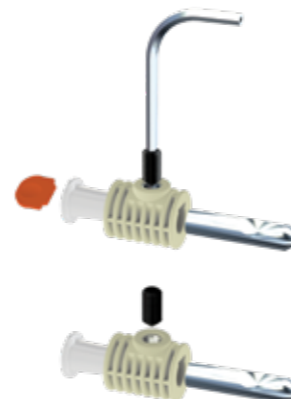

47 mm Main body x 2 - Tightening switch x1 - Alian x 1
Stabilation pipe (37 mm-43 mm Tolerance Ø30 mm) x 2
70 mm / 30 mm M12 - Stud bolt x2

Product Code
KM023 37 43 47

Pcs in Box	Box Sizes	Box Weight
40	42x24,5x23cm	13,85 kg