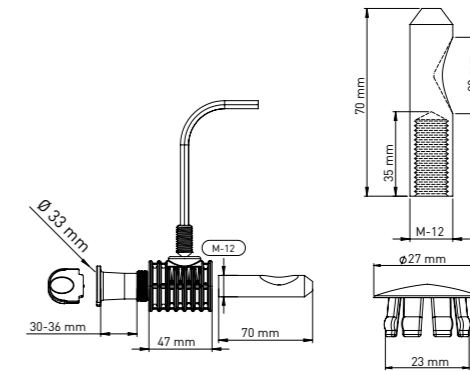

WALLHUNG WC FIXING SET TO FIX THE WALLHUNG WC & BIDET FROM SIDES OR SEAT COVER HOLES

47 mm main body x 2 - Tightening switch x1 - Alian x 1
Stabilation pipe (30 mm-36 mm Tolerance Ø33 mm) x 2
70 mm / 30 mm M12 - Stud bolt x2

Product Code
KM123 30 36 47

Pcs in Box	Box Sizes	Box Weight
40	42x24,5x23cm	13,50 kg