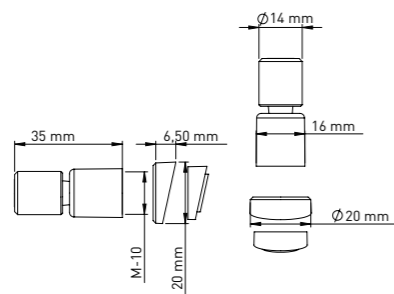

PERLATOR NOZZLE SET TYPE 6

Product Code
ZZ011

Pcs in Box	Box Sizes	Box Weight
750	40x25x28cm	11,68 kg