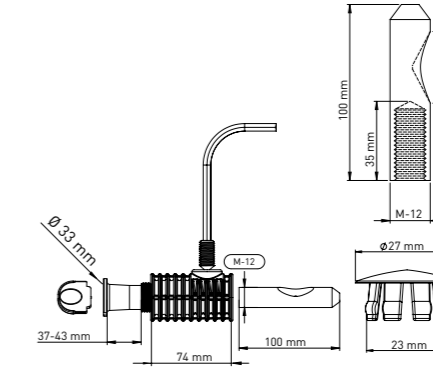

74 mm main body x 2 - Tightening switch x1 - Alian x 1
Stabilation pipe (37 mm-43 mm Tolerance Ø33 mm) x 2
100 mm / 30 mm M12 - Stud bolt x2

Product Code
KM123 37 43 74

Pcs in Box	Box Sizes	Box Weight
30	42x24,5x23cm	19,10 kg