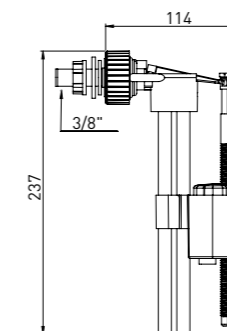

**EASY MODEL HIGH LEVEL FLUSH TANK (PULL MECHANISM)**

Product Code  
**TM4080**

Pcs in Box	Box Sizes	Box Weight
5	76x42x39cm	10,80 kg

**EASY MODEL HIGH LEVEL FLUSH TANK (PUSH MECHANISM)**

**PUSH BUTTON**

Product Code  
**TM4090**