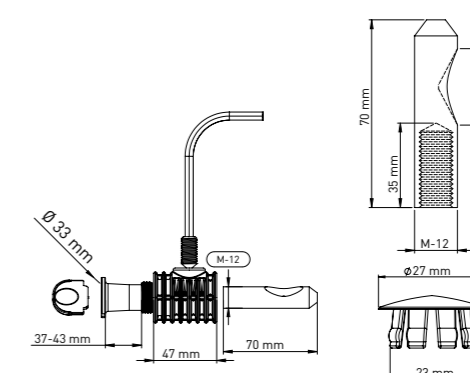

47 mm Main body x 2 - Tightening switch x1 - Alian x 1
Stabilation pipe (37 mm-43 mm Tolerance Ø33 mm) x 2
70 mm / 30 mm M12 - Stud bolt x2

Product Code
KM123 37 43 47

Pcs in Box	Box Sizes	Box Weight
40	42x24,5x23cm	13,85 kg