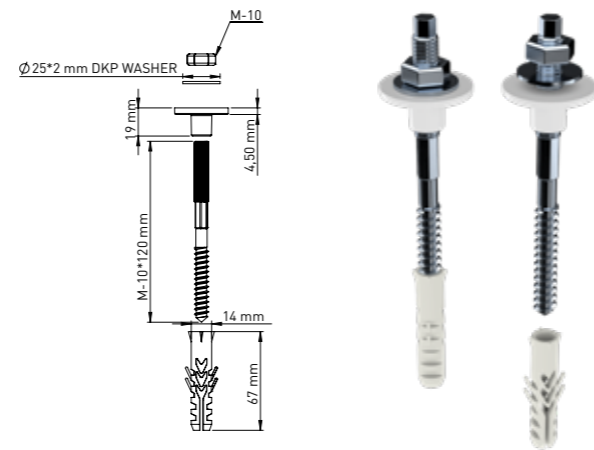

LAVATORY FIXING KIT WITH THICK WASHER

Product Code
LM004 010 120

Pcs in Box	Box Sizes	Box Weight
100	42x24,5x16cm	14,73 kg