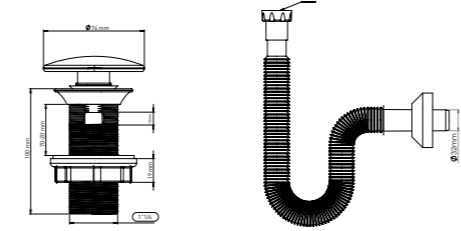

RED CERAMIC - WITHOUT OVERFLOW HOLE

Product Code
CCPS1001140-K + TM1200

Pcs in Box	Box Sizes	Box Weight
16	70x35x25cm	6,21 kg