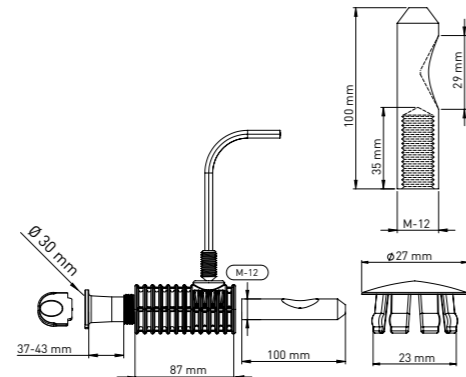

87 mm Main body x 2 - Tightening switch x1 - Alian x 1
Stabilation pipe (37 mm-43 mm Tolerance Ø30 mm) x 2
100 mm / 30 mm M12 - Stud bolt x2

Product Code
KM023 37 43 87

Pcs in Box	Box Sizes	Box Weight
25	42x24,5x23cm	14,90 kg