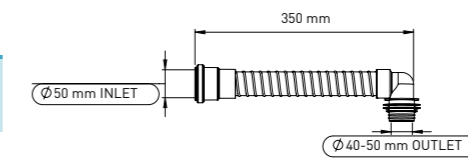

EASY-FLEX Ø50 MM INLET Ø40-50 MM OUTLET 350 - 450 - 600 MM

Ø 50 mm inlet Ø40-50 MM gasket outlet EASY-FLEX 35-45-60 cm
Provides flexibility for water pipe in wastewater installations with its elastic form.
Generally can be used in bathtub and filter binding. (MALE-FEMALE)

Product Code
PS015 040 350

Pcs in Sack	Sack Size	Sack Weight
200	150x90x30cm	29,94 kg

Material
Polypropylene+TPE+PVC

Product Code
PS015 040 450

Pcs in Sack	Sack Size	Sack Weight
150	150x90x30cm	24,94 kg

Material
Polypropylene+TPE+PVC

Product Code
PS015 040 600

Pcs in Sack	Sack Size	Sack Weight
100	150x90x30cm	19,12 kg

Material
Polypropylene+TPE+PVC

EASY-FLEX Ø50 MM INLET Ø40-50 MM OUTLET 350 - 450 - 600 MM ELBOW

Ø 50 mm inlet Ø40-50 MM elbow gasket outlet EASY-FLEX 35-45-60 cm. Provides flexibility for water pipe in wastewater installations with its elastic form. Generally can be used in bathtub and filter binding. (MALE-FEMALE)

Product Code
PSD15 040 350

Pcs in Sack	Sack Size	Sack Weight
200	150x90x30cm	30,24 kg

Material
Polypropylene+TPE+PVC

Product Code
PSD15 040 450

Pcs in Sack	Sack Size	Sack Weight
150	150x90x30cm	26,06 kg

Material
Polypropylene+TPE+PVC

Product Code
PSD15 040 600

Pcs in Sack	Sack Size	Sack Weight
100	150x90x30cm	21,13 kg

Material
Polypropylene+TPE+PVC