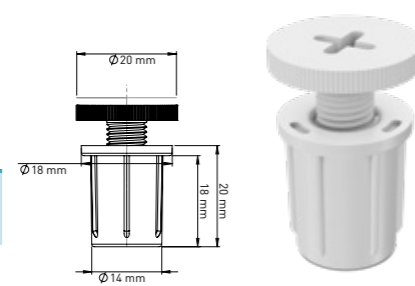

DIAMETER 14 MM

Product Code
ZZ002

Pcs in Box	Box Sizes	Box Weight
3000	40x25x28cm	12,69 kg