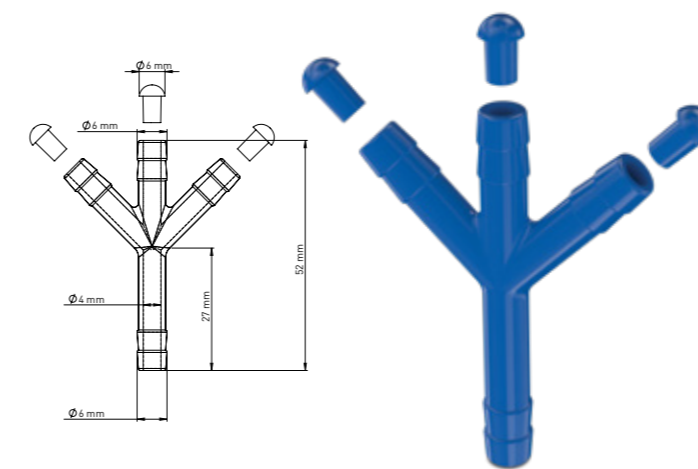

### AIR FORK

For attaching air pipe into plaster molds.

Product Code  
**AK025**

Pcs in Box	Box Sizes	Box Weight
3000	40x25x28cm	4,50 kg

For attaching air pipe into plaster molds.