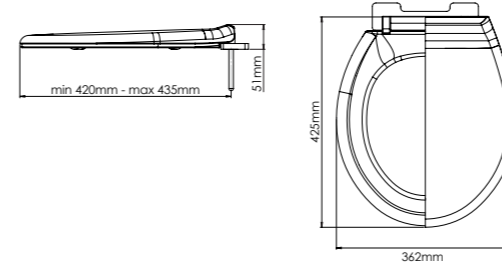

CLEVER SILENCE CLOSE SEAT COVER

Product Code
TM2072

Pcs in Box	Box Sizes	Box Weight
10	54x38,5x47cm	15,70 kg

Material
PP