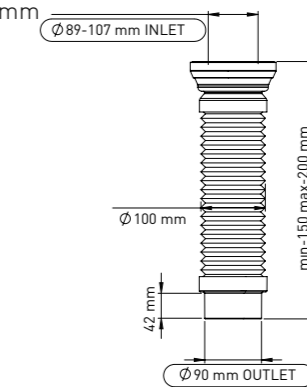

CONCEALED CISTERN Ø90*350 MM Ø90 WASTE WATER OUTLET STRAIGHT PIPE

Ø90*350 - Ø90 mm outlet Wallhung WC Waste water connector.

Product Code
GPS01 090 350

Pcs in Box	Box Sizes	Box Weight
16	58x54x36,5cm	5,69 kg

Material
Polypropylene+TPE