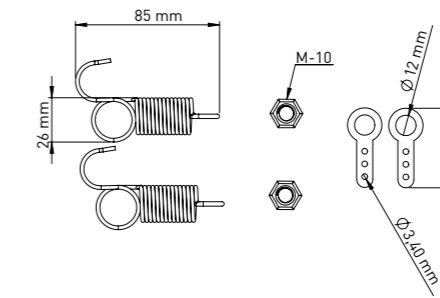

SEMI PEDESTAL FIXING SET WITH SWITCH

Product Code
LM011 030 046

Pcs in Box	Box Sizes	Box Weight
125	42x24,5x16cm	11,92 kg