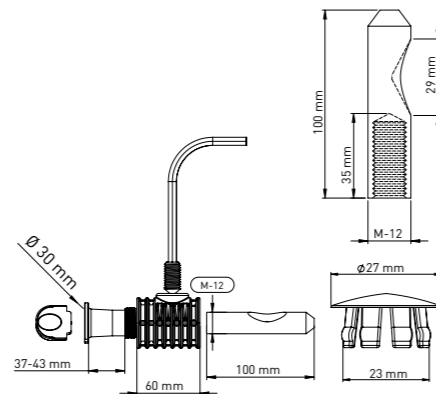

60 mm Main body x 2 - Tightening switch x1 - Alian x 1
Stabilation pipe (37 mm-43 mm Tolerance Ø30 mm) x 2
100 mm / 30 mm M12 - Stud bolt x2

Product Code
KM023 37 43 60

Pcs in Box	Box Sizes	Box Weight
35	42x24,5x23cm	16,60 kg