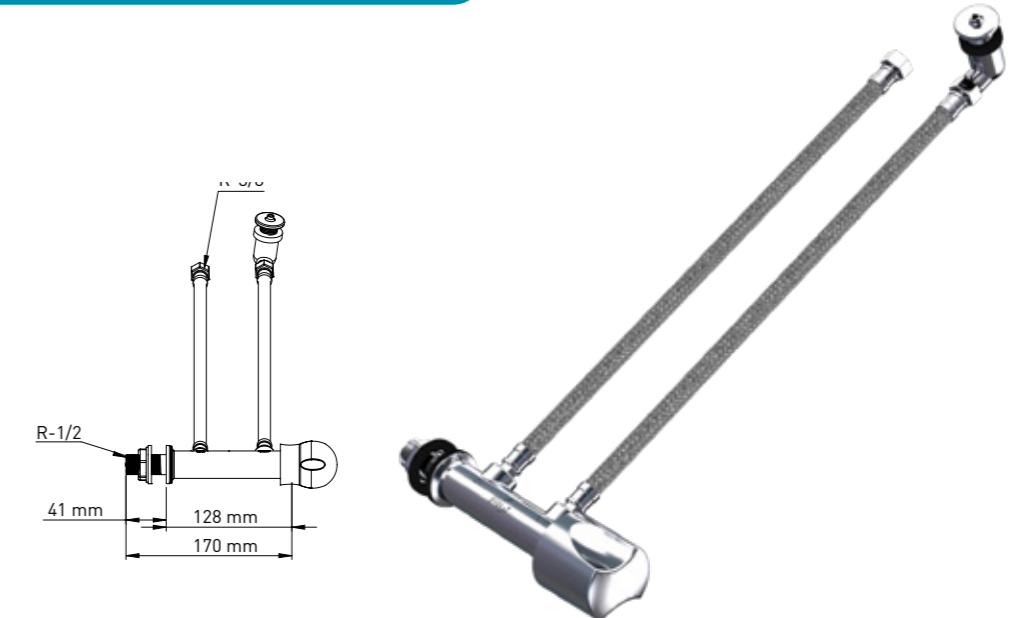

COLLECTOR FOR CISTERN AND SELF CLEANING PIPE

Product Code
BT3020