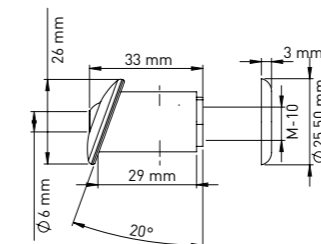

20 DEGREES

Product Code
ZZ036

Pcs in Box	Box Sizes	Box Weight
1000	40x25x28cm	13,10 kg