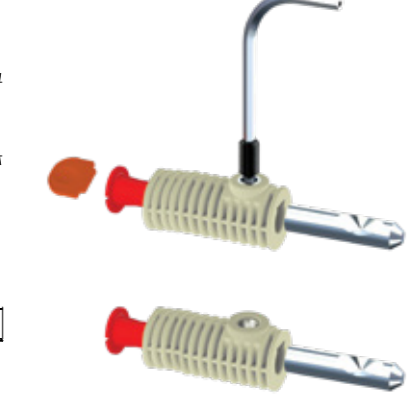

87 mm main body x 2 - Tightening switch x1 - Alian x 1
Stabilation pipe (43 mm-50 mm Tolerance Ø33 mm) x 2
100 mm / 30 mm M12 - Stud bolt x2

Product Code
KM123 43 50 87

Pcs in Box	Box Sizes	Box Weight
25	42x24,5x23cm	15,10 kg