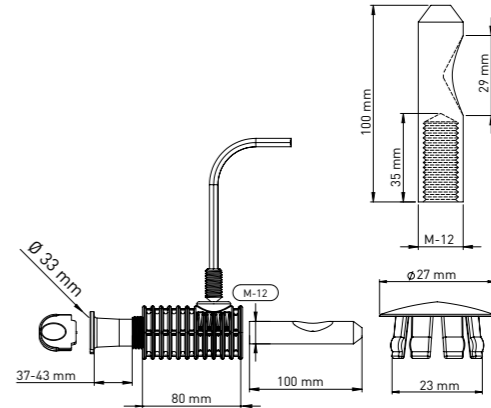

80 mm main body x 2 - Tightening switch x1 - Alian x 1
Stabilation pipe (37 mm-43 mm Tolerance Ø33 mm) x 2
100 mm / 30 mm M12 - Stud bolt x2

Product Code
KM123 37 43 80

Pcs in Box	Box Sizes	Box Weight
30	42x24,5x23cm	19,60 kg