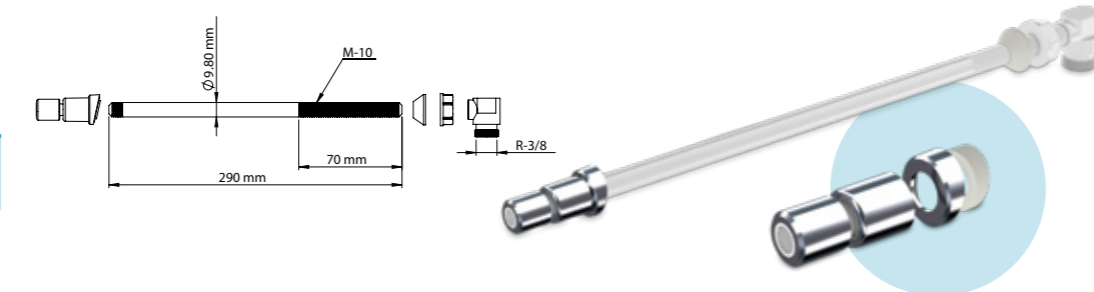

290 MM

Product Code
TBPLS6A290

Pcs in Box	Box Sizes	Box Weight
350	41x40x40cm	14,73 kg