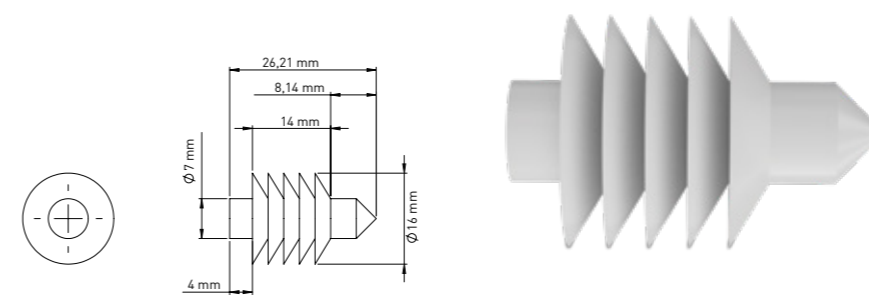

AIR PLUG Ø 16

Product Code
AK031

Pcs in Box	Box Sizes	Box Weight
4000	40x25x28cm	9,80 kg