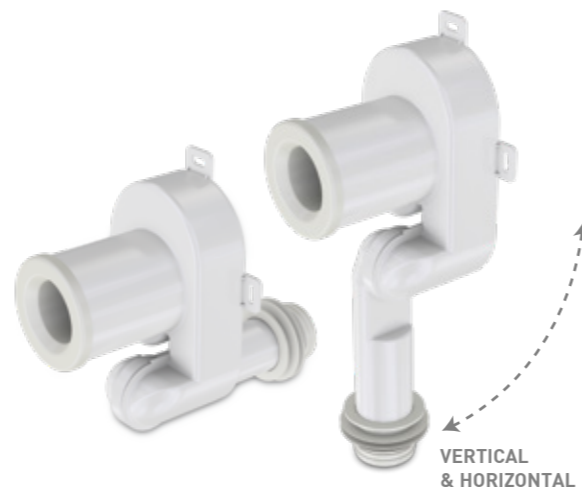

VERTICAL
& HORIZONTAL