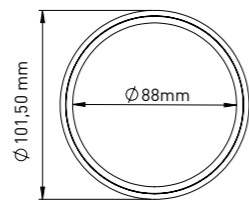

CONCEALED CISTERN Ø90*370 MM Ø90-100/110 OUTLET EXTENDABLE ELBOW

Ø90 inlet 90/100/110 mm outlet - 205 mm - 370 mm Wallhung WC Waste water connector.

Product Code
GPK02 090 370 E

Pcs in Box	Box Sizes	Box Weight
20	47x30x52cm	8,03 kg

Material
Polypropylene+TPE+Polyethylene+Steel Wire

CONCEALED CISTERN Ø90*660 MM Ø90-100/110 OUTLET EXTENDABLE ELBOW

Product Code
GPK02 090 660 E

Pcs in Box	Box Sizes	Box Weight
20	47x39x52cm	10,03 kg

Material
Polypropylene+TPE+Polyethylene+Steel Wire

CONCEALED CISTERN CLEAN WATER ENTRY GASKET

Gasket of clean water inlet for concealed cistern.

Product Code
GTC01 045 000

Pcs in Box	Box Sizes	Box Weight
100	42x24,5x16cm	1,67 kg

Material
TPE

CONCEALED CISTERN WASTE WATER OUTLET GASKET 90 MM

Concealed cistern waste water outlet gasket

Product Code
GPC02 090 000

Pcs in Box	Box Sizes	Box Weight
100	42x24,5x16cm	0,90 kg

Material
TPE

CONCEALED CISTERN Ø90*450 MM WASTE WATER ELBOW PIPE

Product Code
GPD01 090 450

Pcs in Box	Box Sizes	Box Weight
25	60x46,5x47,5 cm	10,50 kg

Material
Polypropylene+TPE

CONCEALED CISTERN 90-110 MM ADAPTOR

Product Code
GPA01 090 110

Pcs in Box	Box Sizes	Box Weight
50	24x58x40 cm	6,10 kg

Material
Polypropylene+TPE

CONCEALED CISTERN WASTE WATER ENTRY GASKET

Gasket for waste water outlet pipe of concealed cistern. 89-107mm Inlet suits all pan spigots.

Product Code
GPC01 100 000

Pcs in Box	Box Sizes	Box Weight
100	41x40x40cm	7,43 kg

Material
TPE

CONCEALED CISTERN CLEAN WATER OUTLET GASKET 45 MM

Concealed cistern clean water outlet gasket

Product Code
GTC02 045 000

Pcs in Box	Box Sizes	Box Weight
100	42x24,5x16cm	0,60 kg

Material
TPE