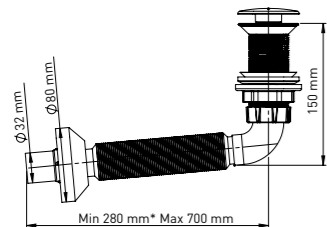

**SILVER CERAMIC
WITHOUT OVERFLOW HOLE**

Product Code
CCPSKK1001140-G + TM1200 D

Pcs in Box	Box Sizes	Box Weight
6	44x34x26cm	3,00 kg