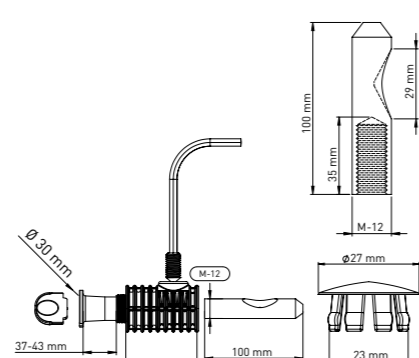

70 mm Main body x 2 - Tightening switch x1 - Alian x 1
Stabilation pipe (37 mm-43 mm Tolerance Ø30 mm) x 2
100 mm / 30 mm M12 - Stud bolt x2

Product Code
KM023 37 43 70

Pcs in Box	Box Sizes	Box Weight
35	42x24,5x23cm	18,90 kg