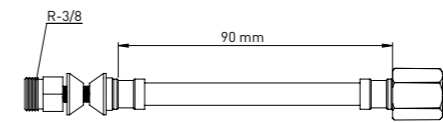

SELF CLEANING PIPE WITH CIRCULAR STAINLESS STEEL (316 L) NOZZLE 90 MM

Product Code
TBASM8F90T

Pcs in Box	Box Sizes	Box Weight
100	42x24,5x15cm	8,00 kg