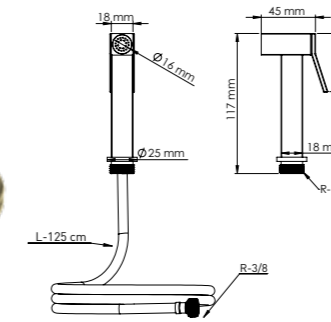

SQUARE SHUT-OFF TWISTFREE 125 CM STAINLESS HOSE

BRASS-GOLDEN

Product Code
SHUT-OFF 7-6 6 40

Pcs in Box	Box Sizes	Box Weight
20	42x25x55cm	11,97 kg