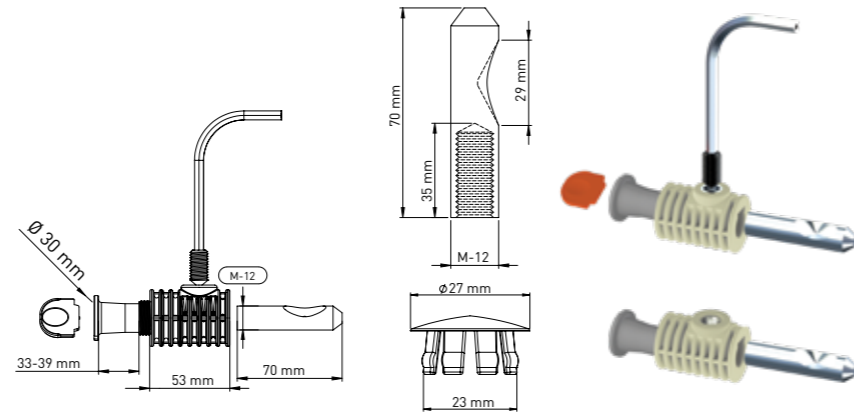

53 mm main body x 2 - Tightening switch x1 - Alian x 1
Stabilation pipe (33 mm-39 mm Tolerance Ø30 mm) x 2
70 mm / 30 mm M12 - Stud bolt x2

Product Code
KM023 33 39 53

Pcs in Box	Box Sizes	Box Weight
35	42x24,5x23cm	15,40 kg