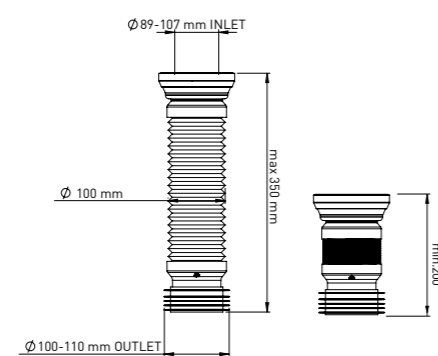

100/350 MM - 100/110 MM

Product Code
PS012 100 350 100 110

Pcs in Box	Box Sizes	Box Weight
30	70x22x58cm	10,70 kg

Material
Polypropylene+TPE+Polyethylene+Steel Wire