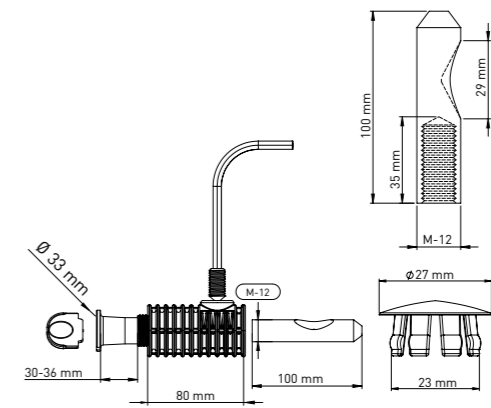

WALLHUNG WC FIXING SET TO FIX THE WALLHUNG WC & BIDET FROM SIDES OR SEAT COVER HOLES

80 mm main body x 2 - Tightening switch x1 - Alian x 1
Stabilation pipe (30 mm-36 mm Tolerance Ø33 mm) x 2
100 mm / 30 mm M12 - Stud bolt x2

Product Code
KM123 30 36 80

Pcs in Box	Box Sizes	Box Weight
30	42x24,5x23cm	19,20 kg