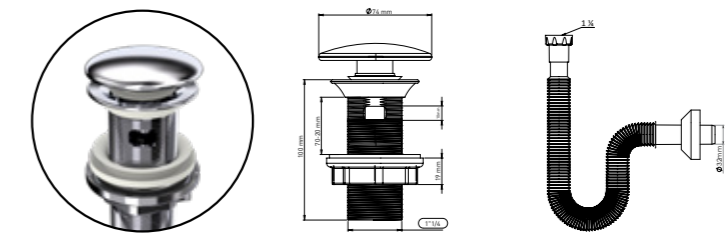

SILVER CERAMIC
WITH OVERFLOW HOLE

Product Code
CCPSKK100114T-G + TM1200

Pcs in Box	Box Sizes	Box Weight
16	70x35x25cm	6,21 kg