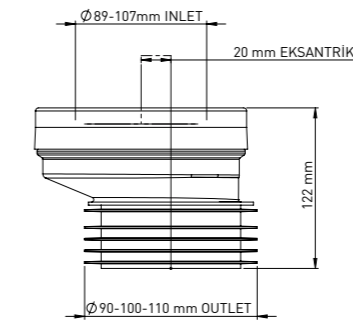

PP WC ECCENTRIC CONNECTOR 20 MM

89-107 mm Inlet x 90 mm/ 100 mm / 110 mm PVC Outlet with 20 mm offset Rigid WC Connector. 89-107 mm inlet suits all pan spigots.

Product Code
PSPP1 020

Pcs in Box	Box Sizes	Box Weight
40	70x57x23cm	10,45 kg

Material
Polypropylene + TPE