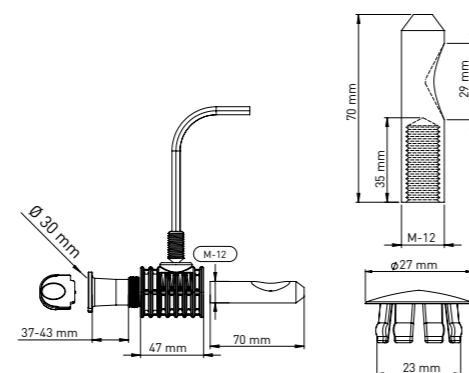

47 mm Main body x 2 - Tightening switch x1 - Alian x 1
Stabilation pipe (37 mm-43 mm Tolerance Ø30 mm) x 2
70 mm / 30 mm M12 - Stud bolt x2

Product Code
KM023 37 43 47

Pcs in Box	Box Sizes	Box Weight
40	42x24,5x23cm	13,85 kg