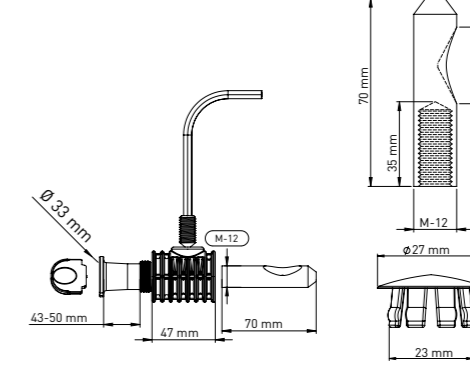

47 mm main body x 2 - Tightening switch x1 - Alian x 1
Stabilation pipe (43 mm-50 mm Tolerance Ø33 mm) x 2
70 mm / 30 mm M12 - Stud bolt x2

Product Code
KM123 43 50 47

Pcs in Box	Box Sizes	Box Weight
40	42x24,5x23cm	14,00 kg