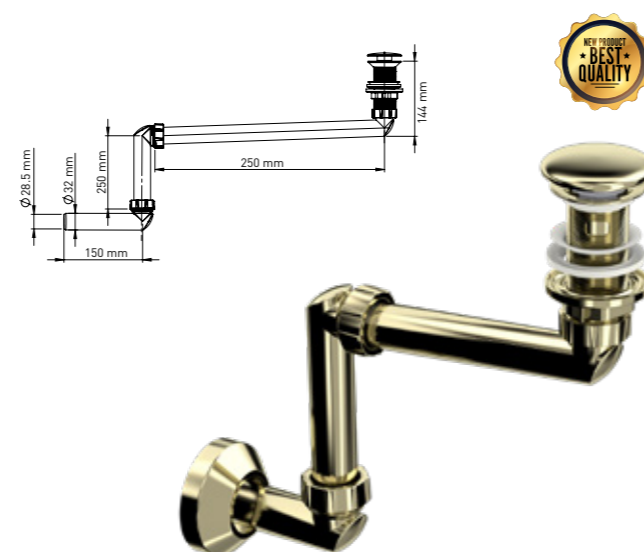

GOLDEN CERAMIC WITH OVERFLOW HOLE

Product Code
CCPSAK100114T-A + PP25-25-15

Pcs in Box	Box Sizes	Box Weight
6	44x34x26cm	3,60 kg