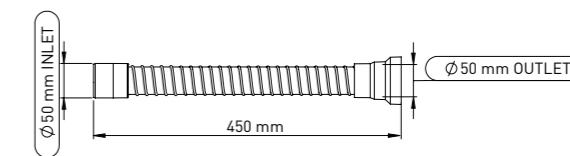

450 MM

Product Code
PS017 050 450

Pcs in Sack	Sack Size	Sack Weight
150	150x90x30cm	24,94 kg

Material
PP+TPE+PVC