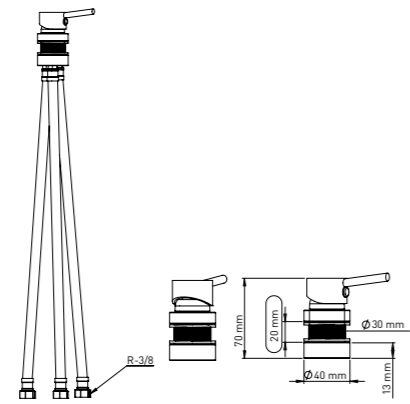

HOT AND COLD WATER BUILT-IN CLOSET TAPS (LIMITER CARTRIDGE FOR MAX 40) SIDE FIXING

Product Code
BTOS1010

Pcs in Box	Box Sizes	Box Weight
50	52x26x40cm	14,60 kg