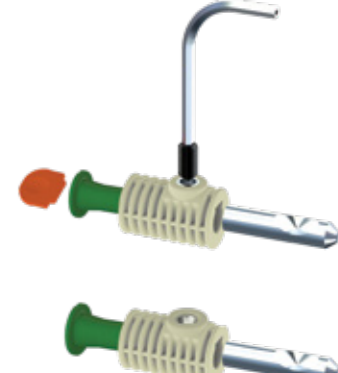

WALLHUNG WC FIXING SET TO FIX THE WALLHUNG WC & BIDET FROM SIDES OR SEAT COVER HOLES

60 mm main body x 2 - Tightening switch x1 - Alian x 1
Stabilation pipe (30 mm-36 mm Tolerance Ø33 mm) x 2
100 mm / 30 mm M12 - Stud bolt x2

Product Code
KM123 30 36 60

Pcs in Box	Box Sizes	Box Weight
35	42x24,5x23cm	16,20 kg