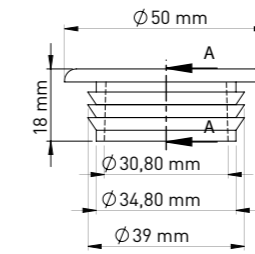

SIDE HOLE PLUG-RUBBER

SIDE HOLE PLUG-RUBBER. Closes water inlet holes of back to wall WC's. Especially tolerates large-scale holes.

Product Code
DT004 050 000

Pcs in Box	Box Sizes	Box Weight
1500	41x40x40cm	19,24 kg

Material
TPE