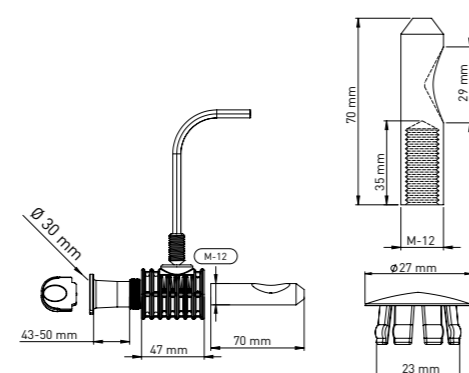

47 mm main body x 2 - Tightening switch x1 - Alian x 1
Stabilation pipe (43 mm-50 mm Tolerance Ø30 mm) x 2
70 mm / 30 mm M12 - Stud bolt x2

Product Code
KM023 43 50 47

Pcs in Box	Box Sizes	Box Weight
40	42x24,5x23cm	14,00 kg