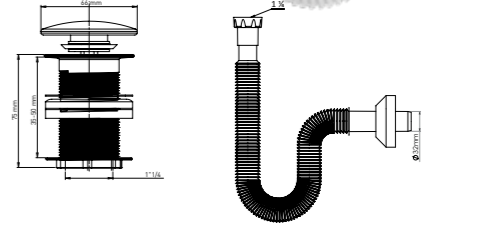

WITHOUT OVERFLOW HOLE

Product Code
CCM751140 + TM1200-M

Pcs in Box	Box Sizes	Box Weight
12	70x35x29cm	6,92 kg