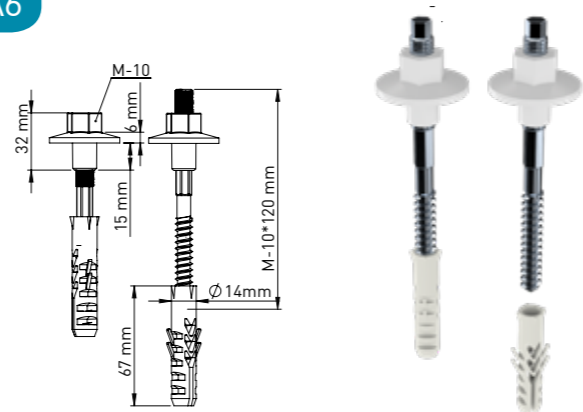

LAVATORY FIXING SET WITH PLASTIC NUT IN PA6

Product Code
LM005 010 120

Pcs in Box	Box Sizes	Box Weight
75	42x24,5x16cm	12,990 kg