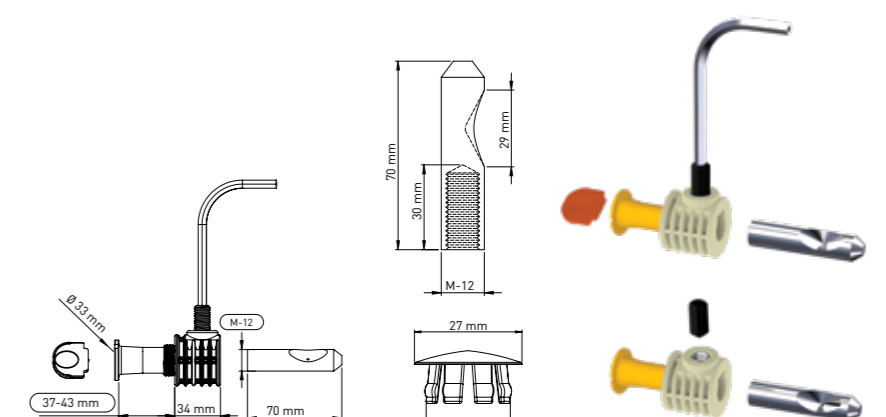

34 mm Main body x 2 - Tightening switch x1 - Alian x 1
Stabilation pipe (37 mm-43 mm Tolerance Ø33 mm) x 2
70 mm / 30 mm M12 - Stud bolt x2

Product Code
KM123 37 43 34

Pcs in Box	Box Sizes	Box Weight
50	42x24,5x23cm	15,60 kg