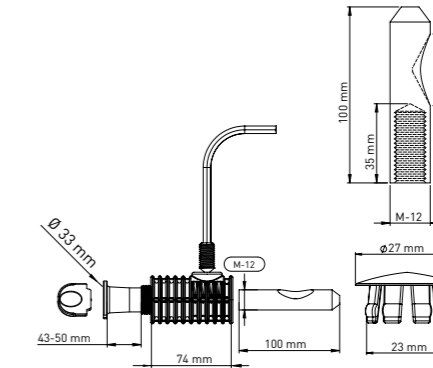

74 mm main body x 2 - Tightening switch x1 - Alian x 1
Stabilation pipe (43 mm-50 mm Tolerance Ø33 mm) x 2
100 mm / 30 mm M12 - Stud bolt x2

Product Code
KM123 43 50 74

Pcs in Box	Box Sizes	Box Weight
30	42x24,5x23cm	19,30 kg