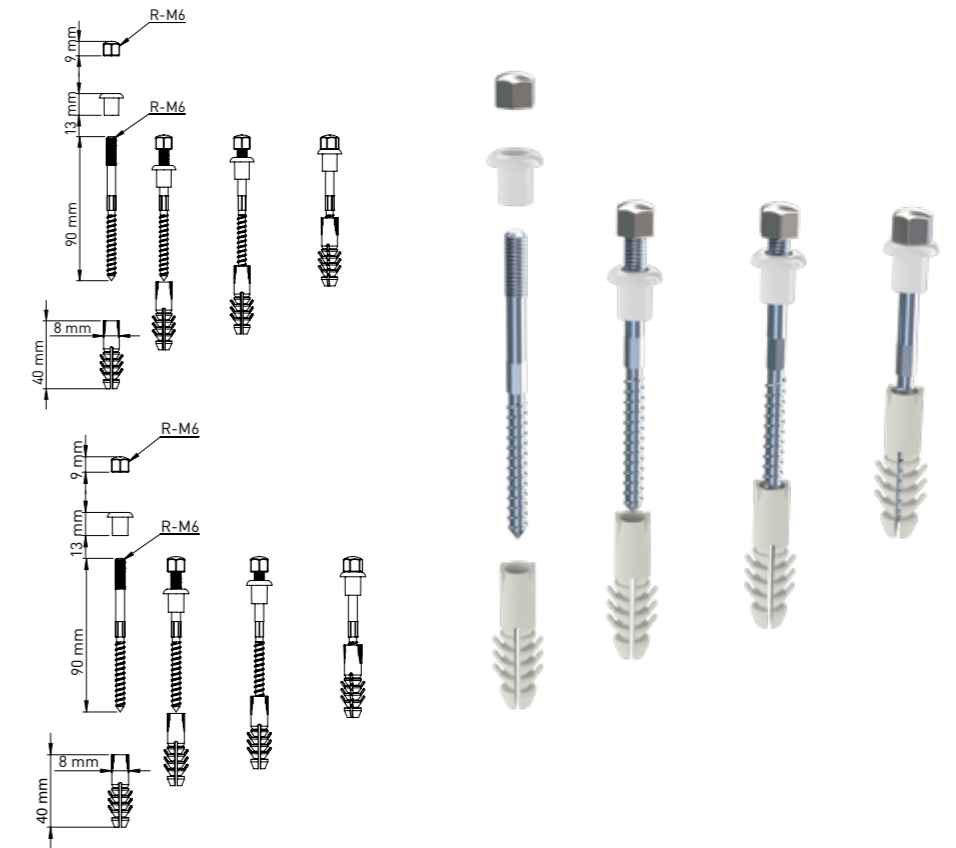

STEEL SCREW M6 NUT 2 PCS SET

BRASS NUT

Product Code
KM039 1 04 1 90

Pcs in Box	Box Sizes	Box Weight
200	42x24,5x13cm	7,92 kg

2 Pcs m6 steel screw - 2 pcs wall plugs - 2 pcs brass nuts - 2 pcs plastic grips

STEEL NUT

Product Code
KM039 1 03 1 90

Pcs in Box	Box Sizes	Box Weight
200	42x24,5x13cm	7,92 kg

2 Pcs m6 steel screw - 2 pcs wall plugs - 2 pcs steel nuts - 2 pcs plastic grips