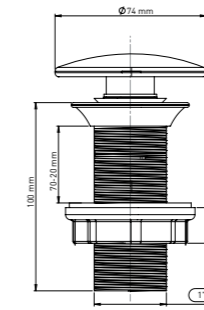

BLACK COLOR

Product Code
CCPS1001140-S

Pcs in Box	Box Sizes
40	52x26x40cm