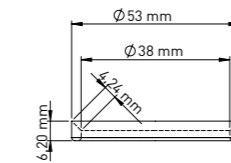

CONCEALED CISTERN Ø90*370 MM Ø90-100/110 OUTLET EXTENDABLE ELBOW

Ø90 inlet 90/100/110 mm outlet - 205 mm - 370 mm Wallhung WC Waste water connector.

Product Code
GPK02 090 370 E

Pcs in Box	Box Sizes	Box Weight
20	47x30x52cm	8,03 kg

Material
Polypropylene+TPE+Polyethylene+Steel Wire

CONCEALED CISTERN Ø90*660 MM Ø90-100/110 OUTLET EXTENDABLE ELBOW

Product Code
GPK02 090 660 E

Pcs in Box	Box Sizes	Box Weight
20	47x39x52cm	10,03 kg

Material
Polypropylene+TPE+Polyethylene+Steel Wire

CONCEALED CISTERN CLEAN WATER ENTRY GASKET

Gasket of clean water inlet for concealed cistern.

Product Code
GTC01 045 000

Pcs in Box	Box Sizes	Box Weight
100	42x24,5x16cm	1,67 kg

Material
TPE

CONCEALED CISTERN WASTE WATER OUTLET GASKET 90 MM

Concealed cistern waste water outlet gasket

Product Code
GPC02 090 000

Pcs in Box	Box Sizes	Box Weight
100	42x24,5x16cm	0,90 kg

Material
TPE

CONCEALED CISTERN Ø90*450 MM WASTE WATER ELBOW PIPE

Product Code
GPD01 090 450

Pcs in Box	Box Sizes	Box Weight
25	60x46,5x47,5 cm	10,50 kg

Material
Polypropylene+TPE

CONCEALED CISTERN 90-110 MM ADAPTOR

Product Code
GPA01 090 110

Pcs in Box	Box Sizes	Box Weight
50	24x58x40 cm	6,10 kg

Material
Polypropylene+TPE

CONCEALED CISTERN WASTE WATER ENTRY GASKET

Gasket for waste water outlet pipe of concealed cistern. 89-107mm Inlet suits all pan spigots.

Product Code
GPC01 100 000

Pcs in Box	Box Sizes	Box Weight
100	41x40x40cm	7,43 kg

Material
TPE

CONCEALED CISTERN CLEAN WATER OUTLET GASKET 45 MM

Concealed cistern clean water outlet gasket

Product Code
GTC02 045 000

Pcs in Box	Box Sizes	Box Weight
100	42x24,5x16cm	0,60 kg

Material
TPE