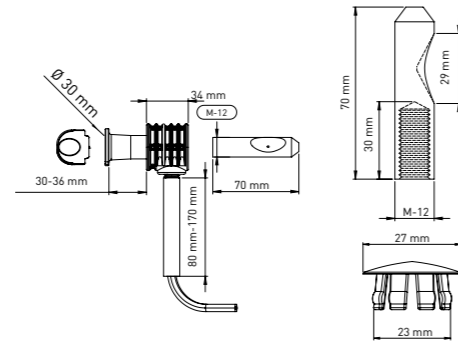

WALLHUNG WC FIXING SET TO FIX THE WALLHUNG WC & BIDET FROM SIDES OR SEAT COVER HOLES

34 mm main body x 2 - Tightening switch x 1 - Alian x 1
Stabilation pipe (30 mm - 36 mm tolerance Ø30 mm) x 2
70 mm - 30 mm M12 stud bolt x 2 - 170 mm plastic pipe x 2

Product Code
KM023 30 36 A

Pcs in Box	Box Sizes	Box Weight
35	42x24,5x23cm	13,50 kg