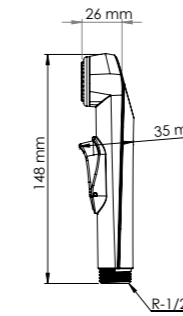

CHROME

Product Code
SHUT-OFF 2-3 3 00

Pcs in Box	Box Sizes	Box Weight
96	36x32x41cm	9,12 kg