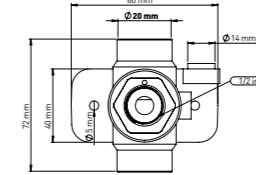

Product Code  
**BT6020 25 mm**

**SHUT-OFFS**  
**104-113**

SHUT-OFF TWISTFREE 125 CM WHITE FLEXIBLE HOSE

ABS WHITE

Product Code  
**SHUT-OFF 1 5 10 L**

Pcs in Box	Box Sizes	Box Weight
24	36x32x41cm	9,00 kg