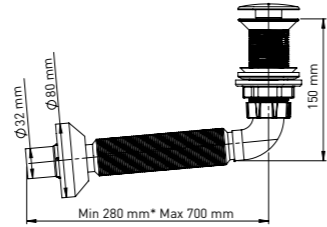

**CLICK CLACK DRAIN 1.1/4 HOLE WITH SILICON CHECK VALVE
+ 1-1/4 Ø32 ELBOW SIPHON**

**GOLDEN CERAMIC
WITHOUT OVERFLOW HOLE**

Product Code
CCPSAK1001140-A + TM1200 D

Pcs in Box	Box Sizes	Box Weight
6	44x34x26cm	3,00 kg