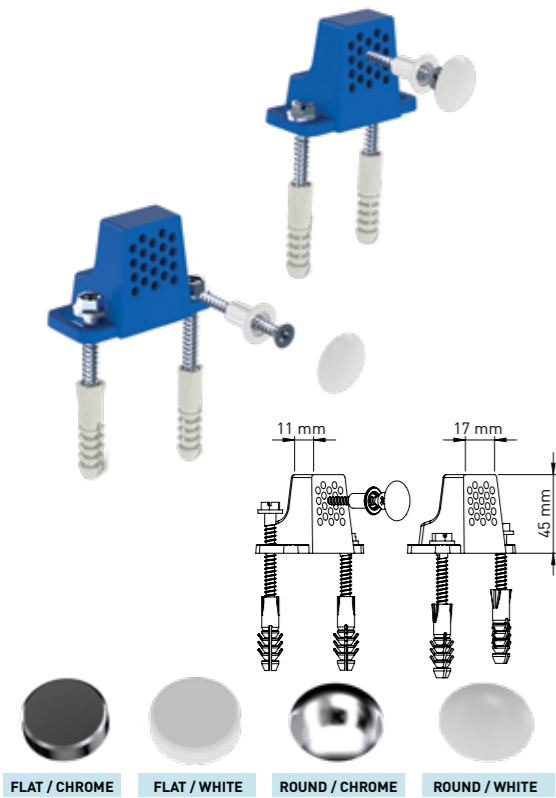

CLOSET SIDE FIXING SET BLUE TYPE 2