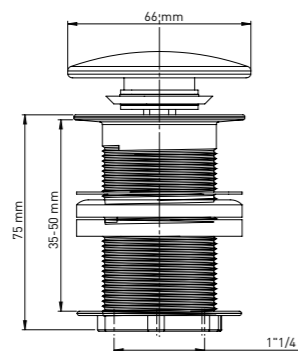

WITHOUT OVERFLOW HOLE

Product Code
CCM751140

Pcs in Box	Box Sizes
40	52x26x40cm