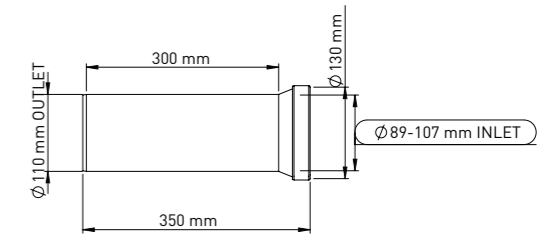

110/350 MM

Product Code
PS004 110 350

Pcs in Box	Box Sizes	Box Weight
16	58x54x36,5cm	6,06 kg

Material
Polypropylene + TPE