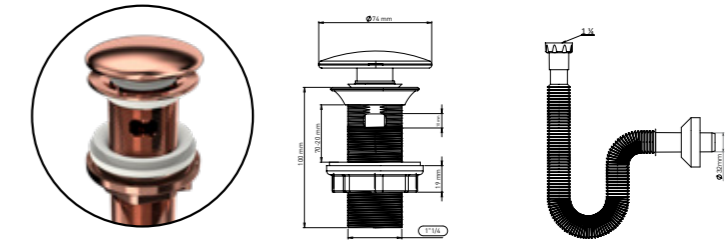

Product Code  
**CCPSBK1001140-BR + TM1200**

Pcs in Box	Box Sizes	Box Weight
16	70x35x25cm	6,21 kg

BRONZE CERAMIC  
WITH OVERFLOW HOLE

Product Code  
**CCPSBK100114T-BR + TM1200**

Pcs in Box	Box Sizes	Box Weight
16	70x35x25cm	6,21 kg