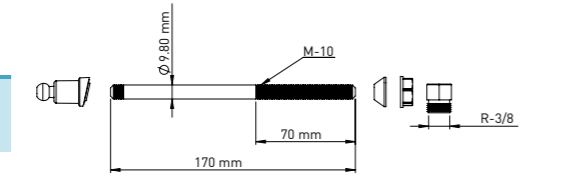

290 MM

Product Code  
**TBKR4B290**

Pcs in Box	Box Sizes	Box Weight
350	41x40x40cm	19,42 kg

170 MM

Product Code  
**TBKR4B170**

Pcs in Box	Box Sizes	Box Weight
500	41x40x40cm	21,44 kg

**SELF CLEANING PIPE WITH CHROME NOZZLE 110 MM**