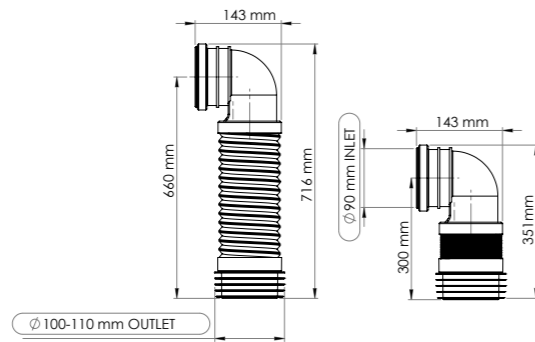

### CONCEALED CISTERN Ø90\*660 MM Ø90-100/110 OUTLET EXTENDABLE ELBOW

Product Code  
**GPK02 090 660 E**

Pcs in Box	Box Sizes	Box Weight
20	47x39x52cm	10,03 kg

**Material**  
Polypropylene+TPE+Polyethylene+Steel Wire