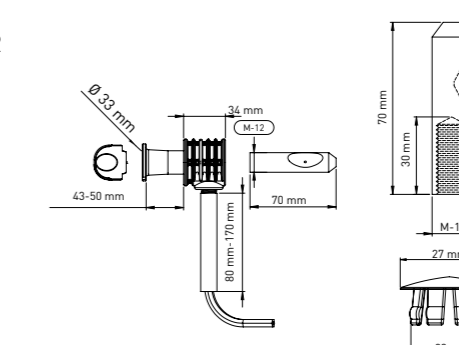

34 mm main body x 2 - Tightening switch x 1 - Alian x 1
Stabilation pipe (43 mm - 50 mm tolerance Ø33 mm) x 2
70 mm - 30 mm M12 stud bolt x 2 - 170 mm plastic pipe x 2

Product Code
KM123 43 50 A

Pcs in Box	Box Sizes	Box Weight
35	42x24,5x23cm	14,10 kg