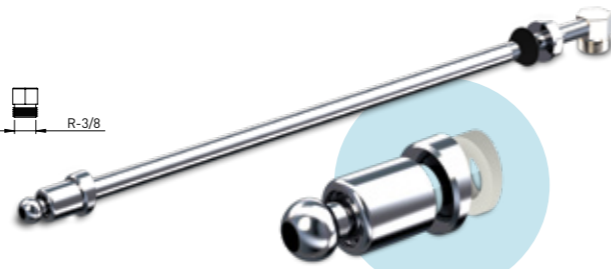

Pcs in Box	Box Sizes	Box Weight
400	41x40x40cm	19,00 kg

**METAL SELF CLEANING PIPE WITH ABS CHROME NOZZLE / BRASS ELBOW**

340 MM

Product Code  
**TBKR4B340**

Pcs in Box	Box Sizes	Box Weight
350	41x40x40cm	21,10 kg