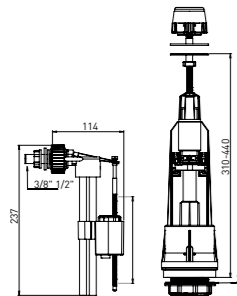

Product Code
TM4192 - 1/2 INLET
TM4192.1 - 3/8 INLET

Pcs in Box	Box Sizes	Box Weight
20	71x59x33cm	13,52 kg