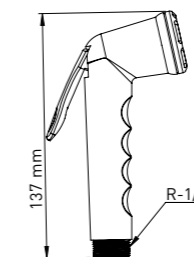

ABS-MATT BLACK

Product Code
SHUT-OFF 2 8 00 L

Pcs in Box	Box Sizes	Box Weight
96	36x32x41cm	8,77 kg