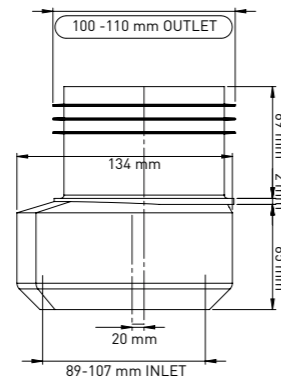

OFFSET PAN CONNECTOR

One Piece 89-107mm Inlet x 100 mm / 110 mm Outlet 20 mm offset pan connector. 89-107mm Inlet suits all pan spigots.

Product Code
PS001 020 000

Pcs in Box	Box Sizes	Box Weight
48	38x59x57 cm	6,78 kg

Material
EVA Soft, durable, flexible plastic material.