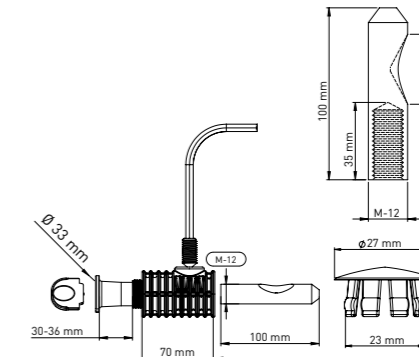

WALLHUNG WC FIXING SET TO FIX THE WALLHUNG WC & BIDET FROM SIDES OR SEAT COVER HOLES

70 mm main body x 2 - Tightening switch x1 - Alian x 1
Stabilation pipe (30 mm-36 mm Tolerance Ø33 mm) x 2
100 mm / 30 mm M12 - Stud bolt x2

Product Code
KM123 30 36 70

Pcs in Box	Box Sizes	Box Weight
35	42x24,5x23cm	18,50 kg