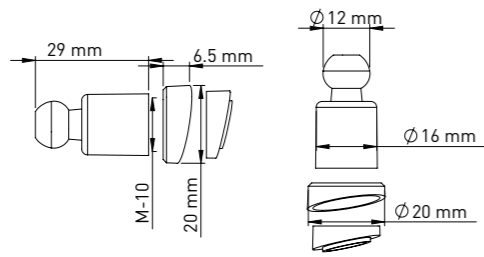

### PLASTIC NOZZLE SET TYPE 2

Product Code  
**ZZ013**

Pcs in Box	Box Sizes	Box Weight
750	40x25x28cm	4,75 kg