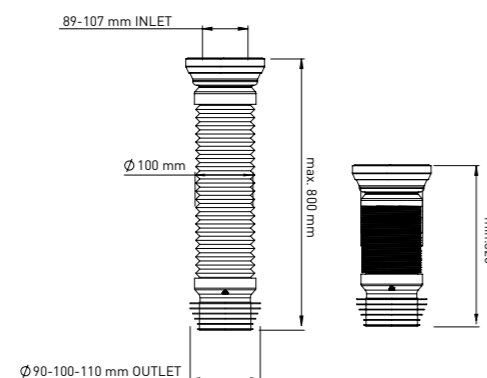

### EXTENDABLE WC PAN CONNECTOR 100/800 MM

89-107 mm Inlet 90/100/110 mm or 100/110 mm - 800 mm Extendable WC Connector. 89-107 mm inlet suits all pan spigots. Allows an easy installation of all P-Trap WCs to the wastewater installations.

#### 100/800 MM - 90/100/110 MM

Product Code  
**PS012 100 800 90 110**

Pcs in Box	Box Sizes	Box Weight
30	70x34x58cm	14,50 kg

**Material**  
Polypropylene+TPE+Polyethylene+Steel Wire