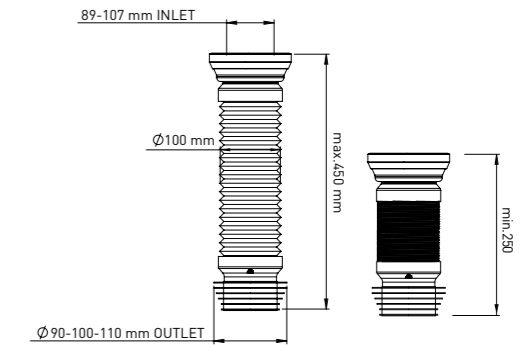

110/450 MM - 90/100/110 MM

Product Code
PS012 100 450 90 110

Pcs in Box	Box Sizes	Box Weight
30	70x27x58cm	11,80 kg

Material
Polypropylene+TPE+Polyethylene+Steel Wire