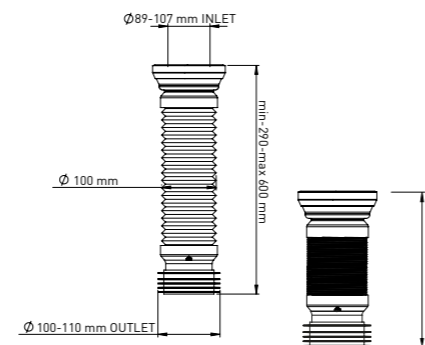

100/600 MM - 100/110 MM

Product Code
PS012 100 600 100 110

Pcs in Box	Box Sizes	Box Weight
30	70x30,5x58cm	13,30 kg

Material
Polypropylene+TPE+Polyethylene+Steel Wire