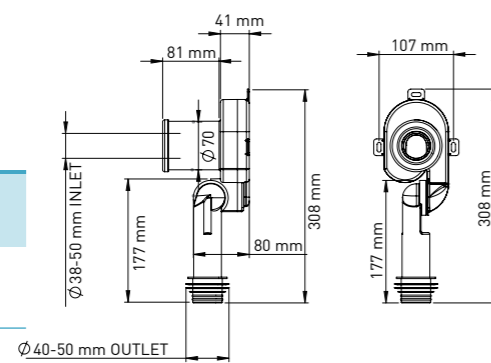

VERTICAL
& HORIZONTAL