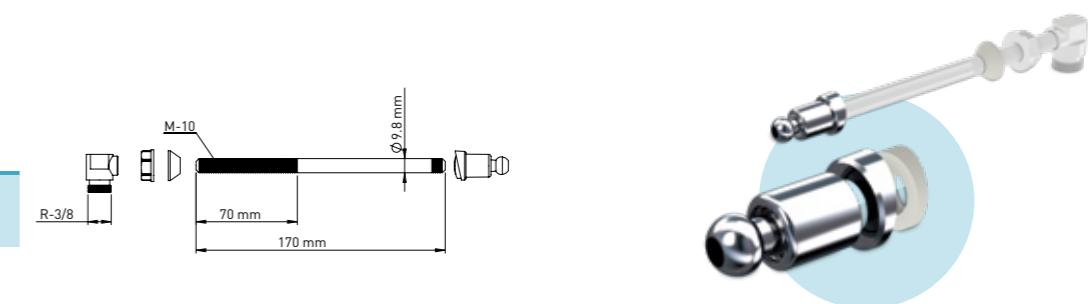

170 MM

Product Code
TBPLS4A170

Pcs in Box	Box Sizes	Box Weight
500	41x40x40cm	11,13 kg