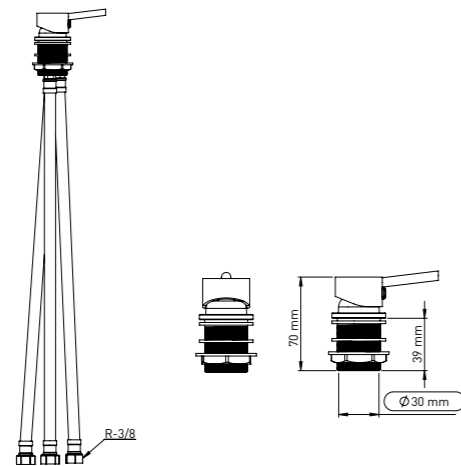

Product Code  
**BT2010**

Pcs in Box	Box Sizes	Box Weight
50	52x26x40cm	28,60 kg

**HOT AND COLD WATER BUILT-IN CLOSET TAPS (LIMITER CARTRIDGE FOR MAX 40)**

Product Code  
**BTAS1010**

Pcs in Box	Box Sizes	Box Weight
50	52x26x40cm	14,60 kg