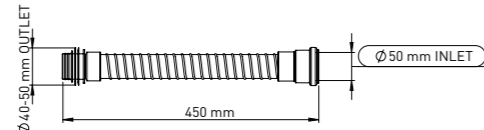

Product Code
PS015 040 450

Pcs in Sack	Sack Size	Sack Weight
150	150x90x30cm	24,94 kg

Material
Polypropylene+TPE+PVC