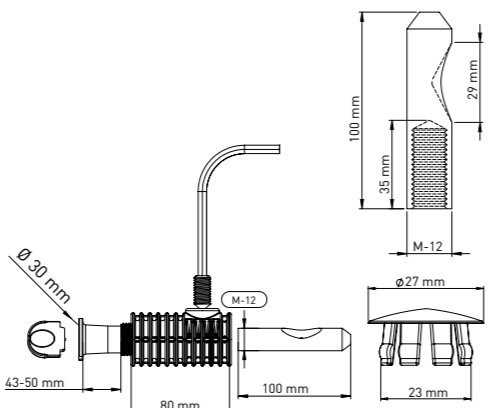

80 mm main body x 2 - Tightening switch x1 - Alian x 1
Stabilation pipe (43 mm-50 mm Tolerance Ø30 mm) x 2
100 mm / 30 mm M12 - Stud bolt x2

Product Code
KM023 43 50 80

Pcs in Box	Box Sizes	Box Weight
30	42x24,5x23cm	19,80 kg