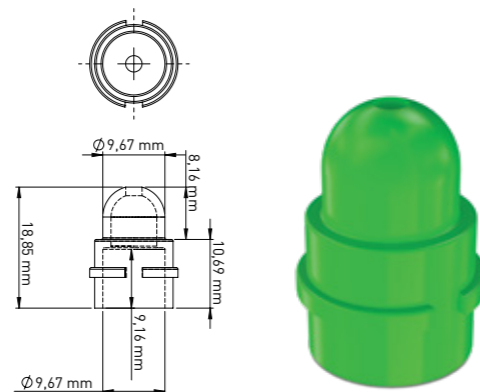

ADJUSTING PIN FOR LAVATORY

To sustain lavatory in level, Adjustable by screw.

DIAMETER 10 MM

Product Code
ZZ001

Pcs in Box	Box Sizes	Box Weight
7000	40x25x28cm	11,94 kg

DIAMETER 9,5 MM

Product Code
ZZ031

Pcs in Box	Box Sizes	Box Weight
7000	40x25x28cm	10,70 kg

DIAMETER 14 MM

Product Code
ZZ002

Pcs in Box	Box Sizes	Box Weight
3000	40x25x28cm	12,69 kg

BIG BLUE NOTCH

Can be used for centering parts for plaster molds. Male / Female set made up of two pieces. Mainly for big size molds

Product Code
AK001

Pcs in Box	Box Sizes	Box Weight
2500	41x40x40cm	31,70 kg

SMALL GREEN NOTCH

Can be used for centering parts for plaster molds. Same piece can be used as male and female. Mainly for mold's parts and small size molds.

Product Code
AK012

Pcs in Box	Box Sizes	Box Weight
10,000	40x25x28cm	7,28 kg

RUBBER PUNCH Ø 10

For creating water inlet holes on WC and squatting pans.

STRAIGHT

Product Code
AK015

Pcs in Box	Box Sizes	Box Weight
3000	40x25x28cm	10,14 kg

For creating water inlet holes on WC and squatting pans.

ANGULAR

Product Code
AK017

Pcs in Box	Box Sizes	Box Weight
3000	40x25x28cm	14,040 kg

AIR FORK

For attaching air pipe into plaster molds.

Product Code
AK025

Pcs in Box	Box Sizes	Box Weight
3000	40x25x28cm	4,50 kg

For attaching air pipe into plaster molds.

WITH PIPE

Product Code
AK026

Pcs in Box	Box Sizes	Box Weight
2500	40x25x28cm	5,00 kg