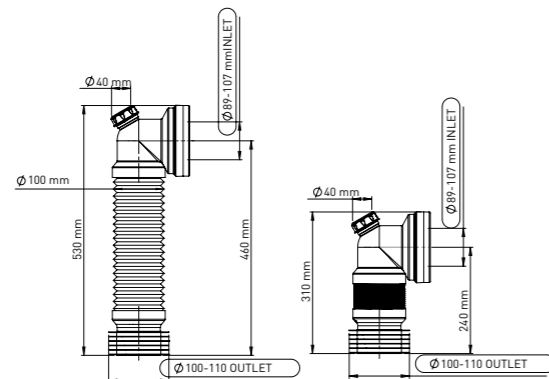

100/460 MM - 100/110 MM

Product Code
PSC14 100 460 100 110

Pcs in Box	Box Sizes	Box Weight
24	61x52x42cm	11,93 kg

Material
Polypropylene+TPE+Polyethylene+Steel Wire

ANTI CROSS-FLOW AND RODENT BARRIER VALVE 100/110 MM

Product Code
PSCK 100 110

Pcs in Box	Box Sizes	Box Weight
50	64x35x27cm	6,38 kg

Material
Polypropylene+TPE+Polyethylene+Steel Wire