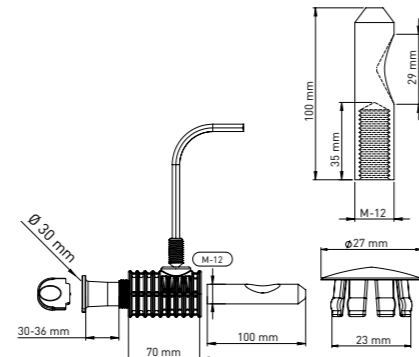

WALLHUNG WC FIXING SET TO FIX THE WALLHUNG WC & BIDET FROM THE SEAT COVER HOLES

70 mm main body x 2 - Tightening switch x1 - Alian x 1
Stabilation pipe (30 mm-36 mm Tolerance Ø30 mm) x 2
100 mm / 30 mm M12 - Stud bolt x2

Product Code
KM023 30 36 70

Pcs in Box	Box Sizes	Box Weight
35	42x24,5x23cm	18,50 kg