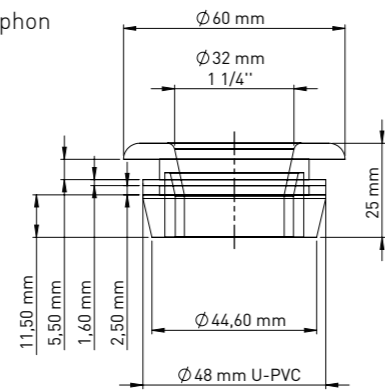

U-PVC 48 MM X 32 MM (1 1/4") SIPHON ADAPTING GASKET

SQUATTING PAN GASKET A. 48 MM X 32 MM (1 1/4") Gasket for water inlet on squatting pans. Can also be used as siphon adapting gasket for U-PVC pipe.

Product Code
ADP001 048 114

Pcs in Box	Box Sizes	Box Weight
600	41x40x40cm	17,96 kg

Material
TPE