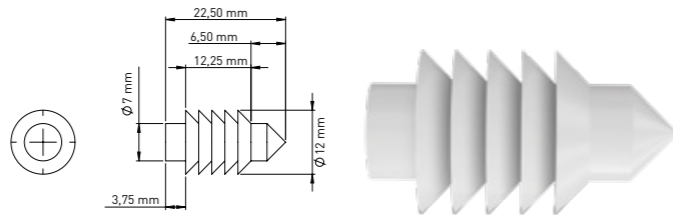

Product Code  
**AK028**

Pcs in Box	Box Sizes	Box Weight
12500	40x25x28cm	13,64 kg

**AIR PLUG Ø 12**

Product Code  
**AK029**

Pcs in Box	Box Sizes	Box Weight
10000	40x25x28cm	12,32 kg

**AIR PLUG Ø 14**

Product Code  
**AK030**