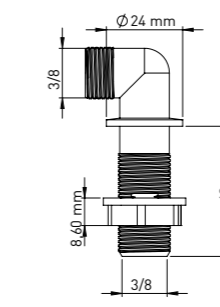

62 MM

Product Code
SG003

Pcs in Box	Box Sizes	Box Weight
1000	41x40x40cm	15,65 kg