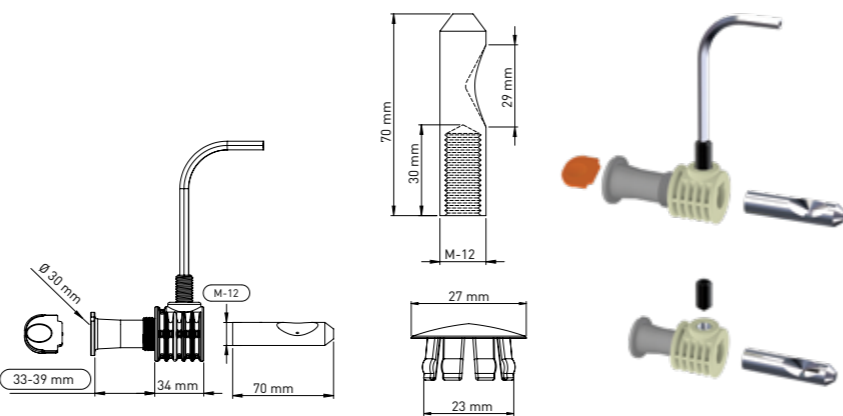

34 mm main body x 2 - Tightening switch x1 - Alian x 1
Stabilation pipe (33 mm-39 mm Tolerance Ø30 mm) x 2
70 mm / 30 mm M12 - Stud bolt x2

Product Code
KM023 33 39 34

Pcs in Box	Box Sizes	Box Weight
50	42x24,5x23cm	15,35 kg