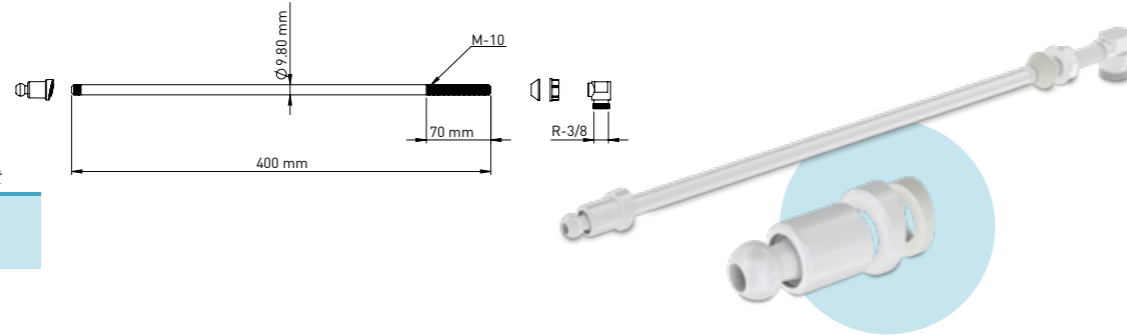

SELF CLEANING PIPE WITH PLASTIC NOZZLE

400 MM

Product Code
TBPVC2A400

Pcs in Box	Box Sizes	Box Weight
300	52x26x40cm	12,22 kg