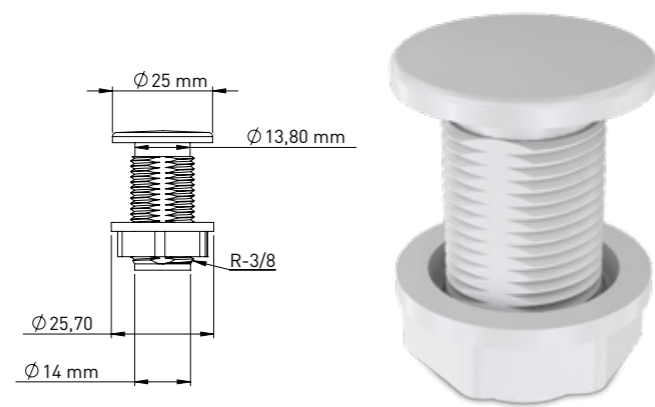

PLASTIC
SCREW PLUG
White plastic screw plug

Product Code
DT001 025 035

Pcs in Box	Box Sizes	Box Weight
2500	41x40x40cm	16,16 kg

Material
ABS

PLUG WITH SEAL