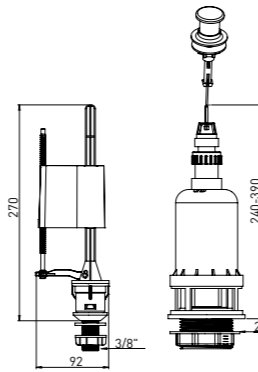

Product Code
TM4250

Pcs in Box	Box Sizes	Box Weight
20	35x56x44cm	10,98 kg