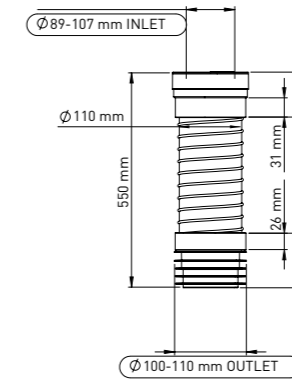

110/550 MM

Product Code
PS010 110 550

Pcs in Box	Box Sizes	Box Weight
20	60x56,5x47,5cm	12,56 kg

Material
Polypropylene+TPE+PVC