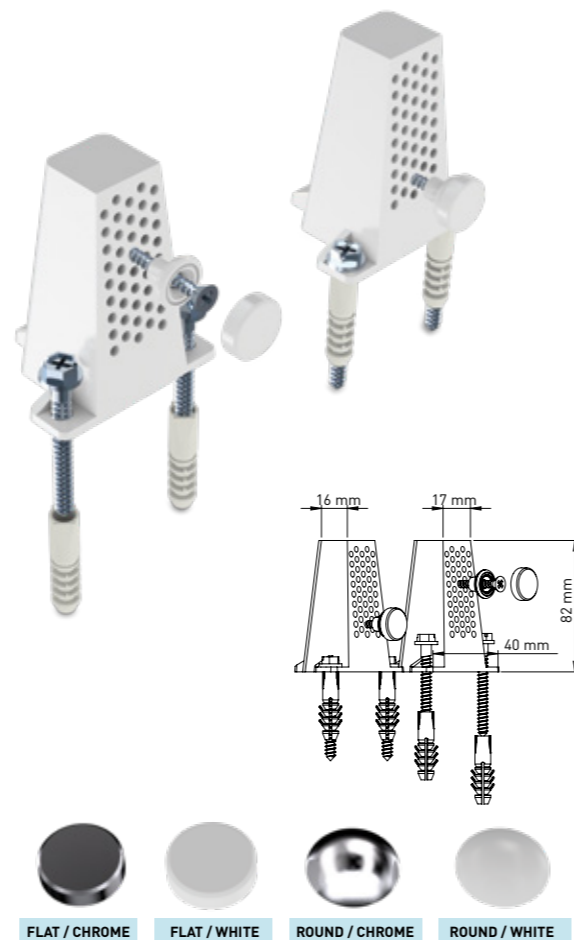

### STAINLESS STEEL-CHROME COVER

Product Code  
**KM006 1 01 2 40**

Pcs in Box	Box Sizes	Box Weight
100	41x40x40cm	15,04 kg

2 Pcs. Brackets -4 pcs 6x65 mm iron screws - 2 pcs 5x40 mm inox screws  
4 pcs wall plugs - 2 pcs chrome color abs caps (round/flat) - 2 pcs plastic grips

### STEEL- CHROME COVER

Product Code  
**KM006 1 01 1 40**

Pcs in Box	Box Sizes	Box Weight
100	41x40x40cm	15,20 kg

2 Pcs. Brackets -4 pcs 6x65 mm iron screws - 2 pcs 5x40 mm steel screws  
4 pcs wall plugs - 2 pcs chrome color abs caps (round/flat) - 2 pcs plastic grips