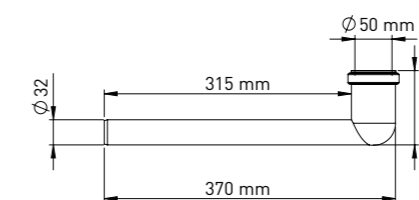

Ø50x90° CONCEALED CISTERN CLEAN WATER ELBOW 220 mm

Ø50x90° Concealed cistern clean water elbow pipe 220 mm

Product Code
GT001 045 220

Pcs in Box	Box Sizes
80	47x38x52cm

Material
Polypropylene + SBR

Ø50x90° CONCEALED CISTERN CLEAN WATER ELBOW 253 mm

Ø50x90° Concealed cistern clean water elbow pipe 253 mm

Product Code
GT001 045 253

Pcs in Box	Box Sizes
70	47x38x52cm

Material
Polypropylene + SBR

Ø50x90° CONCEALED CISTERN CLEAN WATER ELBOW 308 mm

Ø50x90° Concealed cistern clean water elbow pipe 308 mm

Product Code
GT001 045 308

Pcs in Box	Box Sizes
60	47x38x52cm

Material
Polypropylene + SBR

Ø50x90° CONCEALED CISTERN CLEAN WATER ELBOW 363 mm

Ø50x90° Concealed cistern clean water elbow pipe 363 mm

Product Code
GT001 045 363

Pcs in Box	Box Sizes
50	47x38x52cm

Material
Polypropylene + SBR

Ø45 CONCEALED CISTERN STOPPER

Ø45 mm Stopper for concealed cistern.

Product Code
GT002 045

Pcs in Box	Box Sizes	Box Weight
882	47x38x52cm	14,91 kg

Material
Polypropylene

Ø90 CONCEALED CISTERN STOPPER

Ø90 mm Stopper for concealed cistern.

Product Code
GP002 090

Pcs in Box	Box Sizes	Box Weight
144	47x38x52cm	8,47 kg

Material
Polypropylene

CONCEALED CISTERN M12 CONICAL BUSH & STOPPER

Product Code
GR001 012

Pcs in Box	Box Sizes	Box Weight
100	42x24,5x23cm	6,50 kg

Material
Polypropylene

CONCEALED CISTERN 50*32-315 mm SQUATTING PAN CONNECTION PIPE

50*32-315 mm Concealed cistern connection pipe for squatting pan.

Product Code
GTH01 050 032 315

Pcs in Box	Box Sizes	Box Weight
80	47x38x52cm	14,91 kg

Material
PVC + SBR