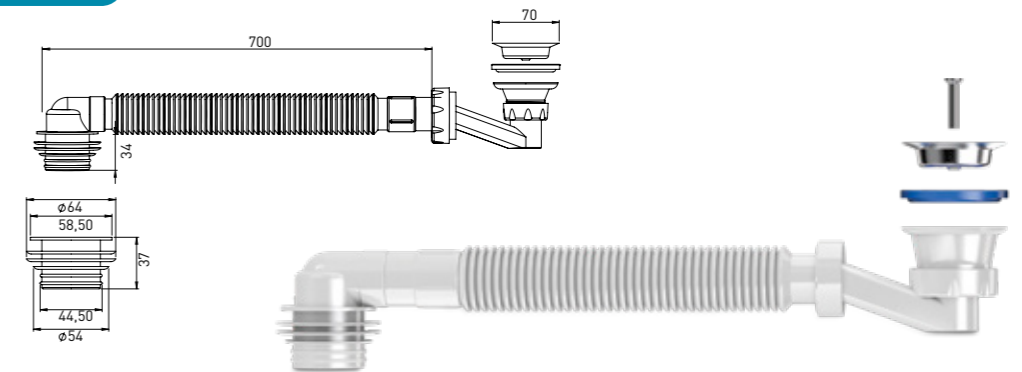

Ø40

**Product Code**  
**TM1202-M**

Pcs in Box	Box Sizes	Box Weight
100	42,5x37,5x61cm	12,42 kg

**SHOWER SIPHON WITH FLEXIBLE ELBOW OUTLET**

**Product Code**  
**TM1623**

Pcs in Box	Box Sizes	Box Weight
50	42,5x37,5x61cm	9,48 kg