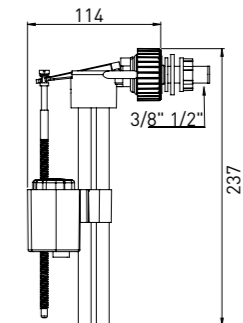

MODERN FLOAT VALVE WITH 3/8 or 1/2 INLET FROM SIDE

Product Code
TM7023 - 1/2 INLET
TM7023.1 - 3/8 INLET

Pcs in Box	Box Sizes	Box Weight
48	71x59x33cm	13,58 kg