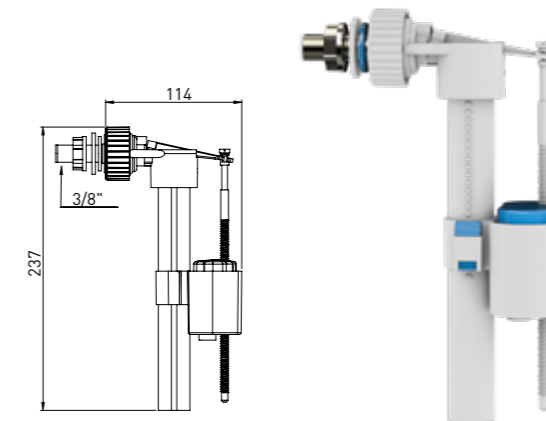

**MODERN FLOAT VALVE WITH 3/8 or 1/2 INLET FROM SIDE**

Product Code  
**TM7023 - 1/2 INLET**  
**TM7023.1 - 3/8 INLET**

Pcs in Box	Box Sizes	Box Weight
48	71x59x33cm	13,58 kg

Product Code  
**TM7024**

Pcs in Box	Box Sizes	Box Weight
48	54,5x36x43,5cm	10,35 kg