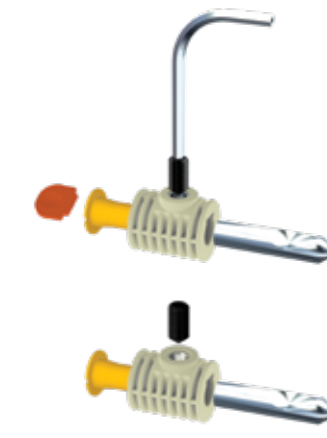

47 mm Main body x 2 - Tightening switch x1 - Alian x 1
Stabilation pipe (37 mm-43 mm Tolerance Ø33 mm) x 2
70 mm / 30 mm M12 - Stud bolt x2

Product Code
KM123 37 43 47

Pcs in Box	Box Sizes	Box Weight
40	42x24,5x23cm	13,85 kg