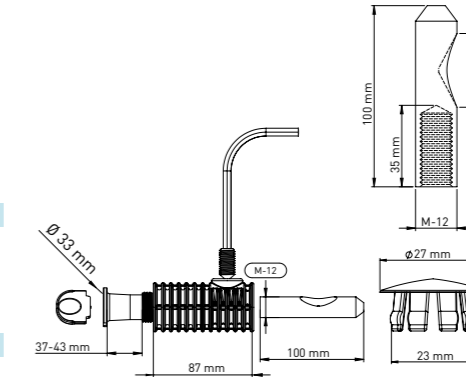

87 mm main body x 2 - Tightening switch x1 - Alian x 1
Stabilation pipe (37 mm-43 mm Tolerance Ø33 mm) x 2
100 mm / 30 mm M12 - Stud bolt x2

Product Code
KM123 37 43 87

Pcs in Box	Box Sizes	Box Weight
25	42x24,5x23cm	14,90 kg