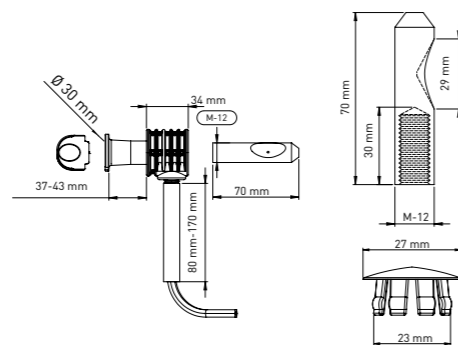

34 mm main body x 2 - Tightening switch x 1 - Alian x 1
Stabilation pipe (37 mm - 43 mm tolerance Ø30 mm) x 2
70 mm - 30 mm M12 stud bolt x 2 - 170 mm plastic pipe x 2

Product Code
KM023 37 43 A

Pcs in Box	Box Sizes	Box Weight
35	42x24,5x23cm	13,90 kg