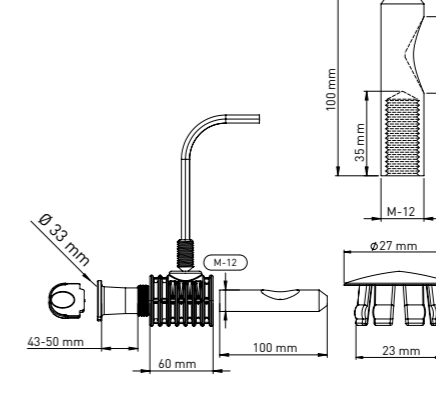

60 mm main body x 2 - Tightening switch x1 - Alian x 1
Stabilation pipe (43 mm-50 mm Tolerance Ø33 mm) x 2
100 mm / 30 mm M12 - Stud bolt x2

Product Code
KM123 43 50 60

Pcs in Box	Box Sizes	Box Weight
35	42x24,5x23cm	16,80 kg