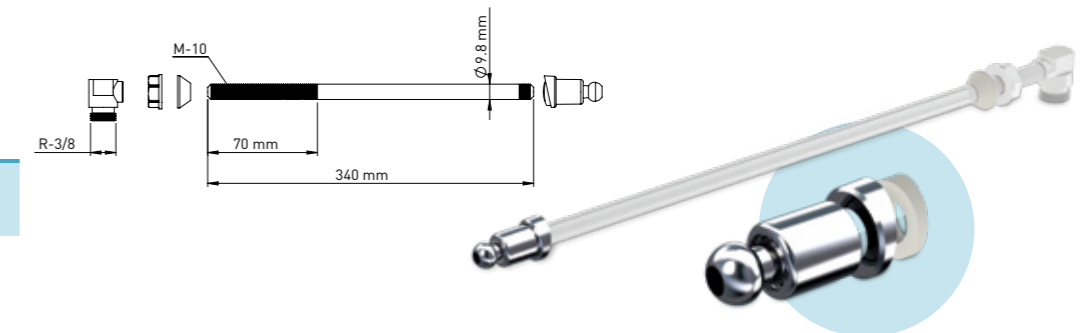

SELF CLEANING PIPE WITH ABS CHROME NOZZLE

340 MM

Product Code
TBPLS4A340

Pcs in Box	Box Sizes	Box Weight
400	41x40x40cm	12,85 kg