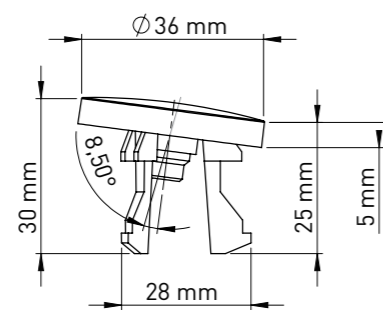

OVERFLOW RING TYPE 3

Product Code
LY003

Pcs in Box	Box Sizes	Box Weight
2500	41x40x40cm	14,74 kg

Material
ABS + POM