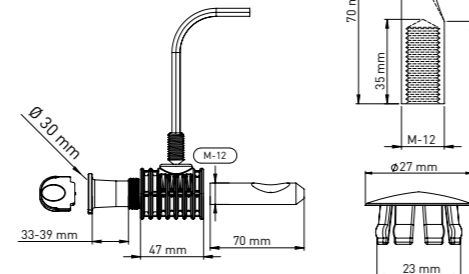

47 mm main body x 2 - Tightening switch x1 - Alian x 1
Stabilation pipe (33 mm-39 mm Tolerance Ø30 mm) x 2
70 mm / 30 mm M12 - Stud bolt x2

Product Code
KM023 33 39 47

Pcs in Box	Box Sizes	Box Weight
40	42x24,5x23cm	13,70 kg