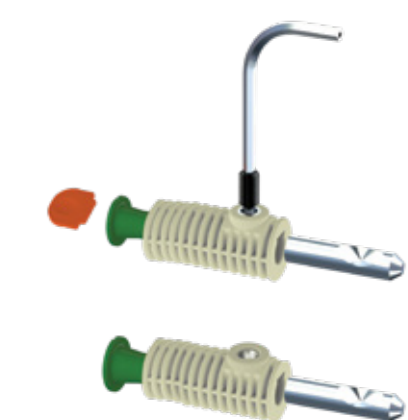

WALLHUNG WC FIXING SET TO FIX THE WALLHUNG WC & BIDET FROM SIDES OR SEAT COVER HOLES

87 mm main body x 2 - Tightening switch x1 - Alian x 1
Stabilation pipe (30 mm-36 mm Tolerance Ø33 mm) x 2
100 mm / 30 mm M12 - Stud bolt x2

Product Code
KM123 30 36 87

Pcs in Box	Box Sizes	Box Weight
25	42x24,5x23cm	14,50 kg