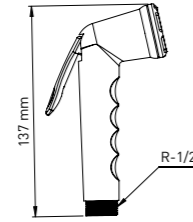

SHUT OFF HAND SHOWER

WHITE GREY

Product Code
SHUT-OFF 1 5 00 L

Pcs in Box	Box Sizes	Box Weight
96	36x32x41cm	11,85 kg