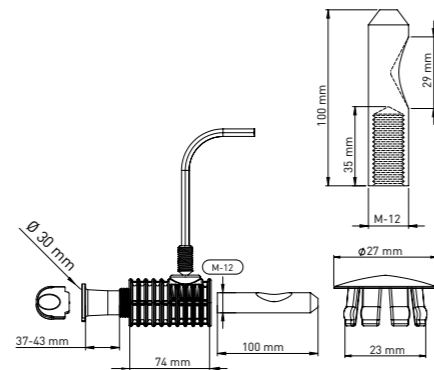

74 mm main body x 2 - Tightening switch x1 - Alian x 1
Stabilation pipe (37 mm-43 mm Tolerance Ø30 mm) x 2
100 mm / 30 mm M12 - Stud bolt x2

Product Code
KM023 37 43 74

Pcs in Box	Box Sizes	Box Weight
30	42x24,5x23cm	19,10 kg