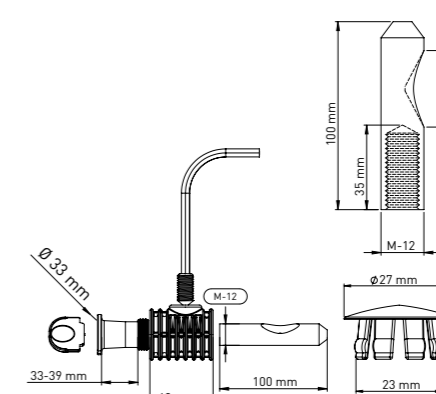

60 mm main body x 2 - Tightening switch x1 - Alian x 1
Stabilation pipe (33 mm-39 mm Tolerance Ø33 mm) x 2
100 mm / 30 mm M12 - Stud bolt x2

Product Code
KM123 33 39 60

Pcs in Box	Box Sizes	Box Weight
35	42x24,5x23cm	16,40 kg