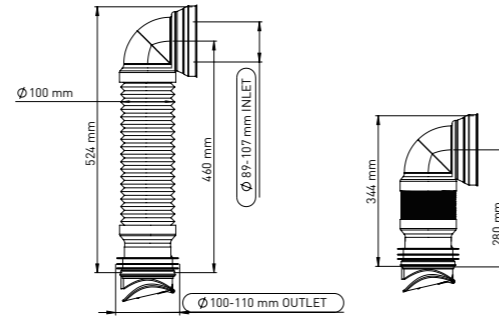

## EXTENDABLE WC PAN ELBOW CONNECTOR 100/460 MM WITH ANTI CROSS-FLOW AND RODENT BARRIER VALVE

Product Code  
**PS014 CKV 100 460**

Pcs in Box	Box Sizes	Box Weight
24	61x52x42cm	10,74 kg

**Material**  
Polypropylene+TPE+Polyethylene+Steel Wire