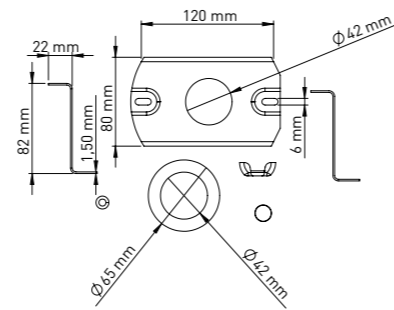

SIPHONIC INOX ASSEMBLY SET

Product Code
LM008

Pcs in Box	Box Sizes	Box Weight
100	40x25x28cm	23,54 kg

LAVATORY AND URINAL PARTITION FIXING KIT

Product Code
TM0032

Pcs in Box	Box Sizes	Box Weight
100	42x24,5x16cm	11,30 kg