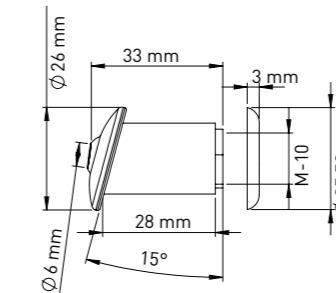

15 DEGREES

Product Code
ZZ035

Pcs in Box	Box Sizes	Box Weight
1000	40x25x28cm	13,10 kg