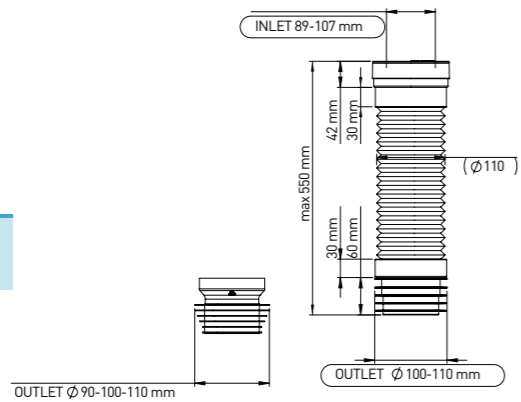

110/550 MM

Product Code
PS018 110 550

Pcs in Box	Box Sizes	Box Weight
30	70x30,5x58cm	14,05 kg

Material
Polypropylene+TPE+Polyethylene+Steel Wire