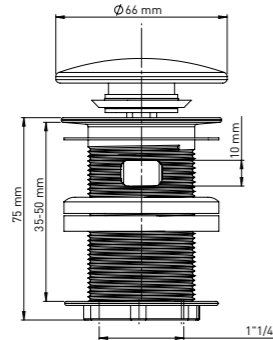

BRASS + ZAMAK 75 MM CLICK-CLACK 1-1/4 OUTLET DRAIN

WITH OVERFLOW HOLE

Product Code
CCM75114T

Pcs in Box	Box Sizes
40	52x26x40cm

WITHOUT OVERFLOW HOLE

Product Code
CCM751140

Pcs in Box	Box Sizes
40	52x26x40cm

STAINLESS STEEL COVERED ABS PLASTIC 100 MM CLICK-CLACK 1-1/4 OUTLET DRAIN

WITH OVERFLOW HOLE

Product Code
CCP100114T

Pcs in Box	Box Sizes
40	52x26x40cm

WITHOUT OVERFLOW HOLE

Product Code
CCP1001140

Pcs in Box	Box Sizes
40	52x26x40cm