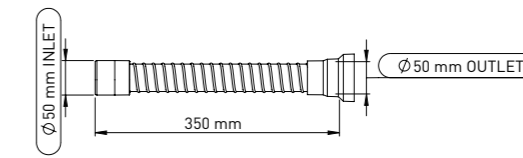

**EASY-FLEX Ø50 MM INLET Ø50 MM OUTLET 350 - 450 - 600 MM
CAN BE ADJUSTED BY SCREWING MOTION**

Ø 50 mm EASY-FLEX 35 - 45 - 60 cm Provides flexibility for water pipe in wastewater installations with its elastic form. Generally can be used in bathtub and filter binding.

350 MM

Product Code
PS017 050 350

Pcs in Sack	Sack Size	Sack Weight
200	150x90x30cm	29,94 kg

Material
PP+TPE+PVC

450 MM

Product Code
PS017 050 450

Pcs in Sack	Sack Size	Sack Weight
150	150x90x30cm	24,94 kg

Material
PP+TPE+PVC

600 MM

Product Code
PS017 050 600

Pcs in Sack	Sack Size	Sack Weight
100	150x90x30cm	19,12 kg

Material
PP+TPE+PVC