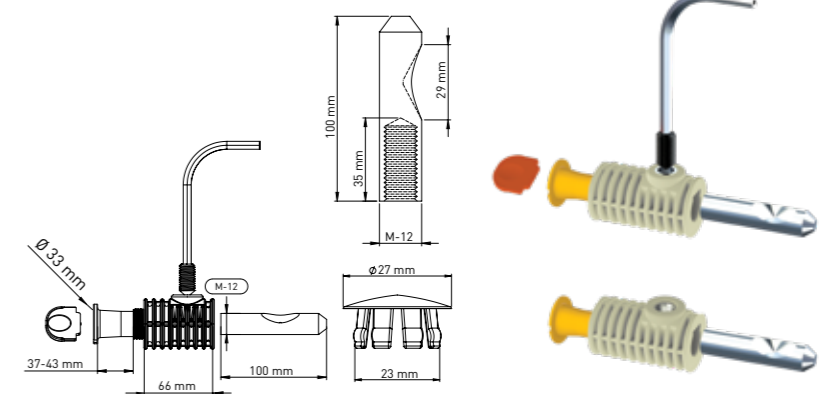

66 mm Main body x 2 - Tightening switch x1 - Alian x 1
Stabilation pipe (37 mm-43 mm Tolerance Ø33 mm) x 2
100 mm / 30 mm M12 - Stud bolt x2

Product Code
KM123 37 43 66

Pcs in Box	Box Sizes	Box Weight
35	42x24,5x23cm	17,10 kg