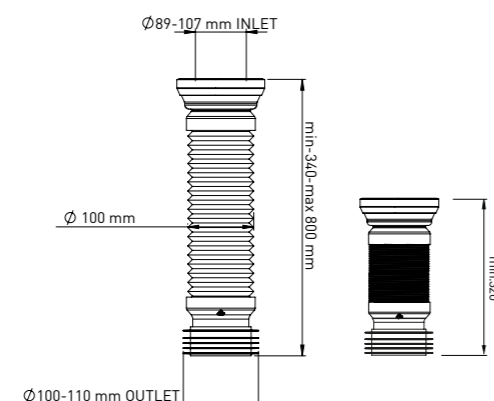

100/800 MM - 100/110 MM

Product Code
PS012 100 800 100 110

Pcs in Box	Box Sizes	Box Weight
30	70x34x58cm	14,50 kg

Material
Polypropylene+TPE+Polyethylene+Steel Wire