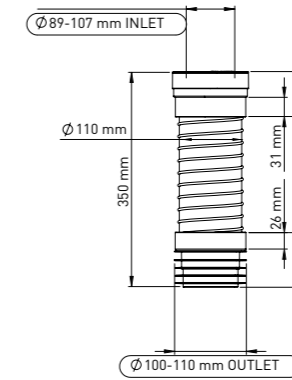

110/350 MM

Product Code
PS010 110 350

Pcs in Box	Box Sizes	Box Weight
20	60x36,5x47,5cm	9,85 kg

Material
Polypropylene+TPE+PVC