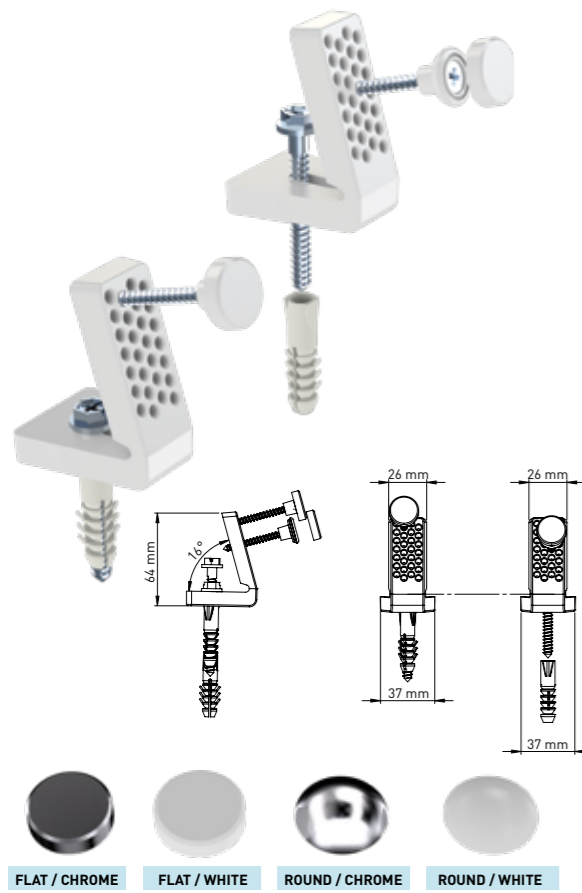

CLOSET SIDE FIXING SET HIGH L TYPE

STAINLESS STEEL-WHITE COVER

Product Code
KM015 0 02 2 40

Pcs in Box	Box Sizes	Box Weight
250	41x40x40cm	22,57 kg

2 Pcs. Brackets -2 pcs 6x65 mm iron screws - 2 pcs 5x40 mm inox screws
2 pcs wall plugs - 2 pcs white caps (round/flat) - 2 pcs plastic grips

STEEL - WHITE COVER

Product Code
KM015 0 02 1 40

Pcs in Box	Box Sizes	Box Weight
250	41x40x40cm	22,70 kg

2 Pcs. Brackets - 2 pcs 6x65 mm iron screws - 2 pcs 5x40 mm steel screws
2 pcs wall plugs - 2 pcs white caps (round/flat) - 2 pcs plastic grips

STAINLESS STEEL -CHROME COVER

Product Code
KM015 1 02 2 40

Pcs in Box	Box Sizes	Box Weight
250	41x40x40cm	22,65 kg

2 Pcs. Brackets -2 pcs 6x65 mm iron screws - 2 pcs 5x40 mm inox screws
2 pcs wall plugs - 2 pcs chrome color abs caps (round/flat) - 2 pcs plastic grips

STEEL - CHROME COVER

Product Code
KM015 1 02 1 40

Pcs in Box	Box Sizes	Box Weight
250	41x40x40cm	22,86 kg

2 Pcs. Brackets -2 pcs 6x65 mm iron screws - 2 pcs 5x40 mm steel screws
2 pcs wall plugs - 2 pcs chrome color abs caps (round/flat) - 2 pcs plastic grips