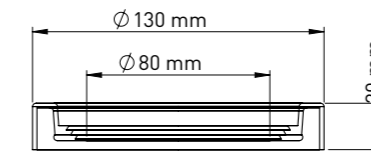

CONCEALED CISTERN CLEAN WATER OUTLET GASKET 45 MM

Concealed cistern clean water outlet gasket

Product Code
GTC02 045 000

Pcs in Box	Box Sizes	Box Weight
100	42x24,5x16cm	0,60 kg

Material
TPE