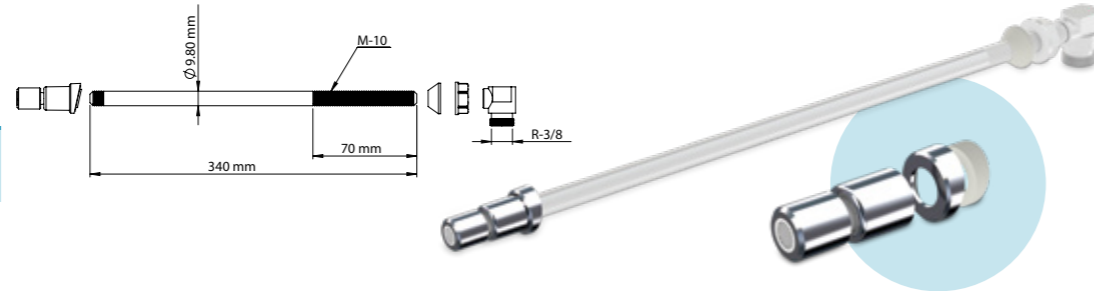

SELF CLEANING PIPE WITH PERLATOR NOZZLE

340 MM

Product Code
TBPLS6A340

Pcs in Box	Box Sizes	Box Weight
350	41x40x40cm	13,65 kg