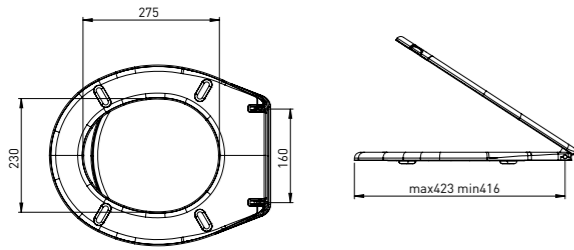

STANDART SEAT COVER - WHITE

Product Code
TM2010

Pcs in Box	Box Sizes	Box Weight
20	45,5x38x37cm	8,60 kg

Material
PP