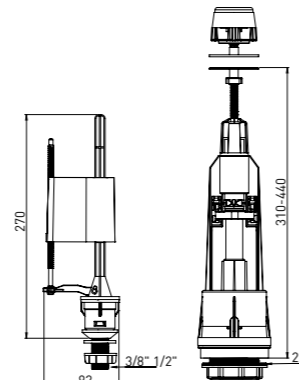

Product Code  
**TM4250**

Pcs in Box	Box Sizes	Box Weight
20	35x56x44cm	10,98 kg

**PUSH MODEL CISTERN MECHANISM WITH MASTER FLOAT VALVE**

Product Code  
**TM4151 - 1/2 INLET**  
**TM4151.1 - 3/8 INLET**

Pcs in Box	Box Sizes	Box Weight
20	71x59x33cm	13,08 kg